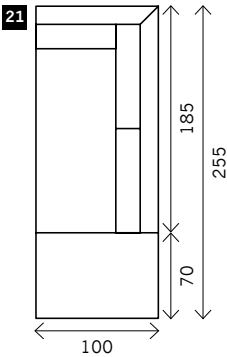

# ABBY

**Width arms:** 20 cm  
**Height legs:** 19 cm  
**Sitting height:** ca. 44 cm  
**Total height:** ca. 80 cm  
**Total depth:** ca. 100 cm

**Legs:** black metal

## Without arms

1 seat

1,5 seat

2,5 seat

2,75 seat

3 seat

3,5 seat

4 seat

**Corner L/R**

**Poof**

**Ottomane L/R**

**Meridienne L/R**

**Longchair L/R**

**Examples corner sofa's**

**Combination 1**  
3,5 seat arm L/R (12)  
+ Meridienne + poof 220  
L/R (22)

**Combination 2**  
2,75 seat arm L/R (8)  
+ Longchair 110 L/R (24)