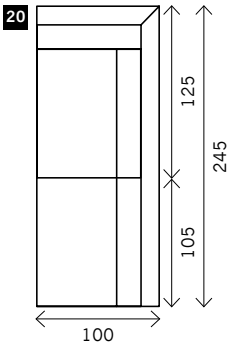

# ABBY

**Width arms:** 20 cm  
**Height legs:** 19 cm  
**Sitting height:** ca. 44 cm  
**Total height:** ca. 80 cm  
**Total depth:** ca. 100 cm

**Legs:** black metal

## Without arms

1 seat

1,5 seat

2,5 seat

2,75 seat

3 seat

3,5 seat

4 seat

**Corner L/R**

**Poof**

**Ottomane L/R**

**Meridienne L/R**

**Longchair L/R**

**Examples corner sofa's**

**Combination 1**  
3,5 seat arm L/R (12)  
+ Meridienne + poof 220  
L/R (22)

**Combination 2**  
2,75 seat arm L/R (8)  
+ Longchair 110 L/R (24)