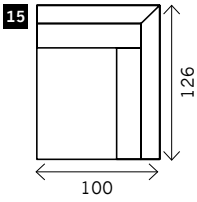

Corner L/R

Poof

Ottomane L/R

Meridienne L/R

Longchair L/R

Examples corner sofa's