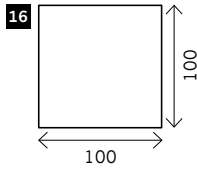

Corner L/R

Poof

Ottomane L/R

Meridienne L/R

Longchair L/R

Examples corner sofa's