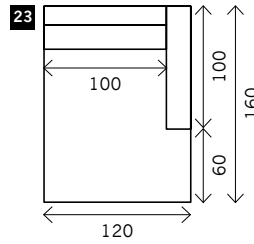

# ABBY

**Width arms:** 20 cm  
**Height legs:** 19 cm  
**Sitting height:** ca. 44 cm  
**Total height:** ca. 80 cm  
**Total depth:** ca. 100 cm

**Legs:** black metal

## Without arms

1 seat

1,5 seat

2,5 seat

2,75 seat

3 seat

3,5 seat

4 seat

**Corner L/R**

**Poof**

**Ottomane L/R**

**Meridienne L/R**

**Longchair L/R**

**Examples corner sofa's**

**Combination 1**  
3,5 seat arm L/R (12)  
+ Meridienne + poof 220  
L/R (22)

**Combination 2**  
2,75 seat arm L/R (8)  
+ Longchair 110 L/R (24)