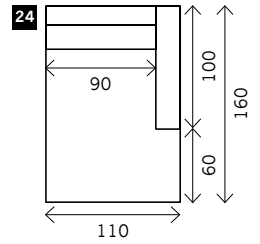

# ABBY

**Width arms:** 20 cm  
**Height legs:** 19 cm  
**Sitting height:** ca. 44 cm  
**Total height:** ca. 80 cm  
**Total depth:** ca. 100 cm

**Legs:** black metal

## Without arms

1 seat

1,5 seat

2,5 seat

2,75 seat

3 seat

3,5 seat

4 seat

**Corner L/R**

**Poof**

**Ottomane L/R**

**Meridienne L/R**

**Longchair L/R**

**Examples corner sofa's**

**Combination 1**  
3,5 seat arm L/R (12)  
+ Meridienne + poof 220  
L/R (22)

**Combination 2**  
2,75 seat arm L/R (8)  
+ Longchair 110 L/R (24)