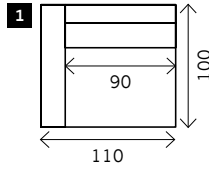

2 arms

Arm L/R

Without arms

1 seat