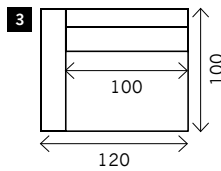

ABBY

Width arms: 20 cm
Height legs: 19 cm
Sitting height: ca. 44 cm
Total height: ca. 80 cm
Total depth: ca. 100 cm

Legs: black metal

2 arms

Arm L/R

Without arms

1 seat

1,5 seat

2,5 seat

2,75 seat

3 seat

3,5 seat

4 seat