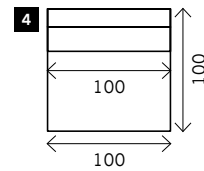

ABBY

Width arms: 20 cm
Height legs: 19 cm
Sitting height: ca. 44 cm
Total height: ca. 80 cm
Total depth: ca. 100 cm

Legs: black metal

2 arms

Arm L/R

Without arms

1 seat

1,5 seat

2,5 seat

2,75 seat

3 seat

3,5 seat

4 seat