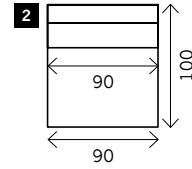

2 arms

Arm L/R

Without arms

1 seat