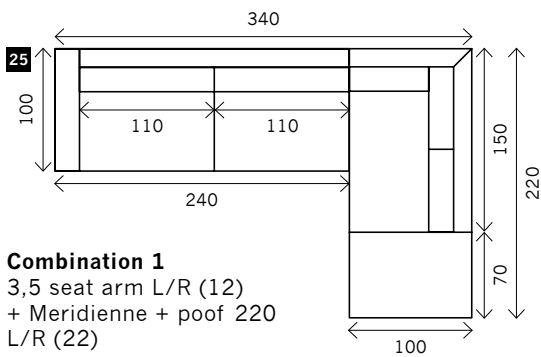

# ABBY

**Width arms:** 20 cm  
**Height legs:** 19 cm  
**Sitting height:** ca. 44 cm  
**Total height:** ca. 80 cm  
**Total depth:** ca. 100 cm

**Legs:** black metal

## Without arms

1 seat

1,5 seat

2,5 seat

2,75 seat

3 seat

3,5 seat

4 seat

**Corner L/R**

**Poof**

**Ottomane L/R**

**Meridienne L/R**

**Longchair L/R**

**Examples corner sofa's**

**Combination 1**  
3,5 seat arm L/R (12)  
+ Meridienne + poof 220  
L/R (22)

**Combination 2**  
2,75 seat arm L/R (8)  
+ Longchair 110 L/R (24)