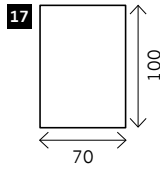

Corner L/R

Poof

Ottomane L/R

Meridienne L/R

Longchair L/R

Examples corner sofa's