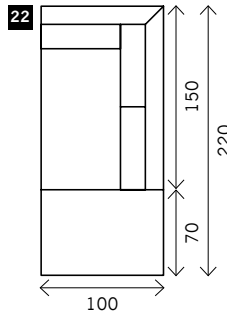

# ABBY

**Width arms:** 20 cm  
**Height legs:** 19 cm  
**Sitting height:** ca. 44 cm  
**Total height:** ca. 80 cm  
**Total depth:** ca. 100 cm

**Legs:** black metal

## Without arms

1 seat

1,5 seat

2,5 seat

2,75 seat

3 seat

3,5 seat

4 seat

**Corner L/R**

**Poof**

**Ottomane L/R**

**Meridienne L/R**

**Longchair L/R**

**Examples corner sofa's**

**Combination 1**  
3,5 seat arm L/R (12)  
+ Meridienne + poof 220  
L/R (22)

**Combination 2**  
2,75 seat arm L/R (8)  
+ Longchair 110 L/R (24)