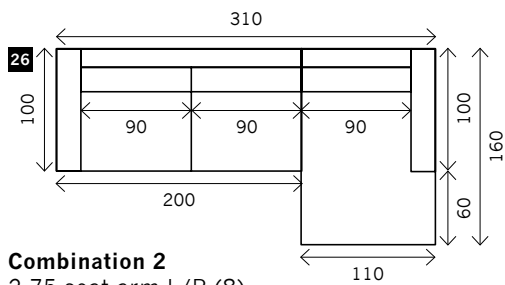

# ABBY

**Width arms:** 20 cm  
**Height legs:** 19 cm  
**Sitting height:** ca. 44 cm  
**Total height:** ca. 80 cm  
**Total depth:** ca. 100 cm

**Legs:** black metal

## Without arms

1 seat

1,5 seat

2,5 seat

2,75 seat

3 seat

3,5 seat

4 seat

**Corner L/R**

**Poof**

**Ottomane L/R**

**Meridienne L/R**

**Longchair L/R**

**Examples corner sofa's**

**Combination 1**  
3,5 seat arm L/R (12)  
+ Meridienne + poof 220  
L/R (22)

**Combination 2**  
2,75 seat arm L/R (8)  
+ Longchair 110 L/R (24)