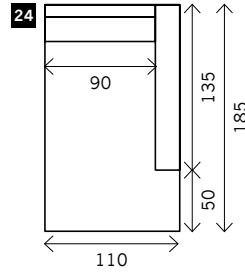

# ADISSON

**Width arms:** 20 cm  
**Height legs:** 5 cm  
**Sitting height:** ca. 41 cm  
**Total height:** ca. 85 cm  
**Total depth:** ca. 100 cm

**Toss cushions 45 x 45 cm:**  
 Seats with 2 arms: 2x  
 Seats with 1 arm/Meridienne/Longchair: 1x

## Without arms

**Corner**

**Poof**

**Square:**  
90 x 90 / 100 x 100 / 110 x 110

**Rectangle:**  
90 x 70 / 100 x 70 / 110 x 70

**Meridienne L/R**

**Longchair L/R**

**Examples corner sofa's**

**Combination 1**  
4 seat arm L/R (14)  
+ Meridienne L/R (21)

**Combination 2**  
3,5 seat arm L/R (11)  
+ Meridienne L/R (22)

**Combination 3**  
3,5 seat arm L/R (11)  
+ Longchair L/R (23)

**Combination 4**  
3 seat arm L/R (8)  
+ Longchair L/R (24)