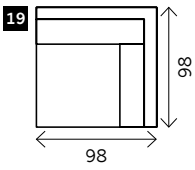

# ADISSON

**Width arms:** 20 cm  
**Height legs:** 5 cm  
**Sitting height:** ca. 41 cm  
**Total height:** ca. 85 cm  
**Total depth:** ca. 100 cm

**Toss cushions 45 x 45 cm:**  
 Seats with 2 arms: 2x  
 Seats with 1 arm/Meridienne/Longchair: 1x

## Without arms

**Corner**

**Poof**

**Square:**  
90 x 90 / 100 x 100 / 110 x 110

**Rectangle:**  
90 x 70 / 100 x 70 / 110 x 70

**Meridienne L/R**

**Longchair L/R**

**Examples corner sofa's**