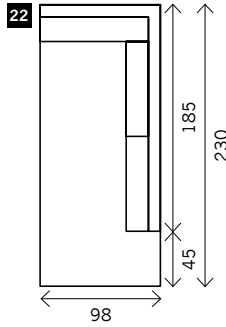

# ADISSON

**Width arms:** 20 cm  
**Height legs:** 5 cm  
**Sitting height:** ca. 41 cm  
**Total height:** ca. 85 cm  
**Total depth:** ca. 100 cm

**Toss cushions 45 x 45 cm:**  
 Seats with 2 arms: 2x  
 Seats with 1 arm/Meridienne/Longchair: 1x

## Without arms

**Corner**

**Poof**

**Square:**  
90 x 90 / 100 x 100 / 110 x 110

**Rectangle:**  
90 x 70 / 100 x 70 / 110 x 70

**Meridienne L/R**

**Longchair L/R**

**Examples corner sofa's**

**Combination 1**  
4 seat arm L/R (14)  
+ Meridienne L/R (21)

**Combination 2**  
3,5 seat arm L/R (11)  
+ Meridienne L/R (22)

**Combination 3**  
3,5 seat arm L/R (11)  
+ Longchair L/R (23)

**Combination 4**  
3 seat arm L/R (8)  
+ Longchair L/R (24)