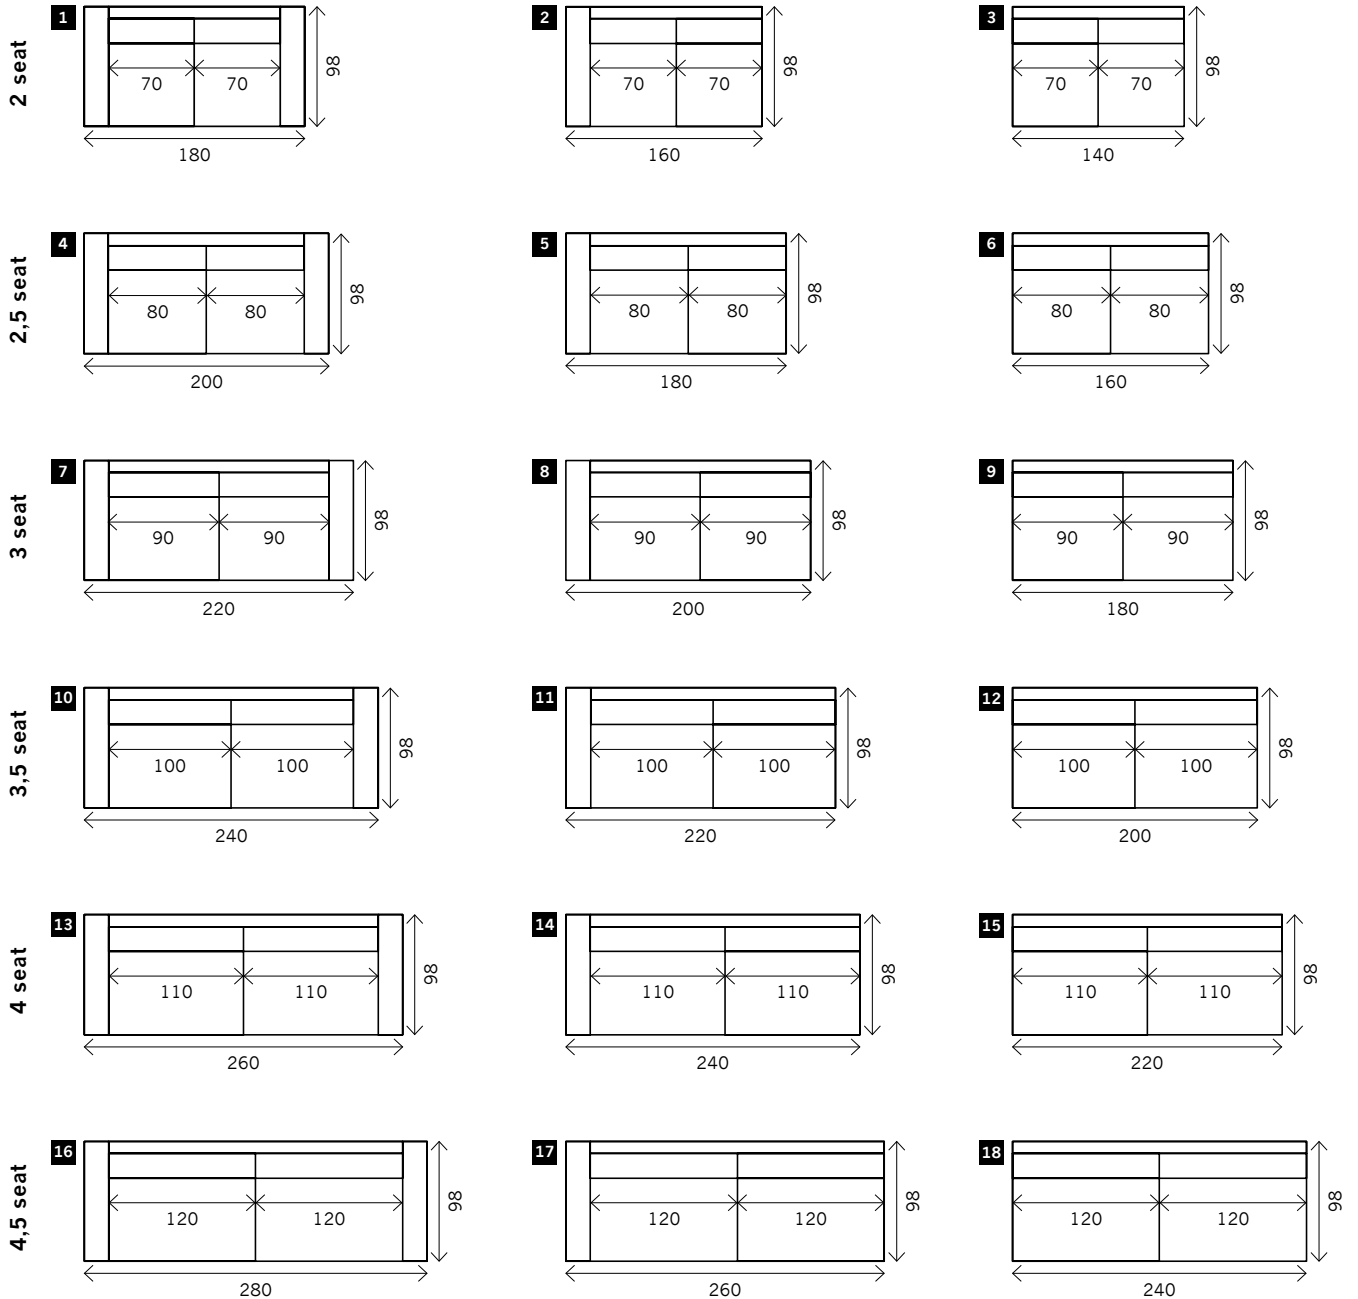

# ADISSON

**Width arms:** 20 cm  
**Height legs:** 5 cm  
**Sitting height:** ca. 41 cm  
**Total height:** ca. 85 cm  
**Total depth:** ca. 100 cm

**Toss cushions 45 x 45 cm:**  
 Seats with 2 arms: 2x  
 Seats with 1 arm/Meridienne/Longchair: 1x

## 2 arms

## Without arms

**Corner**

**Poof**

**Square:**  
90 x 90 / 100 x 100 / 110 x 110

**Rectangle:**  
90 x 70 / 100 x 70 / 110 x 70

**Meridienne L/R**

**Longchair L/R**

**Examples corner sofa's**

**Combination 1**  
4 seat arm L/R (14)  
+ Meridienne L/R (21)

**Combination 2**  
3,5 seat arm L/R (11)  
+ Meridienne L/R (22)

**Combination 3**  
3,5 seat arm L/R (11)  
+ Longchair L/R (23)

**Combination 4**  
3 seat arm L/R (8)  
+ Longchair L/R (24)