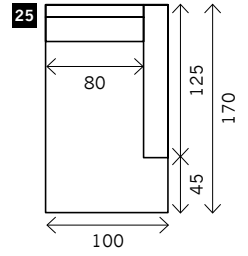

# ADISSON

**Width arms:** 20 cm  
**Height legs:** 5 cm  
**Sitting height:** ca. 41 cm  
**Total height:** ca. 85 cm  
**Total depth:** ca. 100 cm

**Toss cushions 45 x 45 cm:**  
 Seats with 2 arms: 2x  
 Seats with 1 arm/Meridienne/Longchair: 1x

## Without arms

**Corner**

**Poof**

**Square:**  
90 x 90 / 100 x 100 / 110 x 110

**Rectangle:**  
90 x 70 / 100 x 70 / 110 x 70

**Meridienne L/R**

**Longchair L/R**

**Examples corner sofa's**

**Combination 1**  
4 seat arm L/R (14)  
+ Meridienne L/R (21)

**Combination 2**  
3,5 seat arm L/R (11)  
+ Meridienne L/R (22)

**Combination 3**  
3,5 seat arm L/R (11)  
+ Longchair L/R (23)

**Combination 4**  
3 seat arm L/R (8)  
+ Longchair L/R (24)