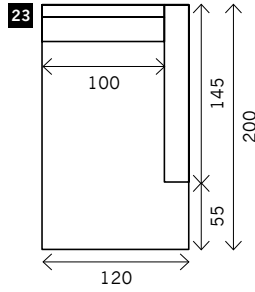

# ADISSON

**Width arms:** 20 cm  
**Height legs:** 5 cm  
**Sitting height:** ca. 41 cm  
**Total height:** ca. 85 cm  
**Total depth:** ca. 100 cm

**Toss cushions 45 x 45 cm:**  
 Seats with 2 arms: 2x  
 Seats with 1 arm/Meridienne/Longchair: 1x

## Without arms

**Corner**

**Poof**

**Square:**  
90 x 90 / 100 x 100 / 110 x 110

**Rectangle:**  
90 x 70 / 100 x 70 / 110 x 70

**Meridienne L/R**

**Longchair L/R**

**Examples corner sofa's**

**Combination 1**  
4 seat arm L/R (14)  
+ Meridienne L/R (21)

**Combination 2**  
3,5 seat arm L/R (11)  
+ Meridienne L/R (22)

**Combination 3**  
3,5 seat arm L/R (11)  
+ Longchair L/R (23)

**Combination 4**  
3 seat arm L/R (8)  
+ Longchair L/R (24)