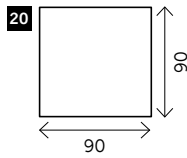

# ADISSON

**Width arms:** 20 cm  
**Height legs:** 5 cm  
**Sitting height:** ca. 41 cm  
**Total height:** ca. 85 cm  
**Total depth:** ca. 100 cm

**Toss cushions 45 x 45 cm:**  
 Seats with 2 arms: 2x  
 Seats with 1 arm/Meridienne/Longchair: 1x

## Arm L/R

## Without arms

**Corner**

**Poof**

**Square:**  
90 x 90 / 100 x 100 / 110 x 110

**Rectangle:**  
90 x 70 / 100 x 70 / 110 x 70

**Meridienne L/R**

**Longchair L/R**

**Examples corner sofa's**