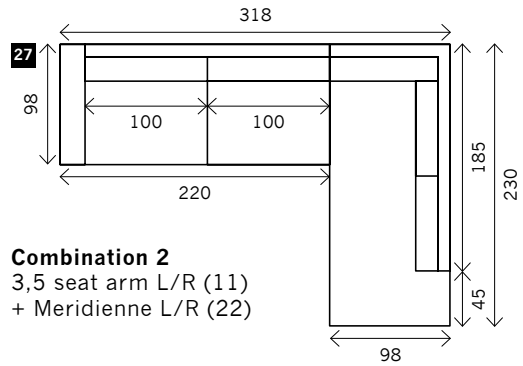

# ADISSON

**Width arms:** 20 cm  
**Height legs:** 5 cm  
**Sitting height:** ca. 41 cm  
**Total height:** ca. 85 cm  
**Total depth:** ca. 100 cm

**Toss cushions 45 x 45 cm:**  
 Seats with 2 arms: 2x  
 Seats with 1 arm/Meridienne/Longchair: 1x

## Without arms

**Corner**

**Poof**

**Square:**  
90 x 90 / 100 x 100 / 110 x 110

**Rectangle:**  
90 x 70 / 100 x 70 / 110 x 70

**Meridienne L/R**

**Longchair L/R**

**Examples corner sofa's**

**Combination 1**  
4 seat arm L/R (14)  
+ Meridienne L/R (21)

**Combination 2**  
3,5 seat arm L/R (11)  
+ Meridienne L/R (22)

**Combination 3**  
3,5 seat arm L/R (11)  
+ Longchair L/R (23)

**Combination 4**  
3 seat arm L/R (8)  
+ Longchair L/R (24)