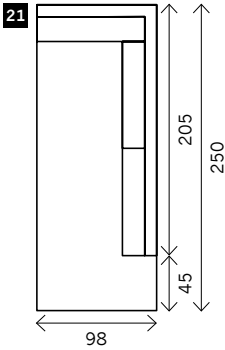

# ADISSON

**Width arms:** 20 cm  
**Height legs:** 5 cm  
**Sitting height:** ca. 41 cm  
**Total height:** ca. 85 cm  
**Total depth:** ca. 100 cm

**Toss cushions 45 x 45 cm:**  
 Seats with 2 arms: 2x  
 Seats with 1 arm/Meridienne/Longchair: 1x

## Without arms

**Corner**

**Poof**

**Square:**  
90 x 90 / 100 x 100 / 110 x 110

**Rectangle:**  
90 x 70 / 100 x 70 / 110 x 70

**Meridienne L/R**

**Longchair L/R**

**Examples corner sofa's**

**Combination 1**  
4 seat arm L/R (14)  
+ Meridienne L/R (21)

**Combination 2**  
3,5 seat arm L/R (11)  
+ Meridienne L/R (22)

**Combination 3**  
3,5 seat arm L/R (11)  
+ Longchair L/R (23)

**Combination 4**  
3 seat arm L/R (8)  
+ Longchair L/R (24)