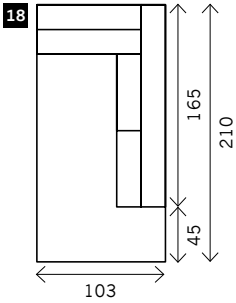

# APOLLO

**Width arms:** 20 cm  
**Height legs:** 4 cm  
**Sitting height:** ca. 44 cm  
**Total height:** ca. 86 cm  
**Total depth:** ca. 103 cm

## Arm L/R

**Corner**

**Poof**

**Meridienne L/R**

**Longchair L/R**

**Examples corner sofa's**

**Combination 1**  
4 seat arm L/R (10)  
+ Meridienne L/R (18)

**Combination 2**  
2,5 seat arm L/R (4)  
+ Longchair L/R (19)

**Combination 3**  
4 seat arm L/R (10)  
+ Longchair L/R (20)