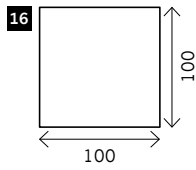

Corner

Poof

Meridienne L/R

Longchair L/R

Examples corner sofa's