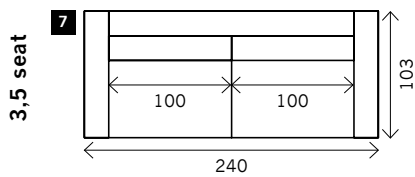

APOLLO

Width arms: 20 cm
Height legs: 4 cm
Sitting height: ca. 44 cm
Total height: ca. 86 cm
Total depth: ca. 103 cm

2 arms

Arm L/R