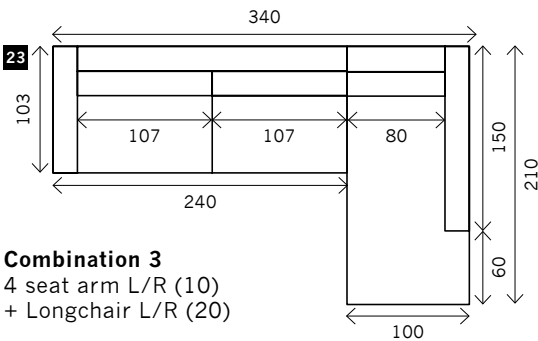

# APOLLO

**Width arms:** 20 cm  
**Height legs:** 4 cm  
**Sitting height:** ca. 44 cm  
**Total height:** ca. 86 cm  
**Total depth:** ca. 103 cm

## Arm L/R

**Corner**

**Poof**

**Meridienne L/R**

**Longchair L/R**

**Examples corner sofa's**

**Combination 1**  
4 seat arm L/R (10)  
+ Meridienne L/R (18)

**Combination 2**  
2,5 seat arm L/R (4)  
+ Longchair L/R (19)

**Combination 3**  
4 seat arm L/R (10)  
+ Longchair L/R (20)