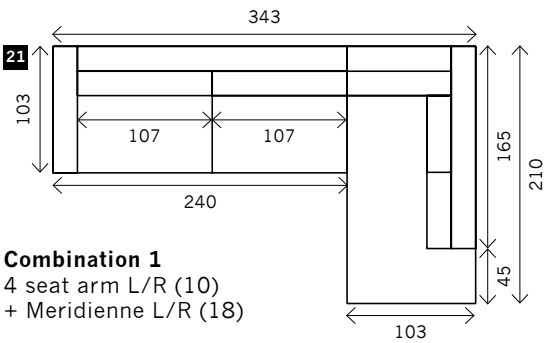

# APOLLO

**Width arms:** 20 cm  
**Height legs:** 4 cm  
**Sitting height:** ca. 44 cm  
**Total height:** ca. 86 cm  
**Total depth:** ca. 103 cm

## Arm L/R

**Corner**

**Poof**

**Meridienne L/R**

**Longchair L/R**

**Examples corner sofa's**

**Combination 1**  
4 seat arm L/R (10)  
+ Meridienne L/R (18)

**Combination 2**  
2,5 seat arm L/R (4)  
+ Longchair L/R (19)

**Combination 3**  
4 seat arm L/R (10)  
+ Longchair L/R (20)