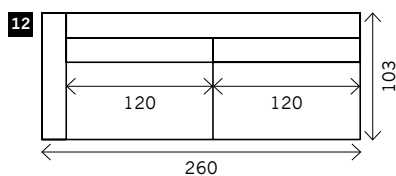

APOLLO

Width arms: 20 cm
Height legs: 4 cm
Sitting height: ca. 44 cm
Total height: ca. 86 cm
Total depth: ca. 103 cm

2 arms

Arm L/R