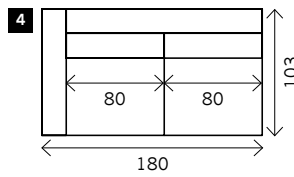

APOLLO

Width arms: 20 cm
Height legs: 4 cm
Sitting height: ca. 44 cm
Total height: ca. 86 cm
Total depth: ca. 103 cm

2 arms

Arm L/R