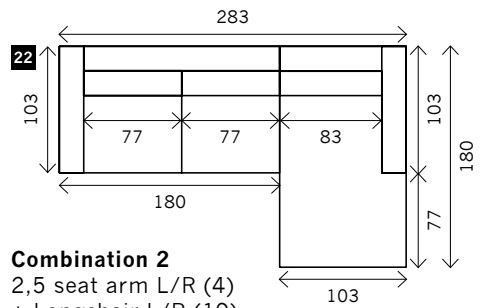

# APOLLO

**Width arms:** 20 cm  
**Height legs:** 4 cm  
**Sitting height:** ca. 44 cm  
**Total height:** ca. 86 cm  
**Total depth:** ca. 103 cm

## Arm L/R

**Corner**

**Poof**

**Meridienne L/R**

**Longchair L/R**

**Examples corner sofa's**

**Combination 1**  
4 seat arm L/R (10)  
+ Meridienne L/R (18)

**Combination 2**  
2,5 seat arm L/R (4)  
+ Longchair L/R (19)

**Combination 3**  
4 seat arm L/R (10)  
+ Longchair L/R (20)