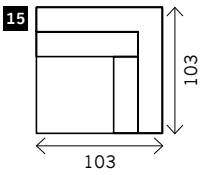

Corner

Poof

Meridienne L/R

Longchair L/R

Examples corner sofa's