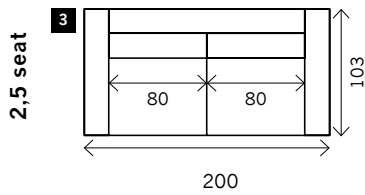

APOLLO

Width arms: 20 cm
Height legs: 4 cm
Sitting height: ca. 44 cm
Total height: ca. 86 cm
Total depth: ca. 103 cm

2 arms

Arm L/R