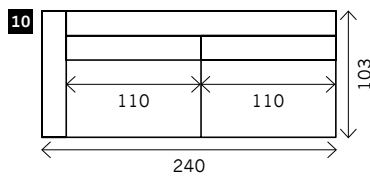

APOLLO

Width arms: 20 cm
Height legs: 4 cm
Sitting height: ca. 44 cm
Total height: ca. 86 cm
Total depth: ca. 103 cm

2 arms

Arm L/R