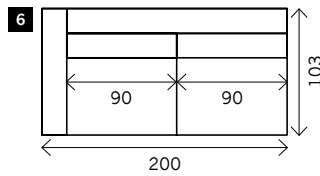

APOLLO

Width arms: 20 cm
Height legs: 4 cm
Sitting height: ca. 44 cm
Total height: ca. 86 cm
Total depth: ca. 103 cm

2 arms

Arm L/R