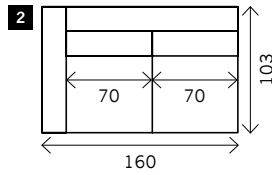

APOLLO

Width arms: 20 cm
Height legs: 4 cm
Sitting height: ca. 44 cm
Total height: ca. 86 cm
Total depth: ca. 103 cm

2 arms

Arm L/R