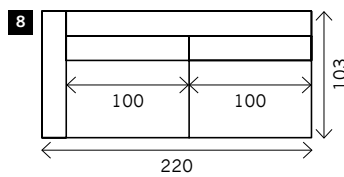

APOLLO

Width arms: 20 cm
Height legs: 4 cm
Sitting height: ca. 44 cm
Total height: ca. 86 cm
Total depth: ca. 103 cm

2 arms

Arm L/R