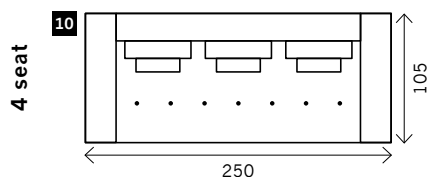

CASTRO

Width arms: 25 cm
Height legs: 15 cm
Sitting height: ca. 43 cm
Shelves: 25 or 35 cm B
Total height: ca. 90 cm
Total depth: ca. 105 cm

Legs: black, chrome, brushed steel

2 arms

Arm L/R

Without arms

Corner element L/R

Poof

Poof + wood (L/R)

Table

Longchair L/R

**Arm L/R
+ wood 25 (or 35*) L/R**

3 seat

**Without arms
+ wood 25 (or 35*) L+R**

**Without arms
+ wood 25 (or 35*) L/R**

3,5 seat

4 seat

Examples corner sofa's

Combination 1
3 seat arm L/R (5)
+ Longchair 105
L/R (21)

Combination 2
4 seat arm L/R (11)
+ Table (19)
+ 4 seat without arms +
wood 25 L/R (38)