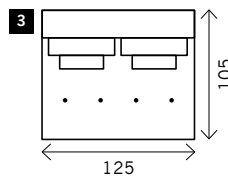

CASTRO

Width arms: 25 cm
Height legs: 15 cm
Sitting height: ca. 43 cm
Shelves: 25 or 35 cm B
Total height: ca. 90 cm
Total depth: ca. 105 cm

Legs: black, chrome, brushed steel

2 arms

Arm L/R

Without arms

Corner element L/R

Poof

Poof + wood (L/R)

Table

Longchair L/R

**Arm L/R
+ wood 25 (or 35*) L/R**

3 seat

**Without arms
+ wood 25 (or 35*) L+R**

**Without arms
+ wood 25 (or 35*) L/R**

3,5 seat

4 seat

Examples corner sofa's

Combination 1
3 seat arm L/R (5)
+ Longchair 105
L/R (21)

Combination 2
4 seat arm L/R (11)
+ Table (19)
+ 4 seat without arms +
wood 25 L/R (38)