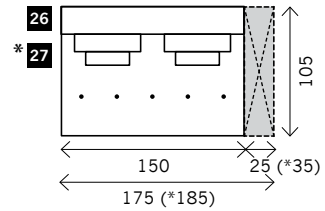

CASTRO

Width arms: 25 cm
Height legs: 15 cm
Sitting height: ca. 43 cm
Shelves: 25 or 35 cm B
Total height: ca. 90 cm
Total depth: ca. 105 cm

Legs: black, chrome, brushed steel

2 arms

Arm L/R

Without arms

Corner element L/R

Poof

Poof + wood (L/R)

Table

Longchair L/R

**Arm L/R
+ wood 25 (or 35*) L/R**

3 seat

**Without arms
+ wood 25 (or 35*) L+R**

**Without arms
+ wood 25 (or 35*) L/R**

3,5 seat

4 seat

Examples corner sofa's

Combination 1
3 seat arm L/R (5)
+ Longchair 105
L/R (21)

Combination 2
4 seat arm L/R (11)
+ Table (19)
+ 4 seat without arms +
wood 25 L/R (38)