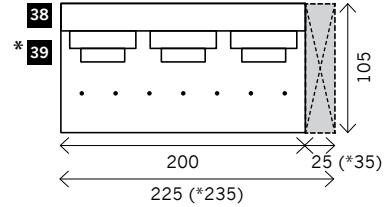

CASTRO

Width arms: 25 cm
Height legs: 15 cm
Sitting height: ca. 43 cm
Shelves: 25 or 35 cm B
Total height: ca. 90 cm
Total depth: ca. 105 cm

Legs: black, chrome, brushed steel

2 arms

Arm L/R

Without arms

Corner element L/R

Poof

Poof + wood (L/R)

Table

Longchair L/R

**Arm L/R
+ wood 25 (or 35*) L/R**

3 seat

**Without arms
+ wood 25 (or 35*) L+R**

**Without arms
+ wood 25 (or 35*) L/R**

3,5 seat

4 seat

Examples corner sofa's

Combination 1
3 seat arm L/R (5)
+ Longchair 105
L/R (21)

Combination 2
4 seat arm L/R (11)
+ Table (19)
+ 4 seat without arms +
wood 25 L/R (38)