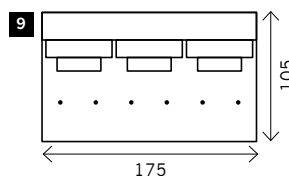

CASTRO

Width arms: 25 cm
Height legs: 15 cm
Sitting height: ca. 43 cm
Shelves: 25 or 35 cm B
Total height: ca. 90 cm
Total depth: ca. 105 cm

Legs: black, chrome, brushed steel

2 arms

Arm L/R

Without arms

Corner element L/R

Poof

Poof + wood (L/R)

Table

Longchair L/R

**Arm L/R
+ wood 25 (or 35*) L/R**

3 seat

**Without arms
+ wood 25 (or 35*) L+R**

**Without arms
+ wood 25 (or 35*) L/R**

3,5 seat

4 seat

Examples corner sofa's

Combination 1
3 seat arm L/R (5)
+ Longchair 105
L/R (21)

Combination 2
4 seat arm L/R (11)
+ Table (19)
+ 4 seat without arms +
wood 25 L/R (38)