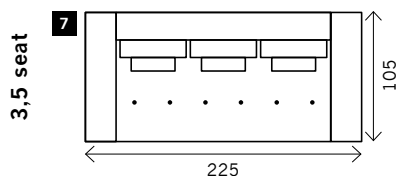

CASTRO

Width arms: 25 cm
Height legs: 15 cm
Sitting height: ca. 43 cm
Shelves: 25 or 35 cm B
Total height: ca. 90 cm
Total depth: ca. 105 cm

Legs: black, chrome, brushed steel

2 arms

Arm L/R

Without arms

Corner element L/R

Poof

Poof + wood (L/R)

Table

Longchair L/R

**Arm L/R
+ wood 25 (or 35*) L/R**

3 seat

**Without arms
+ wood 25 (or 35*) L+R**

**Without arms
+ wood 25 (or 35*) L/R**

3,5 seat

4 seat

Examples corner sofa's

Combination 1
3 seat arm L/R (5)
+ Longchair 105
L/R (21)

Combination 2
4 seat arm L/R (11)
+ Table (19)
+ 4 seat without arms +
wood 25 L/R (38)