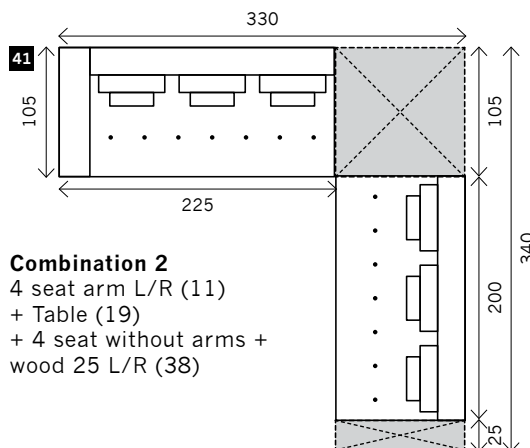

CASTRO

Width arms: 25 cm
Height legs: 15 cm
Sitting height: ca. 43 cm
Shelves: 25 or 35 cm B
Total height: ca. 90 cm
Total depth: ca. 105 cm

Legs: black, chrome, brushed steel

2 arms

Arm L/R

Without arms

Corner element L/R

Poof

Poof + wood (L/R)

Table

Longchair L/R

**Arm L/R
+ wood 25 (or 35*) L/R**

3 seat

**Without arms
+ wood 25 (or 35*) L+R**

**Without arms
+ wood 25 (or 35*) L/R**

3,5 seat

4 seat

Examples corner sofa's

Combination 1
3 seat arm L/R (5)
+ Longchair 105
L/R (21)

Combination 2
4 seat arm L/R (11)
+ Table (19)
+ 4 seat without arms +
wood 25 L/R (38)