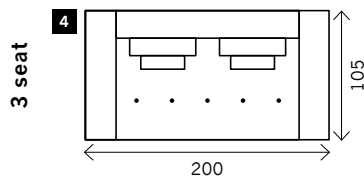

CASTRO

Width arms: 25 cm
Height legs: 15 cm
Sitting height: ca. 43 cm
Shelves: 25 or 35 cm B
Total height: ca. 90 cm
Total depth: ca. 105 cm

Legs: black, chrome, brushed steel

2 arms

Arm L/R

Without arms

Corner element L/R

Poof

Poof + wood (L/R)

Table

Longchair L/R

**Arm L/R
+ wood 25 (or 35*) L/R**

3 seat

**Without arms
+ wood 25 (or 35*) L+R**

**Without arms
+ wood 25 (or 35*) L/R**

3,5 seat

4 seat

Examples corner sofa's

Combination 1
3 seat arm L/R (5)
+ Longchair 105
L/R (21)

Combination 2
4 seat arm L/R (11)
+ Table (19)
+ 4 seat without arms +
wood 25 L/R (38)