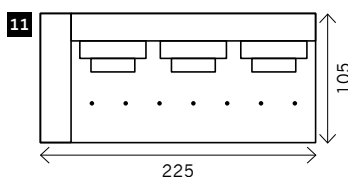

CASTRO

Width arms: 25 cm
Height legs: 15 cm
Sitting height: ca. 43 cm
Shelves: 25 or 35 cm B
Total height: ca. 90 cm
Total depth: ca. 105 cm

Legs: black, chrome, brushed steel

2 arms

Arm L/R

Without arms

Corner element L/R

Poof

Poof + wood (L/R)

Table

Longchair L/R

**Arm L/R
+ wood 25 (or 35*) L/R**

3 seat

**Without arms
+ wood 25 (or 35*) L+R**

**Without arms
+ wood 25 (or 35*) L/R**

3,5 seat

4 seat

Examples corner sofa's

Combination 1
3 seat arm L/R (5)
+ Longchair 105
L/R (21)

Combination 2
4 seat arm L/R (11)
+ Table (19)
+ 4 seat without arms +
wood 25 L/R (38)