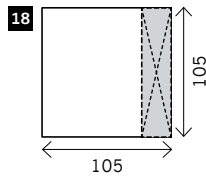

CASTRO

Width arms: 25 cm
Height legs: 15 cm
Sitting height: ca. 43 cm
Shelves: 25 or 35 cm B
Total height: ca. 90 cm
Total depth: ca. 105 cm

Legs: black, chrome, brushed steel

2 arms

Arm L/R

Without arms

Corner element L/R

Poof

Poof + wood (L/R)

Table

Longchair L/R

**Arm L/R
+ wood 25 (or 35*) L/R**

3 seat

**Without arms
+ wood 25 (or 35*) L+R**

**Without arms
+ wood 25 (or 35*) L/R**