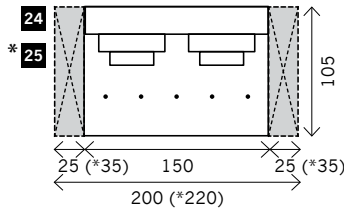

CASTRO

Width arms: 25 cm
Height legs: 15 cm
Sitting height: ca. 43 cm
Shelves: 25 or 35 cm B
Total height: ca. 90 cm
Total depth: ca. 105 cm

Legs: black, chrome, brushed steel

2 arms

Arm L/R

Without arms

Corner element L/R

Poof

Poof + wood (L/R)

Table

Longchair L/R

**Arm L/R
+ wood 25 (or 35*) L/R**

3 seat

**Without arms
+ wood 25 (or 35*) L+R**

**Without arms
+ wood 25 (or 35*) L/R**

3,5 seat

4 seat

Examples corner sofa's

Combination 1
3 seat arm L/R (5)
+ Longchair 105
L/R (21)

Combination 2
4 seat arm L/R (11)
+ Table (19)
+ 4 seat without arms +
wood 25 L/R (38)