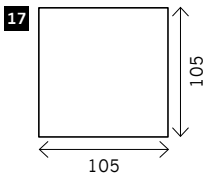

CASTRO

Width arms: 25 cm
Height legs: 15 cm
Sitting height: ca. 43 cm
Shelves: 25 or 35 cm B
Total height: ca. 90 cm
Total depth: ca. 105 cm

Legs: black, chrome, brushed steel

2 arms

Arm L/R

Without arms

Corner element L/R

Poof

Poof + wood (L/R)

Table

Longchair L/R

**Arm L/R
+ wood 25 (or 35*) L/R**

3 seat

**Without arms
+ wood 25 (or 35*) L+R**

**Without arms
+ wood 25 (or 35*) L/R**