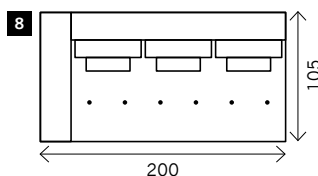

CASTRO

Width arms: 25 cm
Height legs: 15 cm
Sitting height: ca. 43 cm
Shelves: 25 or 35 cm B
Total height: ca. 90 cm
Total depth: ca. 105 cm

Legs: black, chrome, brushed steel

2 arms

Arm L/R

Without arms

Corner element L/R

Poof

Poof + wood (L/R)

Table

Longchair L/R

**Arm L/R
+ wood 25 (or 35*) L/R**

3 seat

**Without arms
+ wood 25 (or 35*) L+R**

**Without arms
+ wood 25 (or 35*) L/R**

3,5 seat

4 seat

Examples corner sofa's

Combination 1
3 seat arm L/R (5)
+ Longchair 105
L/R (21)

Combination 2
4 seat arm L/R (11)
+ Table (19)
+ 4 seat without arms +
wood 25 L/R (38)