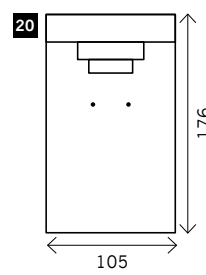

CASTRO

Width arms: 25 cm
Height legs: 15 cm
Sitting height: ca. 43 cm
Shelves: 25 or 35 cm B
Total height: ca. 90 cm
Total depth: ca. 105 cm

Legs: black, chrome, brushed steel

2 arms

Arm L/R

Without arms

Corner element L/R

Poof

Poof + wood (L/R)

Table

Longchair L/R

**Arm L/R
+ wood 25 (or 35*) L/R**

3 seat

**Without arms
+ wood 25 (or 35*) L+R**

**Without arms
+ wood 25 (or 35*) L/R**

3,5 seat

4 seat

Examples corner sofa's

Combination 1
3 seat arm L/R (5)
+ Longchair 105
L/R (21)

Combination 2
4 seat arm L/R (11)
+ Table (19)
+ 4 seat without arms +
wood 25 L/R (38)