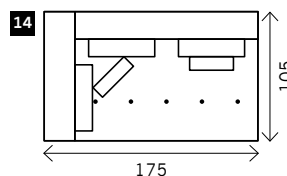

CASTRO

Width arms: 25 cm
Height legs: 15 cm
Sitting height: ca. 43 cm
Shelves: 25 or 35 cm B
Total height: ca. 90 cm
Total depth: ca. 105 cm

Legs: black, chrome, brushed steel

2 arms

Arm L/R

Without arms

Corner element L/R

Poof

Poof + wood (L/R)

Table

Longchair L/R

**Arm L/R
+ wood 25 (or 35*) L/R**

3 seat

**Without arms
+ wood 25 (or 35*) L+R**

**Without arms
+ wood 25 (or 35*) L/R**

3,5 seat

4 seat

Examples corner sofa's

Combination 1
3 seat arm L/R (5)
+ Longchair 105
L/R (21)

Combination 2
4 seat arm L/R (11)
+ Table (19)
+ 4 seat without arms +
wood 25 L/R (38)