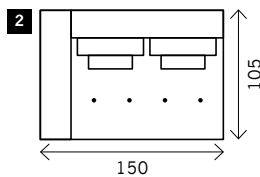

CASTRO

Width arms: 25 cm
Height legs: 15 cm
Sitting height: ca. 43 cm
Shelves: 25 or 35 cm B
Total height: ca. 90 cm
Total depth: ca. 105 cm

Legs: black, chrome, brushed steel

2 arms

Arm L/R

Without arms

Corner element L/R

Poof

Poof + wood (L/R)

Table

Longchair L/R

**Arm L/R
+ wood 25 (or 35*) L/R**

3 seat

**Without arms
+ wood 25 (or 35*) L+R**

**Without arms
+ wood 25 (or 35*) L/R**

3,5 seat

4 seat

Examples corner sofa's

Combination 1
3 seat arm L/R (5)
+ Longchair 105
L/R (21)

Combination 2
4 seat arm L/R (11)
+ Table (19)
+ 4 seat without arms +
wood 25 L/R (38)