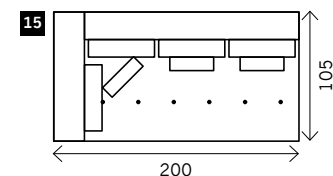

CASTRO

Width arms: 25 cm
Height legs: 15 cm
Sitting height: ca. 43 cm
Shelves: 25 or 35 cm B
Total height: ca. 90 cm
Total depth: ca. 105 cm

Legs: black, chrome, brushed steel

2 arms

Arm L/R

Without arms

Corner element L/R

Poof

Poof + wood (L/R)

Table

Longchair L/R

**Arm L/R
+ wood 25 (or 35*) L/R**

3 seat

**Without arms
+ wood 25 (or 35*) L+R**

**Without arms
+ wood 25 (or 35*) L/R**

3,5 seat

4 seat

Examples corner sofa's

Combination 1
3 seat arm L/R (5)
+ Longchair 105
L/R (21)

Combination 2
4 seat arm L/R (11)
+ Table (19)
+ 4 seat without arms +
wood 25 L/R (38)