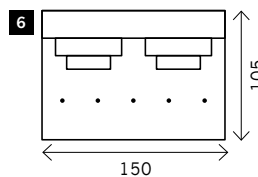

CASTRO

Width arms: 25 cm
Height legs: 15 cm
Sitting height: ca. 43 cm
Shelves: 25 or 35 cm B
Total height: ca. 90 cm
Total depth: ca. 105 cm

Legs: black, chrome, brushed steel

2 arms

Arm L/R

Without arms

Corner element L/R

Poof

Poof + wood (L/R)

Table

Longchair L/R

**Arm L/R
+ wood 25 (or 35*) L/R**

3 seat

**Without arms
+ wood 25 (or 35*) L+R**

**Without arms
+ wood 25 (or 35*) L/R**

3,5 seat

4 seat

Examples corner sofa's

Combination 1
3 seat arm L/R (5)
+ Longchair 105
L/R (21)

Combination 2
4 seat arm L/R (11)
+ Table (19)
+ 4 seat without arms +
wood 25 L/R (38)