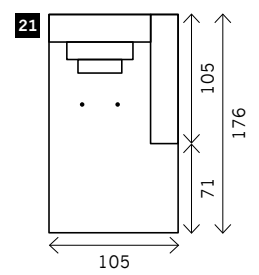

CASTRO

Width arms: 25 cm
Height legs: 15 cm
Sitting height: ca. 43 cm
Shelves: 25 or 35 cm B
Total height: ca. 90 cm
Total depth: ca. 105 cm

Legs: black, chrome, brushed steel

2 arms

Arm L/R

Without arms

Corner element L/R

Poof

Poof + wood (L/R)

Table

Longchair L/R

**Arm L/R
+ wood 25 (or 35*) L/R**

3 seat

**Without arms
+ wood 25 (or 35*) L+R**

**Without arms
+ wood 25 (or 35*) L/R**

3,5 seat

4 seat

Examples corner sofa's

Combination 1
3 seat arm L/R (5)
+ Longchair 105
L/R (21)

Combination 2
4 seat arm L/R (11)
+ Table (19)
+ 4 seat without arms +
wood 25 L/R (38)