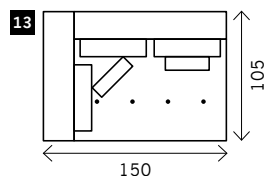

CASTRO

Width arms: 25 cm
Height legs: 15 cm
Sitting height: ca. 43 cm
Shelves: 25 or 35 cm B
Total height: ca. 90 cm
Total depth: ca. 105 cm

Legs: black, chrome, brushed steel

2 arms

Arm L/R

Without arms

Corner element L/R

Poof

Poof + wood (L/R)

Table

Longchair L/R

**Arm L/R
+ wood 25 (or 35*) L/R**

3 seat

**Without arms
+ wood 25 (or 35*) L+R**

**Without arms
+ wood 25 (or 35*) L/R**

3,5 seat

4 seat

Examples corner sofa's

Combination 1
3 seat arm L/R (5)
+ Longchair 105
L/R (21)

Combination 2
4 seat arm L/R (11)
+ Table (19)
+ 4 seat without arms +
wood 25 L/R (38)