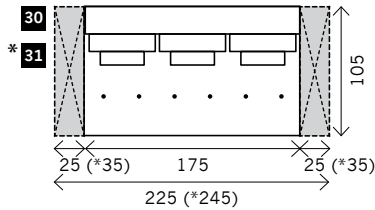

CASTRO

Width arms: 25 cm
Height legs: 15 cm
Sitting height: ca. 43 cm
Shelves: 25 or 35 cm B
Total height: ca. 90 cm
Total depth: ca. 105 cm

Legs: black, chrome, brushed steel

2 arms

Arm L/R

Without arms

Corner element L/R

Poof

Poof + wood (L/R)

Table

Longchair L/R

**Arm L/R
+ wood 25 (or 35*) L/R**

3 seat

**Without arms
+ wood 25 (or 35*) L+R**

**Without arms
+ wood 25 (or 35*) L/R**

3,5 seat

4 seat

Examples corner sofa's

Combination 1
3 seat arm L/R (5)
+ Longchair 105
L/R (21)

Combination 2
4 seat arm L/R (11)
+ Table (19)
+ 4 seat without arms +
wood 25 L/R (38)