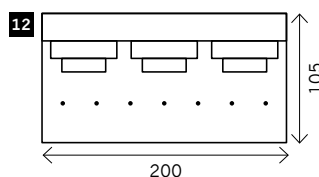

CASTRO

Width arms: 25 cm
Height legs: 15 cm
Sitting height: ca. 43 cm
Shelves: 25 or 35 cm B
Total height: ca. 90 cm
Total depth: ca. 105 cm

Legs: black, chrome, brushed steel

2 arms

Arm L/R

Without arms

Corner element L/R

Poof

Poof + wood (L/R)

Table

Longchair L/R

**Arm L/R
+ wood 25 (or 35*) L/R**

3 seat

**Without arms
+ wood 25 (or 35*) L+R**

**Without arms
+ wood 25 (or 35*) L/R**

3,5 seat

4 seat

Examples corner sofa's

Combination 1
3 seat arm L/R (5)
+ Longchair 105
L/R (21)

Combination 2
4 seat arm L/R (11)
+ Table (19)
+ 4 seat without arms +
wood 25 L/R (38)