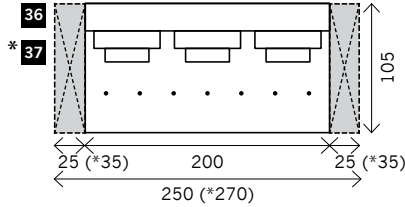

CASTRO

Width arms: 25 cm
Height legs: 15 cm
Sitting height: ca. 43 cm
Shelves: 25 or 35 cm B
Total height: ca. 90 cm
Total depth: ca. 105 cm

Legs: black, chrome, brushed steel

2 arms

Arm L/R

Without arms

Corner element L/R

Poof

Poof + wood (L/R)

Table

Longchair L/R

**Arm L/R
+ wood 25 (or 35*) L/R**

3 seat

**Without arms
+ wood 25 (or 35*) L+R**

**Without arms
+ wood 25 (or 35*) L/R**

3,5 seat

4 seat

Examples corner sofa's

Combination 1
3 seat arm L/R (5)
+ Longchair 105
L/R (21)

Combination 2
4 seat arm L/R (11)
+ Table (19)
+ 4 seat without arms +
wood 25 L/R (38)