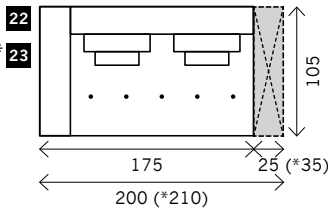

CASTRO

Width arms: 25 cm
Height legs: 15 cm
Sitting height: ca. 43 cm
Shelves: 25 or 35 cm B
Total height: ca. 90 cm
Total depth: ca. 105 cm

Legs: black, chrome, brushed steel

2 arms

Arm L/R

Without arms

Corner element L/R

Poof

Poof + wood (L/R)

Table

Longchair L/R

**Arm L/R
+ wood 25 (or 35*) L/R**

3 seat

**Without arms
+ wood 25 (or 35*) L+R**

**Without arms
+ wood 25 (or 35*) L/R**

3,5 seat

4 seat

Examples corner sofa's

Combination 1
3 seat arm L/R (5)
+ Longchair 105
L/R (21)

Combination 2
4 seat arm L/R (11)
+ Table (19)
+ 4 seat without arms +
wood 25 L/R (38)