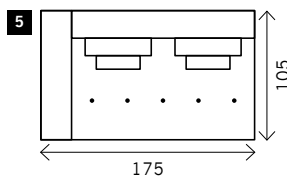

CASTRO

Width arms: 25 cm
Height legs: 15 cm
Sitting height: ca. 43 cm
Shelves: 25 or 35 cm B
Total height: ca. 90 cm
Total depth: ca. 105 cm

Legs: black, chrome, brushed steel

2 arms

Arm L/R

Without arms

Corner element L/R

Poof

Poof + wood (L/R)

Table

Longchair L/R

**Arm L/R
+ wood 25 (or 35*) L/R**

3 seat

**Without arms
+ wood 25 (or 35*) L+R**

**Without arms
+ wood 25 (or 35*) L/R**

3,5 seat

4 seat

Examples corner sofa's

Combination 1
3 seat arm L/R (5)
+ Longchair 105
L/R (21)

Combination 2
4 seat arm L/R (11)
+ Table (19)
+ 4 seat without arms +
wood 25 L/R (38)