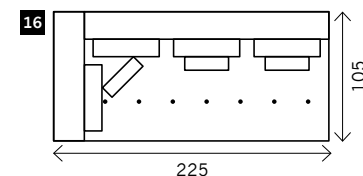

CASTRO

Width arms: 25 cm
Height legs: 15 cm
Sitting height: ca. 43 cm
Shelves: 25 or 35 cm B
Total height: ca. 90 cm
Total depth: ca. 105 cm

Legs: black, chrome, brushed steel

2 arms

Arm L/R

Without arms

Corner element L/R

Poof

Poof + wood (L/R)

Table

Longchair L/R

**Arm L/R
+ wood 25 (or 35*) L/R**

3 seat

**Without arms
+ wood 25 (or 35*) L+R**

**Without arms
+ wood 25 (or 35*) L/R**

3,5 seat

4 seat

Examples corner sofa's

Combination 1
3 seat arm L/R (5)
+ Longchair 105
L/R (21)

Combination 2
4 seat arm L/R (11)
+ Table (19)
+ 4 seat without arms +
wood 25 L/R (38)