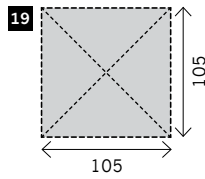

CASTRO

Width arms: 25 cm
Height legs: 15 cm
Sitting height: ca. 43 cm
Shelves: 25 or 35 cm B
Total height: ca. 90 cm
Total depth: ca. 105 cm

Legs: black, chrome, brushed steel

2 arms

Arm L/R

Without arms

Corner element L/R

Poof

Poof + wood (L/R)

Table

Longchair L/R

**Arm L/R
+ wood 25 (or 35*) L/R**

3 seat

**Without arms
+ wood 25 (or 35*) L+R**

**Without arms
+ wood 25 (or 35*) L/R**

3,5 seat

4 seat

Examples corner sofa's

Combination 1
3 seat arm L/R (5)
+ Longchair 105
L/R (21)

Combination 2
4 seat arm L/R (11)
+ Table (19)
+ 4 seat without arms +
wood 25 L/R (38)