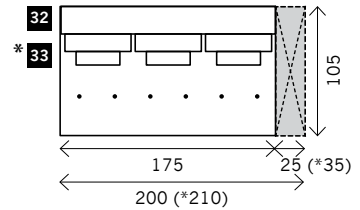

CASTRO

Width arms: 25 cm
Height legs: 15 cm
Sitting height: ca. 43 cm
Shelves: 25 or 35 cm B
Total height: ca. 90 cm
Total depth: ca. 105 cm

Legs: black, chrome, brushed steel

2 arms

Arm L/R

Without arms

Corner element L/R

Poof

Poof + wood (L/R)

Table

Longchair L/R

**Arm L/R
+ wood 25 (or 35*) L/R**

3 seat

**Without arms
+ wood 25 (or 35*) L+R**

**Without arms
+ wood 25 (or 35*) L/R**

3,5 seat

4 seat

Examples corner sofa's

Combination 1
3 seat arm L/R (5)
+ Longchair 105
L/R (21)

Combination 2
4 seat arm L/R (11)
+ Table (19)
+ 4 seat without arms +
wood 25 L/R (38)