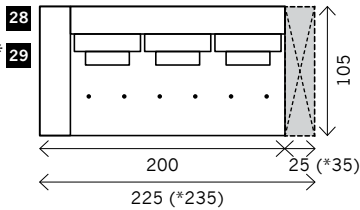

CASTRO

Width arms: 25 cm
Height legs: 15 cm
Sitting height: ca. 43 cm
Shelves: 25 or 35 cm B
Total height: ca. 90 cm
Total depth: ca. 105 cm

Legs: black, chrome, brushed steel

2 arms

Arm L/R

Without arms

Corner element L/R

Poof

Poof + wood (L/R)

Table

Longchair L/R

**Arm L/R
+ wood 25 (or 35*) L/R**

3 seat

**Without arms
+ wood 25 (or 35*) L+R**

**Without arms
+ wood 25 (or 35*) L/R**

3,5 seat

4 seat

Examples corner sofa's

Combination 1
3 seat arm L/R (5)
+ Longchair 105
L/R (21)

Combination 2
4 seat arm L/R (11)
+ Table (19)
+ 4 seat without arms +
wood 25 L/R (38)