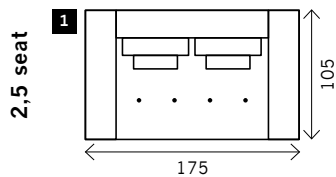

CASTRO

Width arms: 25 cm
Height legs: 15 cm
Sitting height: ca. 43 cm
Shelves: 25 or 35 cm B
Total height: ca. 90 cm
Total depth: ca. 105 cm

Legs: black, chrome, brushed steel

2 arms

Arm L/R

Without arms

Corner element L/R

Poof

Poof + wood (L/R)

Table

Longchair L/R

**Arm L/R
+ wood 25 (or 35*) L/R**

3 seat

**Without arms
+ wood 25 (or 35*) L+R**

**Without arms
+ wood 25 (or 35*) L/R**

3,5 seat

4 seat

Examples corner sofa's

Combination 1
3 seat arm L/R (5)
+ Longchair 105
L/R (21)

Combination 2
4 seat arm L/R (11)
+ Table (19)
+ 4 seat without arms +
wood 25 L/R (38)