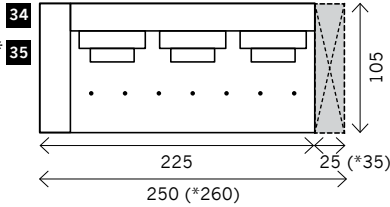

CASTRO

Width arms: 25 cm
Height legs: 15 cm
Sitting height: ca. 43 cm
Shelves: 25 or 35 cm B
Total height: ca. 90 cm
Total depth: ca. 105 cm

Legs: black, chrome, brushed steel

2 arms

Arm L/R

Without arms

Corner element L/R

Poof

Poof + wood (L/R)

Table

Longchair L/R

**Arm L/R
+ wood 25 (or 35*) L/R**

3 seat

**Without arms
+ wood 25 (or 35*) L+R**

**Without arms
+ wood 25 (or 35*) L/R**

3,5 seat

4 seat

Examples corner sofa's

Combination 1
3 seat arm L/R (5)
+ Longchair 105
L/R (21)

Combination 2
4 seat arm L/R (11)
+ Table (19)
+ 4 seat without arms +
wood 25 L/R (38)