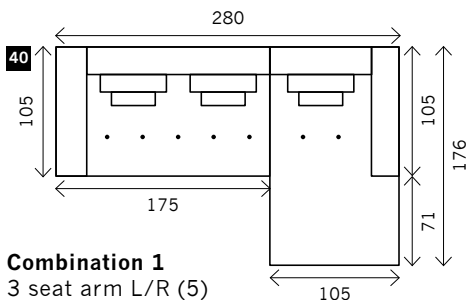

CASTRO

Width arms: 25 cm
Height legs: 15 cm
Sitting height: ca. 43 cm
Shelves: 25 or 35 cm B
Total height: ca. 90 cm
Total depth: ca. 105 cm

Legs: black, chrome, brushed steel

2 arms

Arm L/R

Without arms

Corner element L/R

Poof

Poof + wood (L/R)

Table

Longchair L/R

**Arm L/R
+ wood 25 (or 35*) L/R**

3 seat

**Without arms
+ wood 25 (or 35*) L+R**

**Without arms
+ wood 25 (or 35*) L/R**

3,5 seat

4 seat

Examples corner sofa's

Combination 1
3 seat arm L/R (5)
+ Longchair 105
L/R (21)

Combination 2
4 seat arm L/R (11)
+ Table (19)
+ 4 seat without arms +
wood 25 L/R (38)