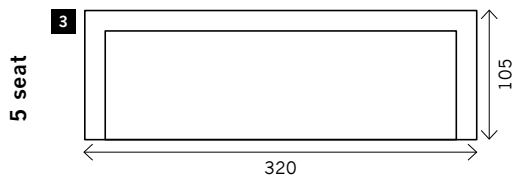

CHAMP

Width arms: 14 cm B
Height legs: 8,5 cm H
Sitting height: ca. 45 cm
Sitting depth: ca. 82 cm
Total height: ca. 80 cm
Total depth: ca. 105 cm

With skirt
(no legs visible)

2 arms

Poof