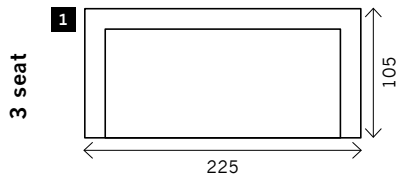

CHAMP

Width arms: 14 cm B
Height legs: 8,5 cm H
Sitting height: ca. 45 cm
Sitting depth: ca. 82 cm
Total height: ca. 80 cm
Total depth: ca. 105 cm

With skirt
(no legs visible)

2 arms