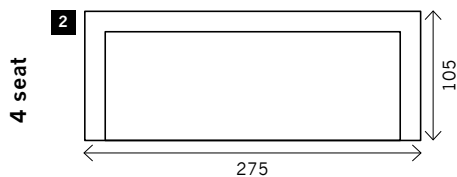

CHAMP

Width arms: 14 cm B
Height legs: 8,5 cm H
Sitting height: ca. 45 cm
Sitting depth: ca. 82 cm
Total height: ca. 80 cm
Total depth: ca. 105 cm

With skirt
(no legs visible)

2 arms

Poof