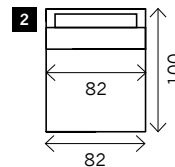

CIBEAU

Width arms: 18 cm
Height legs: 5 cm
Sitting height: ca. 42 cm
Total height: ca. 93 cm
Total depth: ca. 100 cm

2 arms

Arm L/R

Without arms

1 seat

1,5 seat

2 seat

3 seat

4 seat

Corner

Poof

Longchair L/R

Examples corner sofa's

Combination 1
3 seat arm L/R (9)
+ Longchair L/R (17)

Combination 2
1,5 seat arm L/R (3)
+ 1,5 seat no arm (4)
+ 1,5 seat arm L/R (3)
+ Poof 102 x 102 (15)

Combination 3
3 seat arm L/R (9)
+ Corner element (14)
+ 1,5 seat arm L/R (4)
+ Poof 102 x 80 (16)

Combination 4
1 seat arm L/R(1)
+ 3 seat no arm (9)
+ Poof 102 x 102 (15)
+ 3 seat no arm (9)
+ Poof 102 x 80 (16)