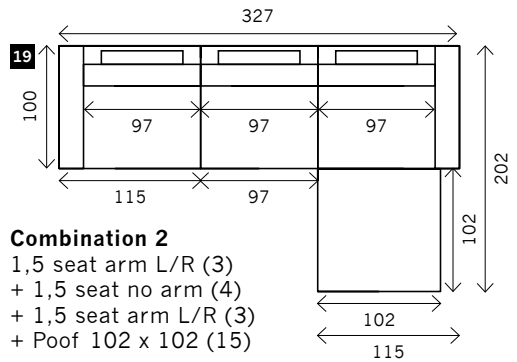

CIBEAU

Width arms: 18 cm
Height legs: 5 cm
Sitting height: ca. 42 cm
Total height: ca. 93 cm
Total depth: ca. 100 cm

2 arms

Arm L/R

Without arms

1 seat

1,5 seat

2 seat

3 seat

4 seat

Corner

Poof

Longchair L/R

Examples corner sofa's

Combination 1
3 seat arm L/R (9)
+ Longchair L/R (17)

Combination 2
1,5 seat arm L/R (3)
+ 1,5 seat no arm (4)
+ 1,5 seat arm L/R (3)
+ Poof 102 x 102 (15)

Combination 3
3 seat arm L/R (9)
+ Corner element (14)
+ 1,5 seat arm L/R (4)
+ Poof 102 x 80 (16)

Combination 4
1 seat arm L/R(1)
+ 3 seat no arm (9)
+ Poof 102 x 102 (15)
+ 3 seat no arm (9)
+ Poof 102 x 80 (16)