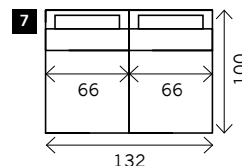

CIBEAU

Width arms: 18 cm
Height legs: 5 cm
Sitting height: ca. 42 cm
Total height: ca. 93 cm
Total depth: ca. 100 cm

2 arms

Arm L/R

Without arms

1 seat

1,5 seat

2 seat

3 seat

4 seat

Corner

Poof

Longchair L/R

Examples corner sofa's

Combination 1
3 seat arm L/R (9)
+ Longchair L/R (17)

Combination 2
1,5 seat arm L/R (3)
+ 1,5 seat no arm (4)
+ 1,5 seat arm L/R (3)
+ Poof 102 x 102 (15)

Combination 3
3 seat arm L/R (9)
+ Corner element (14)
+ 1,5 seat arm L/R (4)
+ Poof 102 x 80 (16)

Combination 4
1 seat arm L/R(1)
+ 3 seat no arm (9)
+ Poof 102 x 102 (15)
+ 3 seat no arm (9)
+ Poof 102 x 80 (16)