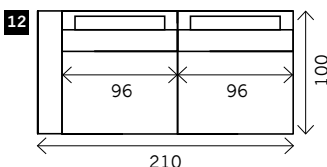

CIBEAU

Width arms: 18 cm
Height legs: 5 cm
Sitting height: ca. 42 cm
Total height: ca. 93 cm
Total depth: ca. 100 cm

2 arms

Arm L/R

Without arms

1 seat

1,5 seat

2 seat

3 seat

4 seat

Corner

Poof

Longchair L/R

Examples corner sofa's

Combination 1
3 seat arm L/R (9)
+ Longchair L/R (17)

Combination 2
1,5 seat arm L/R (3)
+ 1,5 seat no arm (4)
+ 1,5 seat arm L/R (3)
+ Poof 102 x 102 (15)

Combination 3
3 seat arm L/R (9)
+ Corner element (14)
+ 1,5 seat arm L/R (4)
+ Poof 102 x 80 (16)

Combination 4
1 seat arm L/R(1)
+ 3 seat no arm (9)
+ Poof 102 x 102 (15)
+ 3 seat no arm (9)
+ Poof 102 x 80 (16)