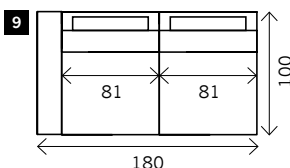

CIBEAU

Width arms: 18 cm
Height legs: 5 cm
Sitting height: ca. 42 cm
Total height: ca. 93 cm
Total depth: ca. 100 cm

2 arms

Arm L/R

Without arms

1 seat

1,5 seat

2 seat

3 seat

4 seat

Corner

Poof

Longchair L/R

Examples corner sofa's

Combination 1
3 seat arm L/R (9)
+ Longchair L/R (17)

Combination 2
1,5 seat arm L/R (3)
+ 1,5 seat no arm (4)
+ 1,5 seat arm L/R (3)
+ Poof 102 x 102 (15)

Combination 3
3 seat arm L/R (9)
+ Corner element (14)
+ 1,5 seat arm L/R (4)
+ Poof 102 x 80 (16)

Combination 4
1 seat arm L/R(1)
+ 3 seat no arm (9)
+ Poof 102 x 102 (15)
+ 3 seat no arm (9)
+ Poof 102 x 80 (16)