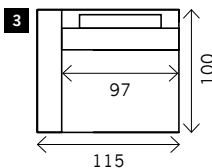

CIBEAU

Width arms: 18 cm
Height legs: 5 cm
Sitting height: ca. 42 cm
Total height: ca. 93 cm
Total depth: ca. 100 cm

2 arms

Arm L/R

Without arms

1 seat

1,5 seat

2 seat

3 seat

4 seat

Corner

Poof

Longchair L/R

Examples corner sofa's

Combination 1
3 seat arm L/R (9)
+ Longchair L/R (17)

Combination 2
1,5 seat arm L/R (3)
+ 1,5 seat no arm (4)
+ 1,5 seat arm L/R (3)
+ Poof 102 x 102 (15)

Combination 3
3 seat arm L/R (9)
+ Corner element (14)
+ 1,5 seat arm L/R (4)
+ Poof 102 x 80 (16)

Combination 4
1 seat arm L/R(1)
+ 3 seat no arm (9)
+ Poof 102 x 102 (15)
+ 3 seat no arm (9)
+ Poof 102 x 80 (16)