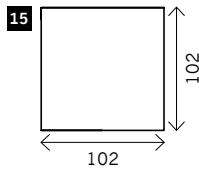

CIBEAU

Width arms: 18 cm
Height legs: 5 cm
Sitting height: ca. 42 cm
Total height: ca. 93 cm
Total depth: ca. 100 cm

2 arms

Arm L/R

Without arms

1 seat

1,5 seat

2 seat

3 seat

4 seat

Corner

Poof

Longchair L/R

Examples corner sofa's

Combination 1
3 seat arm L/R (9)
+ Longchair L/R (17)

Combination 2
1,5 seat arm L/R (3)
+ 1,5 seat no arm (4)
+ 1,5 seat arm L/R (3)
+ Poof 102 x 102 (15)

Combination 3
3 seat arm L/R (9)
+ Corner element (14)
+ 1,5 seat arm L/R (4)
+ Poof 102 x 80 (16)

Combination 4
1 seat arm L/R(1)
+ 3 seat no arm (9)
+ Poof 102 x 102 (15)
+ 3 seat no arm (9)
+ Poof 102 x 80 (16)