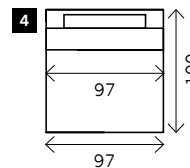

CIBEAU

Width arms: 18 cm
Height legs: 5 cm
Sitting height: ca. 42 cm
Total height: ca. 93 cm
Total depth: ca. 100 cm

2 arms

Arm L/R

Without arms

1 seat

1,5 seat

2 seat

3 seat

4 seat

Corner

Poof

Longchair L/R

Examples corner sofa's

Combination 1
3 seat arm L/R (9)
+ Longchair L/R (17)

Combination 2
1,5 seat arm L/R (3)
+ 1,5 seat no arm (4)
+ 1,5 seat arm L/R (3)
+ Poof 102 x 102 (15)

Combination 3
3 seat arm L/R (9)
+ Corner element (14)
+ 1,5 seat arm L/R (4)
+ Poof 102 x 80 (16)

Combination 4
1 seat arm L/R(1)
+ 3 seat no arm (9)
+ Poof 102 x 102 (15)
+ 3 seat no arm (9)
+ Poof 102 x 80 (16)