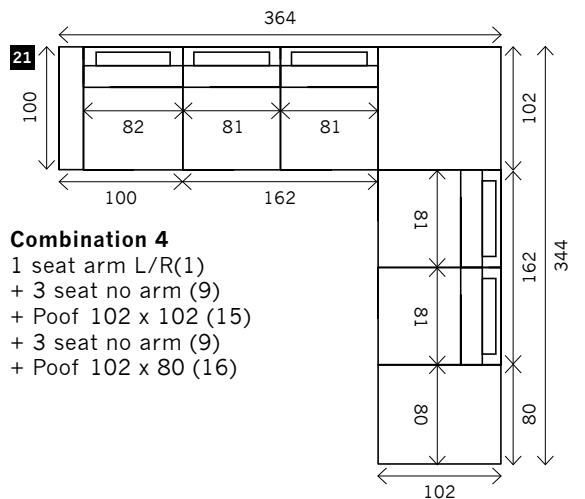

CIBEAU

Width arms: 18 cm
Height legs: 5 cm
Sitting height: ca. 42 cm
Total height: ca. 93 cm
Total depth: ca. 100 cm

2 arms

Arm L/R

Without arms

1 seat

1,5 seat

2 seat

3 seat

4 seat

Corner

Poof

Longchair L/R

Examples corner sofa's

Combination 1
3 seat arm L/R (9)
+ Longchair L/R (17)

Combination 2
1,5 seat arm L/R (3)
+ 1,5 seat no arm (4)
+ 1,5 seat arm L/R (3)
+ Poof 102 x 102 (15)

Combination 3
3 seat arm L/R (9)
+ Corner element (14)
+ 1,5 seat arm L/R (4)
+ Poof 102 x 80 (16)

Combination 4
1 seat arm L/R(1)
+ 3 seat no arm (9)
+ Poof 102 x 102 (15)
+ 3 seat no arm (9)
+ Poof 102 x 80 (16)