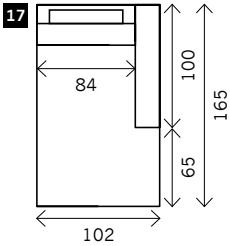

CIBEAU

Width arms: 18 cm
Height legs: 5 cm
Sitting height: ca. 42 cm
Total height: ca. 93 cm
Total depth: ca. 100 cm

2 arms

Arm L/R

Without arms

1 seat

1,5 seat

2 seat

3 seat

4 seat

Corner

Poof

Longchair L/R

Examples corner sofa's

Combination 1
3 seat arm L/R (9)
+ Longchair L/R (17)

Combination 2
1,5 seat arm L/R (3)
+ 1,5 seat no arm (4)
+ 1,5 seat arm L/R (3)
+ Poof 102 x 102 (15)

Combination 3
3 seat arm L/R (9)
+ Corner element (14)
+ 1,5 seat arm L/R (4)
+ Poof 102 x 80 (16)

Combination 4
1 seat arm L/R(1)
+ 3 seat no arm (9)
+ Poof 102 x 102 (15)
+ 3 seat no arm (9)
+ Poof 102 x 80 (16)