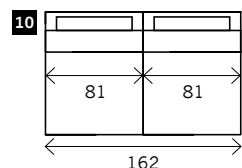

CIBEAU

Width arms: 18 cm
Height legs: 5 cm
Sitting height: ca. 42 cm
Total height: ca. 93 cm
Total depth: ca. 100 cm

2 arms

Arm L/R

Without arms

1 seat

1,5 seat

2 seat

3 seat

4 seat

Corner

Poof

Longchair L/R

Examples corner sofa's

Combination 1
3 seat arm L/R (9)
+ Longchair L/R (17)

Combination 2
1,5 seat arm L/R (3)
+ 1,5 seat no arm (4)
+ 1,5 seat arm L/R (3)
+ Poof 102 x 102 (15)

Combination 3
3 seat arm L/R (9)
+ Corner element (14)
+ 1,5 seat arm L/R (4)
+ Poof 102 x 80 (16)

Combination 4
1 seat arm L/R(1)
+ 3 seat no arm (9)
+ Poof 102 x 102 (15)
+ 3 seat no arm (9)
+ Poof 102 x 80 (16)