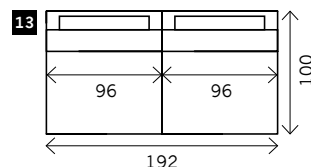

CIBEAU

Width arms: 18 cm
Height legs: 5 cm
Sitting height: ca. 42 cm
Total height: ca. 93 cm
Total depth: ca. 100 cm

2 arms

Arm L/R

Without arms

1 seat

1,5 seat

2 seat

3 seat

4 seat

Corner

Poof

Longchair L/R

Examples corner sofa's

Combination 1
3 seat arm L/R (9)
+ Longchair L/R (17)

Combination 2
1,5 seat arm L/R (3)
+ 1,5 seat no arm (4)
+ 1,5 seat arm L/R (3)
+ Poof 102 x 102 (15)

Combination 3
3 seat arm L/R (9)
+ Corner element (14)
+ 1,5 seat arm L/R (4)
+ Poof 102 x 80 (16)

Combination 4
1 seat arm L/R(1)
+ 3 seat no arm (9)
+ Poof 102 x 102 (15)
+ 3 seat no arm (9)
+ Poof 102 x 80 (16)