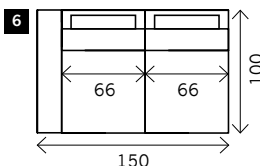

CIBEAU

Width arms: 18 cm
Height legs: 5 cm
Sitting height: ca. 42 cm
Total height: ca. 93 cm
Total depth: ca. 100 cm

2 arms

Arm L/R

Without arms

1 seat

1,5 seat

2 seat

3 seat

4 seat

Corner

Poof

Longchair L/R

Examples corner sofa's

Combination 1
3 seat arm L/R (9)
+ Longchair L/R (17)

Combination 2
1,5 seat arm L/R (3)
+ 1,5 seat no arm (4)
+ 1,5 seat arm L/R (3)
+ Poof 102 x 102 (15)

Combination 3
3 seat arm L/R (9)
+ Corner element (14)
+ 1,5 seat arm L/R (4)
+ Poof 102 x 80 (16)

Combination 4
1 seat arm L/R(1)
+ 3 seat no arm (9)
+ Poof 102 x 102 (15)
+ 3 seat no arm (9)
+ Poof 102 x 80 (16)