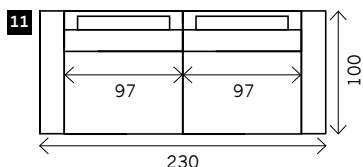

CIBEAU

Width arms: 18 cm
Height legs: 5 cm
Sitting height: ca. 42 cm
Total height: ca. 93 cm
Total depth: ca. 100 cm

2 arms

Arm L/R

Without arms

1 seat

1,5 seat

2 seat

3 seat

4 seat

Corner

Poof

Longchair L/R

Examples corner sofa's

Combination 1
3 seat arm L/R (9)
+ Longchair L/R (17)

Combination 2
1,5 seat arm L/R (3)
+ 1,5 seat no arm (4)
+ 1,5 seat arm L/R (3)
+ Poof 102 x 102 (15)

Combination 3
3 seat arm L/R (9)
+ Corner element (14)
+ 1,5 seat arm L/R (4)
+ Poof 102 x 80 (16)

Combination 4
1 seat arm L/R(1)
+ 3 seat no arm (9)
+ Poof 102 x 102 (15)
+ 3 seat no arm (9)
+ Poof 102 x 80 (16)