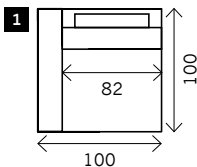

CIBEAU

Width arms: 18 cm
Height legs: 5 cm
Sitting height: ca. 42 cm
Total height: ca. 93 cm
Total depth: ca. 100 cm

2 arms

Arm L/R

Without arms

1 seat

1,5 seat

2 seat

3 seat

4 seat

Corner

Poof

Longchair L/R

Examples corner sofa's

Combination 1
3 seat arm L/R (9)
+ Longchair L/R (17)

Combination 2
1,5 seat arm L/R (3)
+ 1,5 seat no arm (4)
+ 1,5 seat arm L/R (3)
+ Poof 102 x 102 (15)

Combination 3
3 seat arm L/R (9)
+ Corner element (14)
+ 1,5 seat arm L/R (4)
+ Poof 102 x 80 (16)

Combination 4
1 seat arm L/R(1)
+ 3 seat no arm (9)
+ Poof 102 x 102 (15)
+ 3 seat no arm (9)
+ Poof 102 x 80 (16)