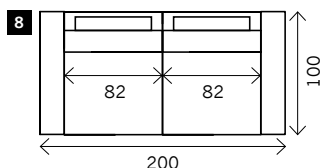

CIBEAU

Width arms: 18 cm
Height legs: 5 cm
Sitting height: ca. 42 cm
Total height: ca. 93 cm
Total depth: ca. 100 cm

2 arms

Arm L/R

Without arms

1 seat

1,5 seat

2 seat

3 seat

4 seat

Corner

Poof

Longchair L/R

Examples corner sofa's

Combination 1
3 seat arm L/R (9)
+ Longchair L/R (17)

Combination 2
1,5 seat arm L/R (3)
+ 1,5 seat no arm (4)
+ 1,5 seat arm L/R (3)
+ Poof 102 x 102 (15)

Combination 3
3 seat arm L/R (9)
+ Corner element (14)
+ 1,5 seat arm L/R (4)
+ Poof 102 x 80 (16)

Combination 4
1 seat arm L/R(1)
+ 3 seat no arm (9)
+ Poof 102 x 102 (15)
+ 3 seat no arm (9)
+ Poof 102 x 80 (16)