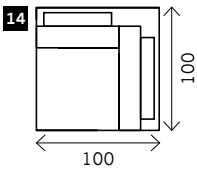

CIBEAU

Width arms: 18 cm
Height legs: 5 cm
Sitting height: ca. 42 cm
Total height: ca. 93 cm
Total depth: ca. 100 cm

2 arms

Arm L/R

Without arms

1 seat

1,5 seat

2 seat

3 seat

4 seat

Corner

Poof

Longchair L/R

Examples corner sofa's

Combination 1
3 seat arm L/R (9)
+ Longchair L/R (17)

Combination 2
1,5 seat arm L/R (3)
+ 1,5 seat no arm (4)
+ 1,5 seat arm L/R (3)
+ Poof 102 x 102 (15)