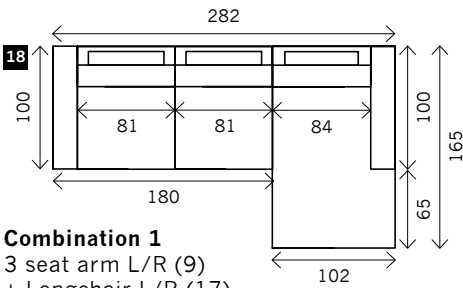

CIBEAU

Width arms: 18 cm
Height legs: 5 cm
Sitting height: ca. 42 cm
Total height: ca. 93 cm
Total depth: ca. 100 cm

2 arms

Arm L/R

Without arms

1 seat

1,5 seat

2 seat

3 seat

4 seat

Corner

Poof

Longchair L/R

Examples corner sofa's

Combination 1
3 seat arm L/R (9)
+ Longchair L/R (17)

Combination 2
1,5 seat arm L/R (3)
+ 1,5 seat no arm (4)
+ 1,5 seat arm L/R (3)
+ Poof 102 x 102 (15)

Combination 3
3 seat arm L/R (9)
+ Corner element (14)
+ 1,5 seat arm L/R (4)
+ Poof 102 x 80 (16)

Combination 4
1 seat arm L/R(1)
+ 3 seat no arm (9)
+ Poof 102 x 102 (15)
+ 3 seat no arm (9)
+ Poof 102 x 80 (16)