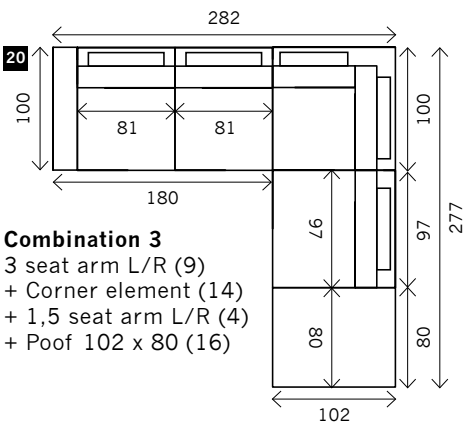

CIBEAU

Width arms: 18 cm
Height legs: 5 cm
Sitting height: ca. 42 cm
Total height: ca. 93 cm
Total depth: ca. 100 cm

2 arms

Arm L/R

Without arms

1 seat

1,5 seat

2 seat

3 seat

4 seat

Corner

Poof

Longchair L/R

Examples corner sofa's

Combination 1
3 seat arm L/R (9)
+ Longchair L/R (17)

Combination 2
1,5 seat arm L/R (3)
+ 1,5 seat no arm (4)
+ 1,5 seat arm L/R (3)
+ Poof 102 x 102 (15)

Combination 3
3 seat arm L/R (9)
+ Corner element (14)
+ 1,5 seat arm L/R (4)
+ Poof 102 x 80 (16)

Combination 4
1 seat arm L/R(1)
+ 3 seat no arm (9)
+ Poof 102 x 102 (15)
+ 3 seat no arm (9)
+ Poof 102 x 80 (16)