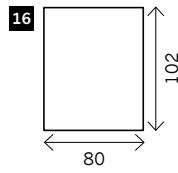

CIBEAU

Width arms: 18 cm
Height legs: 5 cm
Sitting height: ca. 42 cm
Total height: ca. 93 cm
Total depth: ca. 100 cm

2 arms

Arm L/R

Without arms

1 seat

1,5 seat

2 seat

3 seat

4 seat

Corner

Poof

Longchair L/R

Examples corner sofa's

Combination 1
3 seat arm L/R (9)
+ Longchair L/R (17)

Combination 2
1,5 seat arm L/R (3)
+ 1,5 seat no arm (4)
+ 1,5 seat arm L/R (3)
+ Poof 102 x 102 (15)

Combination 3
3 seat arm L/R (9)
+ Corner element (14)
+ 1,5 seat arm L/R (4)
+ Poof 102 x 80 (16)

Combination 4
1 seat arm L/R(1)
+ 3 seat no arm (9)
+ Poof 102 x 102 (15)
+ 3 seat no arm (9)
+ Poof 102 x 80 (16)