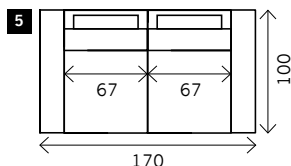

CIBEAU

Width arms: 18 cm
Height legs: 5 cm
Sitting height: ca. 42 cm
Total height: ca. 93 cm
Total depth: ca. 100 cm

2 arms

Arm L/R

Without arms

1 seat

1,5 seat

2 seat

3 seat

4 seat

Corner

Poof

Longchair L/R

Examples corner sofa's

Combination 1
3 seat arm L/R (9)
+ Longchair L/R (17)

Combination 2
1,5 seat arm L/R (3)
+ 1,5 seat no arm (4)
+ 1,5 seat arm L/R (3)
+ Poof 102 x 102 (15)

Combination 3
3 seat arm L/R (9)
+ Corner element (14)
+ 1,5 seat arm L/R (4)
+ Poof 102 x 80 (16)

Combination 4
1 seat arm L/R(1)
+ 3 seat no arm (9)
+ Poof 102 x 102 (15)
+ 3 seat no arm (9)
+ Poof 102 x 80 (16)