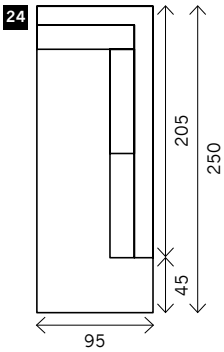

CITIZEN

Width arms: 15 cm
Height legs: 5 cm
Sitting height: ca. 40 cm
Total height: ca. 80 cm
Total depth: ca. 95 cm

Toss cushions 45 x 45 cm:
 Seats with 2 arms: 2x
 Seats with 1 arm/Meridienne/Longchair: 1x

2 arms

Arm L/R

Without arms

Corner

Poof

Square:

85 x 85 / 95 x 95 / 105 x 105

Rectangle:

85 x 70 / 95 x 70 / 105 x 70

Meridienne L/R

Longchair L/R

Examples corner sofa's

Combination 1

3,5 seat arm L/R (14)
+ Meridienne L/R (24)

Combination 2

1,5 seat arm L/R (2)
+ Poof (23)
+ 1,5 seat without arms (3)
+ Longchair L/R (26)