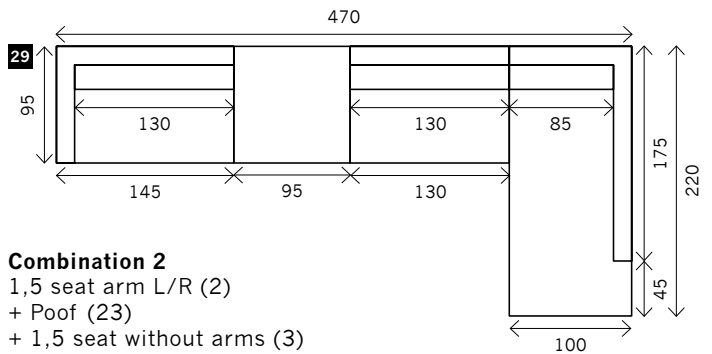

2 arms

Arm L/R

Without arms

Corner

Poof

Square:

85 x 85 / 95 x 95 / 105 x 105

Rectangle:

85 x 70 / 95 x 70 / 105 x 70

Meridienne L/R

Longchair L/R

Examples corner sofa's

Combination 1

3,5 seat arm L/R (14)
+ Meridienne L/R (24)

Combination 2

1,5 seat arm L/R (2)
+ Poof (23)
+ 1,5 seat without arms (3)
+ Longchair L/R (26)

Combination 3

3,5 seat arm L/R (14)
+ Longchair L/R (25)

Combination 4

2,5 seat arm L/R (8)
+ Longchair L/R (27)