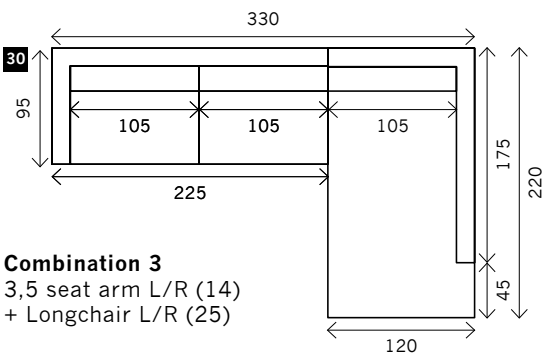

2 arms

Arm L/R

Without arms

Corner

Poof

Square:

85 x 85 / 95 x 95 / 105 x 105

Rectangle:

85 x 70 / 95 x 70 / 105 x 70

Meridienne L/R

Longchair L/R

Examples corner sofa's

Combination 1

3,5 seat arm L/R (14)
+ Meridienne L/R (24)

Combination 2

1,5 seat arm L/R (2)
+ Poof (23)
+ 1,5 seat without arms (3)
+ Longchair L/R (26)

Combination 3

3,5 seat arm L/R (14)
+ Longchair L/R (25)

Combination 4

2,5 seat arm L/R (8)
+ Longchair L/R (27)