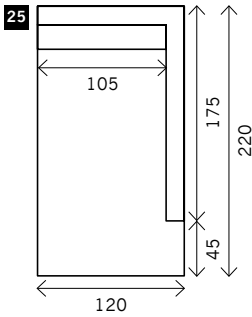

CITIZEN

Width arms: 15 cm
Height legs: 5 cm
Sitting height: ca. 40 cm
Total height: ca. 80 cm
Total depth: ca. 95 cm

Toss cushions 45 x 45 cm:
 Seats with 2 arms: 2x
 Seats with 1 arm/Meridienne/Longchair: 1x

2 arms

Arm L/R

Without arms

Corner

Poof

Square:

85 x 85 / 95 x 95 / 105 x 105

Rectangle:

85 x 70 / 95 x 70 / 105 x 70

Meridienne L/R

Longchair L/R

Examples corner sofa's

Combination 1

3,5 seat arm L/R (14)
+ Meridienne L/R (24)

Combination 2

1,5 seat arm L/R (2)
+ Poof (23)
+ 1,5 seat without arms (3)
+ Longchair L/R (26)