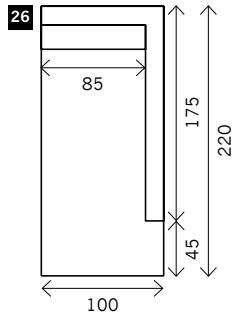

CITIZEN

Width arms: 15 cm
Height legs: 5 cm
Sitting height: ca. 40 cm
Total height: ca. 80 cm
Total depth: ca. 95 cm

Toss cushions 45 x 45 cm:
 Seats with 2 arms: 2x
 Seats with 1 arm/Meridienne/Longchair: 1x

2 arms

Arm L/R

Without arms

Corner

Poof

Square:

85 x 85 / 95 x 95 / 105 x 105

Rectangle:

85 x 70 / 95 x 70 / 105 x 70

Meridienne L/R

Longchair L/R

Examples corner sofa's

Combination 1

3,5 seat arm L/R (14)
+ Meridienne L/R (24)

Combination 2

1,5 seat arm L/R (2)
+ Poof (23)
+ 1,5 seat without arms (3)
+ Longchair L/R (26)