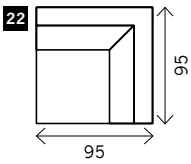

CITIZEN

Width arms: 15 cm
Height legs: 5 cm
Sitting height: ca. 40 cm
Total height: ca. 80 cm
Total depth: ca. 95 cm

Toss cushions 45 x 45 cm:
 Seats with 2 arms: 2x
 Seats with 1 arm/Meridienne/Longchair: 1x

2 arms

Arm L/R

Without arms

Corner

Poof

Square:

85 x 85 / 95 x 95 / 105 x 105

Rectangle:

85 x 70 / 95 x 70 / 105 x 70

Meridienne L/R

Longchair L/R

Examples corner sofa's

Combination 1

3,5 seat arm L/R (14)
+ Meridienne L/R (24)

Combination 2

1,5 seat arm L/R (2)
+ Poof (23)
+ 1,5 seat without arms (3)
+ Longchair L/R (26)