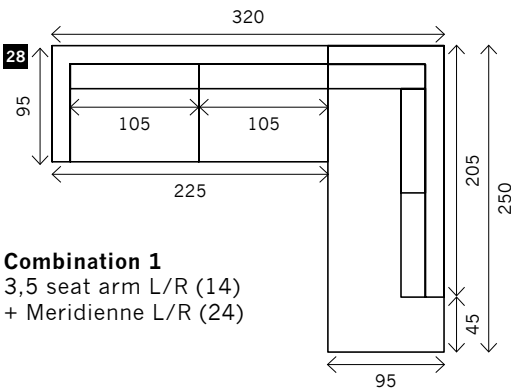

2 arms

Arm L/R

Without arms

Corner

Poof

Square:

85 x 85 / 95 x 95 / 105 x 105

Rectangle:

85 x 70 / 95 x 70 / 105 x 70

Meridienne L/R

Longchair L/R

Examples corner sofa's

Combination 1

3,5 seat arm L/R (14)
+ Meridienne L/R (24)

Combination 2

1,5 seat arm L/R (2)
+ Poof (23)
+ 1,5 seat without arms (3)
+ Longchair L/R (26)

Combination 3

3,5 seat arm L/R (14)
+ Longchair L/R (25)

Combination 4

2,5 seat arm L/R (8)
+ Longchair L/R (27)