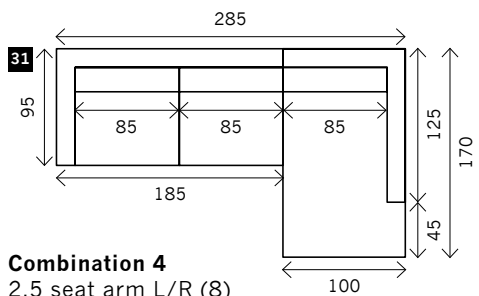

2 arms

Arm L/R

Without arms

Corner

Poof

Square:

85 x 85 / 95 x 95 / 105 x 105

Rectangle:

85 x 70 / 95 x 70 / 105 x 70

Meridienne L/R

Longchair L/R

Examples corner sofa's

Combination 1

3,5 seat arm L/R (14)
+ Meridienne L/R (24)

Combination 2

1,5 seat arm L/R (2)
+ Poof (23)
+ 1,5 seat without arms (3)
+ Longchair L/R (26)

Combination 3

3,5 seat arm L/R (14)
+ Longchair L/R (25)

Combination 4

2,5 seat arm L/R (8)
+ Longchair L/R (27)