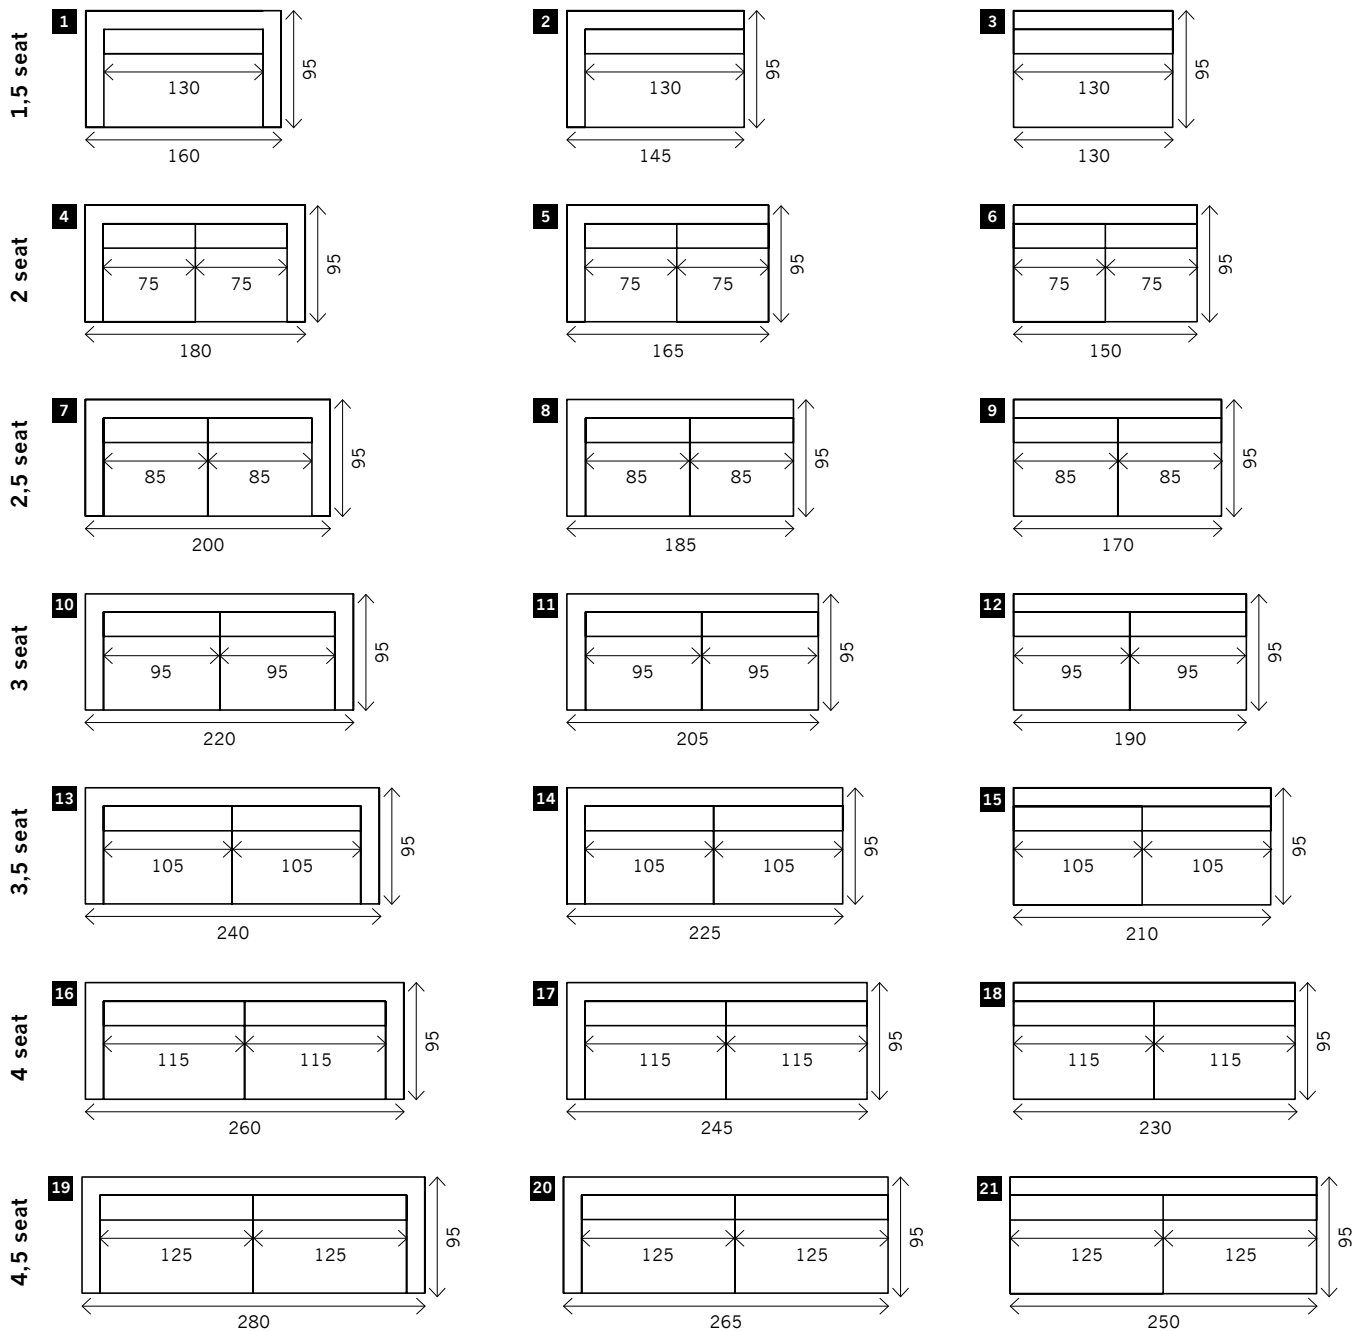

CITIZEN

Width arms: 15 cm
Height legs: 5 cm
Sitting height: ca. 40 cm
Total height: ca. 80 cm
Total depth: ca. 95 cm

Toss cushions 45 x 45 cm:
 Seats with 2 arms: 2x
 Seats with 1 arm/Meridienne/Longchair: 1x

2 arms

Arm L/R

Without arms

Corner

Poof

Square:

85 x 85 / 95 x 95 / 105 x 105

Rectangle:

85 x 70 / 95 x 70 / 105 x 70

Meridienne L/R

Longchair L/R

Examples corner sofa's

Combination 1

3,5 seat arm L/R (14)
+ Meridienne L/R (24)

Combination 2

1,5 seat arm L/R (2)
+ Poof (23)
+ 1,5 seat without arms (3)
+ Longchair L/R (26)

Combination 3

3,5 seat arm L/R (14)
+ Longchair L/R (25)

Combination 4

2,5 seat arm L/R (8)
+ Longchair L/R (27)