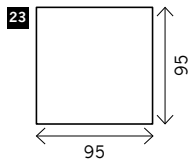

2 arms

Arm L/R

Without arms

Corner

Poof

Square:

85 x 85 / 95 x 95 / 105 x 105

Rectangle:

85 x 70 / 95 x 70 / 105 x 70

Meridienne L/R

Longchair L/R

Examples corner sofa's

Combination 1

3,5 seat arm L/R (14)
+ Meridienne L/R (24)

Combination 2

1,5 seat arm L/R (2)
+ Poof (23)
+ 1,5 seat without arms (3)
+ Longchair L/R (26)