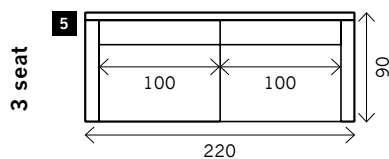

# COSMO

**Width arms:** 10 cm  
**Height legs:** 17 cm  
**Sitting height:** ca. 49 cm  
**Total height:** ca. 87 cm  
**Total depth:** ca. 90 cm

**Toss cushions 45 x 45 cm:**  
Seats with 2 arms: 2x  
Seats with 1 arm/Meridienne/Longchair: 1x

## Arm L/R

**Corner**

**Poof**

**Meridienne L/R**

**Longchair L/R**

**Examples corner sofa's**

**Combination 1**  
3,5 seat arm L/R (8)  
+ Meridienne L/R (16)

**Combination 2**  
3 seat arm L/R (6)  
+ Longchair L/R (17)