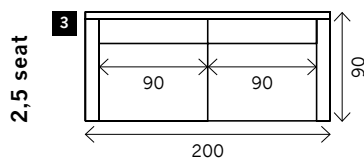

# COSMO

**Width arms:** 10 cm  
**Height legs:** 17 cm  
**Sitting height:** ca. 49 cm  
**Total height:** ca. 87 cm  
**Total depth:** ca. 90 cm

**Toss cushions 45 x 45 cm:**  
Seats with 2 arms: 2x  
Seats with 1 arm/Meridienne/Longchair: 1x

## Arm L/R

**Corner**

**Poof**

**Meridienne L/R**

**Longchair L/R**

**Examples corner sofa's**

**Combination 1**  
3,5 seat arm L/R (8)  
+ Meridienne L/R (16)

**Combination 2**  
3 seat arm L/R (6)  
+ Longchair L/R (17)