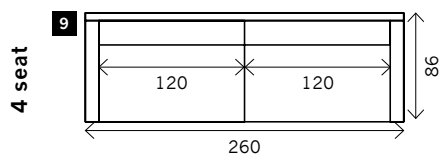

# COSMO

**Width arms:** 10 cm  
**Height legs:** 17 cm  
**Sitting height:** ca. 49 cm  
**Total height:** ca. 87 cm  
**Total depth:** ca. 90 cm

**Toss cushions 45 x 45 cm:**  
Seats with 2 arms: 2x  
Seats with 1 arm/Meridienne/Longchair: 1x

## Arm L/R

**Corner**

**Poof**

**Meridienne L/R**

**Longchair L/R**

**Examples corner sofa's**

**Combination 1**  
3,5 seat arm L/R (8)  
+ Meridienne L/R (16)

**Combination 2**  
3 seat arm L/R (6)  
+ Longchair L/R (17)