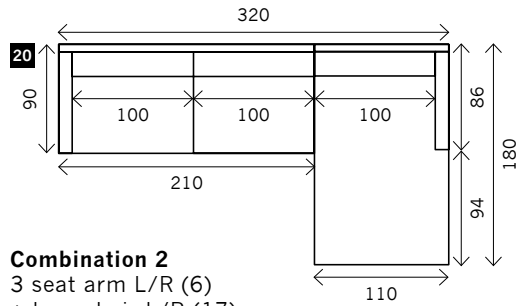

# COSMO

**Width arms:** 10 cm  
**Height legs:** 17 cm  
**Sitting height:** ca. 49 cm  
**Total height:** ca. 87 cm  
**Total depth:** ca. 90 cm

**Toss cushions 45 x 45 cm:**  
Seats with 2 arms: 2x  
Seats with 1 arm/Meridienne/Longchair: 1x

## Arm L/R

**Corner**

**Poof**

**Meridienne L/R**

**Longchair L/R**

**Examples corner sofa's**

**Combination 1**  
3,5 seat arm L/R (8)  
+ Meridienne L/R (16)

**Combination 2**  
3 seat arm L/R (6)  
+ Longchair L/R (17)