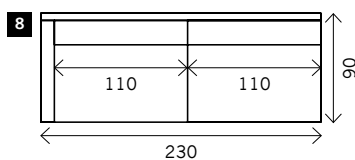

COSMO

Width arms: 10 cm
Height legs: 17 cm
Sitting height: ca. 49 cm
Total height: ca. 87 cm
Total depth: ca. 90 cm

Toss cushions 45 x 45 cm:
Seats with 2 arms: 2x
Seats with 1 arm/Meridienne/Longchair: 1x

2 arms

Arm L/R