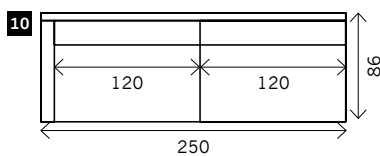

COSMO

Width arms: 10 cm
Height legs: 17 cm
Sitting height: ca. 49 cm
Total height: ca. 87 cm
Total depth: ca. 90 cm

Toss cushions 45 x 45 cm:
Seats with 2 arms: 2x
Seats with 1 arm/Meridienne/Longchair: 1x

2 arms

Arm L/R