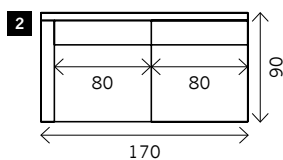

COSMO

Width arms: 10 cm
Height legs: 17 cm
Sitting height: ca. 49 cm
Total height: ca. 87 cm
Total depth: ca. 90 cm

Toss cushions 45 x 45 cm:
Seats with 2 arms: 2x
Seats with 1 arm/Meridienne/Longchair: 1x

2 arms

Arm L/R