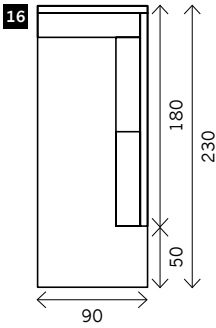

# COSMO

**Width arms:** 10 cm  
**Height legs:** 17 cm  
**Sitting height:** ca. 49 cm  
**Total height:** ca. 87 cm  
**Total depth:** ca. 90 cm

**Toss cushions 45 x 45 cm:**  
Seats with 2 arms: 2x  
Seats with 1 arm/Meridienne/Longchair: 1x

## Arm L/R

**Corner**

**Poof**

**Meridienne L/R**

**Longchair L/R**

**Examples corner sofa's**

**Combination 1**  
3,5 seat arm L/R (8)  
+ Meridienne L/R (16)

**Combination 2**  
3 seat arm L/R (6)  
+ Longchair L/R (17)

**Combination 1**  
2 seat arm L/R (2)  
+ Longchair L/R (18)