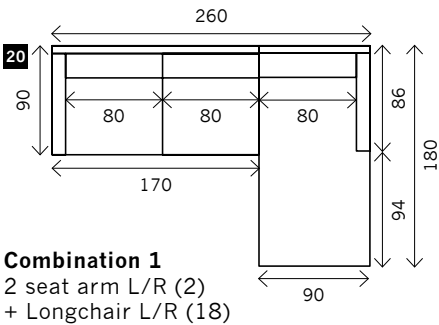

# COSMO

**Width arms:** 10 cm  
**Height legs:** 17 cm  
**Sitting height:** ca. 49 cm  
**Total height:** ca. 87 cm  
**Total depth:** ca. 90 cm

**Toss cushions 45 x 45 cm:**  
Seats with 2 arms: 2x  
Seats with 1 arm/Meridienne/Longchair: 1x

## Arm L/R

**Corner**

**Poof**

**Meridienne L/R**

**Longchair L/R**

**Examples corner sofa's**

**Combination 1**  
3,5 seat arm L/R (8)  
+ Meridienne L/R (16)

**Combination 2**  
3 seat arm L/R (6)  
+ Longchair L/R (17)

**Combination 1**  
2 seat arm L/R (2)  
+ Longchair L/R (18)