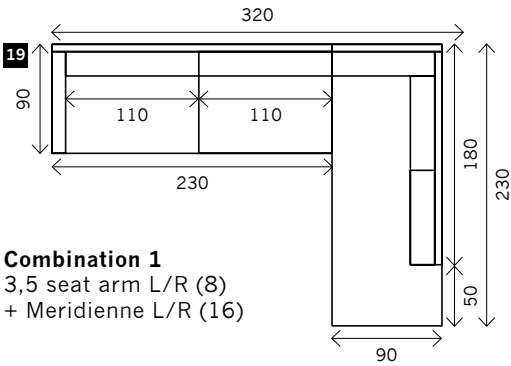

# COSMO

**Width arms:** 10 cm  
**Height legs:** 17 cm  
**Sitting height:** ca. 49 cm  
**Total height:** ca. 87 cm  
**Total depth:** ca. 90 cm

**Toss cushions 45 x 45 cm:**  
Seats with 2 arms: 2x  
Seats with 1 arm/Meridienne/Longchair: 1x

## Arm L/R

**Corner**

**Poof**

**Meridienne L/R**

**Longchair L/R**

**Examples corner sofa's**

**Combination 1**  
3,5 seat arm L/R (8)  
+ Meridienne L/R (16)

**Combination 2**  
3 seat arm L/R (6)  
+ Longchair L/R (17)

**Combination 1**  
2 seat arm L/R (2)  
+ Longchair L/R (18)