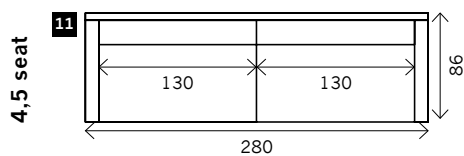

# COSMO

**Width arms:** 10 cm  
**Height legs:** 17 cm  
**Sitting height:** ca. 49 cm  
**Total height:** ca. 87 cm  
**Total depth:** ca. 90 cm

**Toss cushions 45 x 45 cm:**  
Seats with 2 arms: 2x  
Seats with 1 arm/Meridienne/Longchair: 1x

## Arm L/R

**Corner**

**Poof**

**Meridienne L/R**

**Longchair L/R**

**Examples corner sofa's**

**Combination 1**  
3,5 seat arm L/R (8)  
+ Meridienne L/R (16)

**Combination 2**  
3 seat arm L/R (6)  
+ Longchair L/R (17)