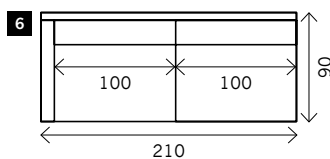

COSMO

Width arms: 10 cm
Height legs: 17 cm
Sitting height: ca. 49 cm
Total height: ca. 87 cm
Total depth: ca. 90 cm

Toss cushions 45 x 45 cm:
Seats with 2 arms: 2x
Seats with 1 arm/Meridienne/Longchair: 1x

2 arms

Arm L/R