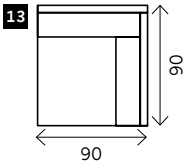

Corner

Poof

Meridienne L/R

Longchair L/R

Examples corner sofa's