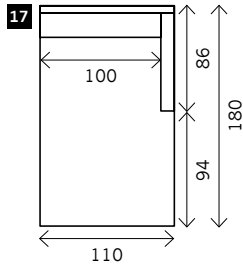

# COSMO

**Width arms:** 10 cm  
**Height legs:** 17 cm  
**Sitting height:** ca. 49 cm  
**Total height:** ca. 87 cm  
**Total depth:** ca. 90 cm

**Toss cushions 45 x 45 cm:**  
Seats with 2 arms: 2x  
Seats with 1 arm/Meridienne/Longchair: 1x

## Arm L/R

**Corner**

**Poof**

**Meridienne L/R**

**Longchair L/R**

**Examples corner sofa's**

**Combination 1**  
3,5 seat arm L/R (8)  
+ Meridienne L/R (16)

**Combination 2**  
3 seat arm L/R (6)  
+ Longchair L/R (17)