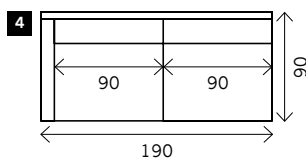

COSMO

Width arms: 10 cm
Height legs: 17 cm
Sitting height: ca. 49 cm
Total height: ca. 87 cm
Total depth: ca. 90 cm

Toss cushions 45 x 45 cm:
Seats with 2 arms: 2x
Seats with 1 arm/Meridienne/Longchair: 1x

2 arms

Arm L/R