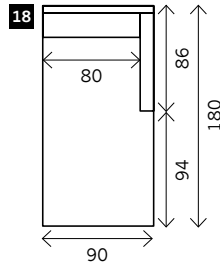

# COSMO

**Width arms:** 10 cm  
**Height legs:** 17 cm  
**Sitting height:** ca. 49 cm  
**Total height:** ca. 87 cm  
**Total depth:** ca. 90 cm

**Toss cushions 45 x 45 cm:**  
Seats with 2 arms: 2x  
Seats with 1 arm/Meridienne/Longchair: 1x

## Arm L/R

**Corner**

**Poof**

**Meridienne L/R**

**Longchair L/R**

**Examples corner sofa's**

**Combination 1**  
3,5 seat arm L/R (8)  
+ Meridienne L/R (16)

**Combination 2**  
3 seat arm L/R (6)  
+ Longchair L/R (17)