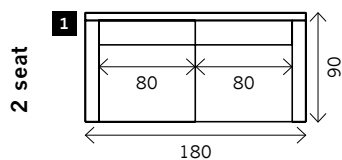

# COSMO

**Width arms:** 10 cm  
**Height legs:** 17 cm  
**Sitting height:** ca. 49 cm  
**Total height:** ca. 87 cm  
**Total depth:** ca. 90 cm

**Toss cushions 45 x 45 cm:**  
Seats with 2 arms: 2x  
Seats with 1 arm/Meridienne/Longchair: 1x

## Arm L/R

**Corner**

**Poof**

**Meridienne L/R**

**Longchair L/R**

**Examples corner sofa's**

**Combination 1**  
3,5 seat arm L/R (8)  
+ Meridienne L/R (16)

**Combination 2**  
3 seat arm L/R (6)  
+ Longchair L/R (17)