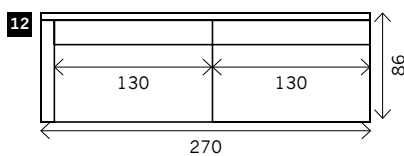

COSMO

Width arms: 10 cm
Height legs: 17 cm
Sitting height: ca. 49 cm
Total height: ca. 87 cm
Total depth: ca. 90 cm

Toss cushions 45 x 45 cm:
Seats with 2 arms: 2x
Seats with 1 arm/Meridienne/Longchair: 1x

2 arms

Arm L/R