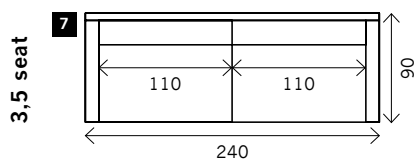

# COSMO

**Width arms:** 10 cm  
**Height legs:** 17 cm  
**Sitting height:** ca. 49 cm  
**Total height:** ca. 87 cm  
**Total depth:** ca. 90 cm

**Toss cushions 45 x 45 cm:**  
Seats with 2 arms: 2x  
Seats with 1 arm/Meridienne/Longchair: 1x

## Arm L/R

**Corner**

**Poof**

**Meridienne L/R**

**Longchair L/R**

**Examples corner sofa's**

**Combination 1**  
3,5 seat arm L/R (8)  
+ Meridienne L/R (16)

**Combination 2**  
3 seat arm L/R (6)  
+ Longchair L/R (17)