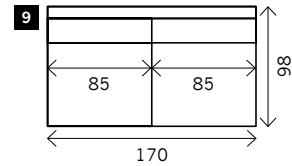

DEVINO

Width arms: 25 cm
Height legs: 4 cm
Sitting height: ca. 48 cm
Total height: ca. 88 cm
Total depth: ca. 98 cm

Toss cushions 45 x 45 cm:
 Seats with 2 arms: 2x
 Seats with 1 arm/Meridienne/Longchair: 1x

2 arms

Arm L/R

Without arms

2 seat

2,5 seat

3 seat

3,5 seat

4 seat

4,5 seat

Corner

Poof

Square:
85 x 85 / 95 x 95 / 105 x 105

Rectangle:
58 x 70 / 95 x 70 / 105 x 70

Meridienne L/R

Longchair L/R

Examples corner sofa's