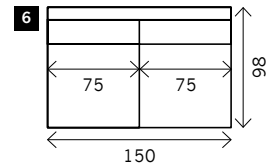

DEVINO

Width arms: 25 cm
Height legs: 4 cm
Sitting height: ca. 48 cm
Total height: ca. 88 cm
Total depth: ca. 98 cm

Toss cushions 45 x 45 cm:
 Seats with 2 arms: 2x
 Seats with 1 arm/Meridienne/Longchair: 1x

2 arms

Arm L/R

Without arms

2 seat

2,5 seat

3 seat

3,5 seat

4 seat

4,5 seat

Corner

Poof

Square:
85 x 85 / 95 x 95 / 105 x 105

Rectangle:
58 x 70 / 95 x 70 / 105 x 70

Meridienne L/R

Longchair L/R

Examples corner sofa's