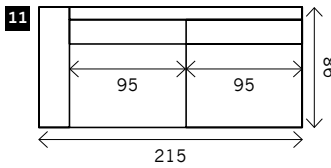

DEVINO

Width arms: 25 cm
Height legs: 4 cm
Sitting height: ca. 48 cm
Total height: ca. 88 cm
Total depth: ca. 98 cm

Toss cushions 45 x 45 cm:
 Seats with 2 arms: 2x
 Seats with 1 arm/Meridienne/Longchair: 1x

2 arms

Arm L/R

Without arms

2 seat

2,5 seat

3 seat

3,5 seat

4 seat

4,5 seat

Corner

Poof

Square:
85 x 85 / 95 x 95 / 105 x 105

Rectangle:
58 x 70 / 95 x 70 / 105 x 70

Meridienne L/R

Longchair L/R

Examples corner sofa's