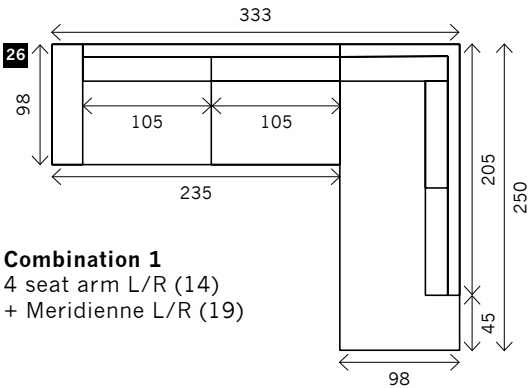

4,5 seat

Corner

Poof

Square:
85 x 85 / 95 x 95 / 105 x 105

Rectangle:
58 x 70 / 95 x 70 / 105 x 70

Meridienne L/R

Longchair L/R

Examples corner sofa's

Combination 1
4 seat arm L/R (14)
+ Meridienne L/R (19)

Combination 2
3,5 seat arm L/R (11)
+ Meridienne L/R (20)

Combination 3
3,5 seat arm L/R (11)
+ Longchair L/R (21)

Combination 4
3 seat arm L/R (8)
+ Longchair L/R (22)