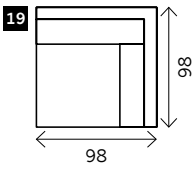

DEVINO

Width arms: 25 cm
Height legs: 4 cm
Sitting height: ca. 48 cm
Total height: ca. 88 cm
Total depth: ca. 98 cm

Toss cushions 45 x 45 cm:
 Seats with 2 arms: 2x
 Seats with 1 arm/Meridienne/Longchair: 1x

2 arms

Arm L/R

Without arms

2 seat

2,5 seat

3 seat

3,5 seat

4 seat

4,5 seat

Corner

Poof

Square:
85 x 85 / 95 x 95 / 105 x 105

Rectangle:
58 x 70 / 95 x 70 / 105 x 70

Meridienne L/R

Longchair L/R

Examples corner sofa's