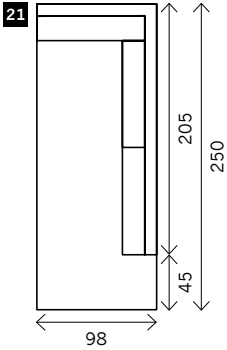

DEVINO

Width arms: 25 cm
Height legs: 4 cm
Sitting height: ca. 48 cm
Total height: ca. 88 cm
Total depth: ca. 98 cm

Toss cushions 45 x 45 cm:
 Seats with 2 arms: 2x
 Seats with 1 arm/Meridienne/Longchair: 1x

4,5 seat

Corner

Poof

Square:
85 x 85 / 95 x 95 / 105 x 105

Rectangle:
58 x 70 / 95 x 70 / 105 x 70

Meridienne L/R

Longchair L/R

Examples corner sofa's

Combination 1
4 seat arm L/R (14)
+ Meridienne L/R (19)

Combination 2
3,5 seat arm L/R (11)
+ Meridienne L/R (20)

Combination 3
3,5 seat arm L/R (11)
+ Longchair L/R (21)

Combination 4
3 seat arm L/R (8)
+ Longchair L/R (22)