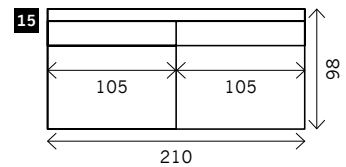

DEVINO

Width arms: 25 cm
Height legs: 4 cm
Sitting height: ca. 48 cm
Total height: ca. 88 cm
Total depth: ca. 98 cm

Toss cushions 45 x 45 cm:
 Seats with 2 arms: 2x
 Seats with 1 arm/Meridienne/Longchair: 1x

2 arms

Arm L/R

Without arms

2 seat

2,5 seat

3 seat

3,5 seat

4 seat

4,5 seat

Corner

Poof

Square:
85 x 85 / 95 x 95 / 105 x 105

Rectangle:
58 x 70 / 95 x 70 / 105 x 70

Meridienne L/R

Longchair L/R

Examples corner sofa's