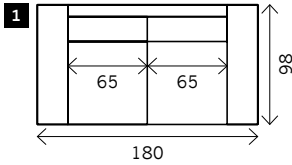

DEVINO

Width arms: 25 cm
Height legs: 4 cm
Sitting height: ca. 48 cm
Total height: ca. 88 cm
Total depth: ca. 98 cm

Toss cushions 45 x 45 cm:
 Seats with 2 arms: 2x
 Seats with 1 arm/Meridienne/Longchair: 1x

2 arms

Arm L/R

Without arms

2 seat

2,5 seat

3 seat

3,5 seat

4 seat

4,5 seat

Corner

Poof

Square:
85 x 85 / 95 x 95 / 105 x 105

Rectangle:
58 x 70 / 95 x 70 / 105 x 70

Meridienne L/R

Longchair L/R

Examples corner sofa's