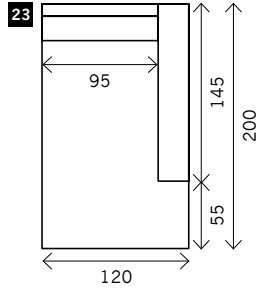

DEVINO

Width arms: 25 cm
Height legs: 4 cm
Sitting height: ca. 48 cm
Total height: ca. 88 cm
Total depth: ca. 98 cm

Toss cushions 45 x 45 cm:
 Seats with 2 arms: 2x
 Seats with 1 arm/Meridienne/Longchair: 1x

4,5 seat

Corner

Poof

Square:
85 x 85 / 95 x 95 / 105 x 105

Rectangle:
58 x 70 / 95 x 70 / 105 x 70

Meridienne L/R

Longchair L/R

Examples corner sofa's

Combination 1
4 seat arm L/R (14)
+ Meridienne L/R (19)

Combination 2
3,5 seat arm L/R (11)
+ Meridienne L/R (20)

Combination 3
3,5 seat arm L/R (11)
+ Longchair L/R (21)

Combination 4
3 seat arm L/R (8)
+ Longchair L/R (22)