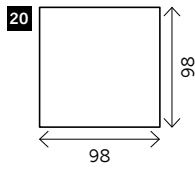

DEVINO

Width arms: 25 cm
Height legs: 4 cm
Sitting height: ca. 48 cm
Total height: ca. 88 cm
Total depth: ca. 98 cm

Toss cushions 45 x 45 cm:
 Seats with 2 arms: 2x
 Seats with 1 arm/Meridienne/Longchair: 1x

2 arms

Arm L/R

Without arms

2 seat

2,5 seat

3 seat

3,5 seat

4 seat

4,5 seat

Corner

Poof

Square:
85 x 85 / 95 x 95 / 105 x 105

Rectangle:
58 x 70 / 95 x 70 / 105 x 70

Meridienne L/R

Longchair L/R

Examples corner sofa's