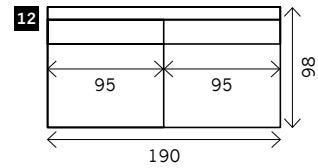

DEVINO

Width arms: 25 cm
Height legs: 4 cm
Sitting height: ca. 48 cm
Total height: ca. 88 cm
Total depth: ca. 98 cm

Toss cushions 45 x 45 cm:
 Seats with 2 arms: 2x
 Seats with 1 arm/Meridienne/Longchair: 1x

2 arms

Arm L/R

Without arms

2 seat

2,5 seat

3 seat

3,5 seat

4 seat

4,5 seat

Corner

Poof

Square:
85 x 85 / 95 x 95 / 105 x 105

Rectangle:
58 x 70 / 95 x 70 / 105 x 70

Meridienne L/R

Longchair L/R

Examples corner sofa's