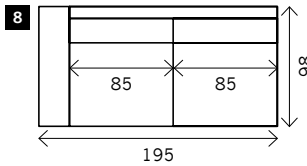

DEVINO

Width arms: 25 cm
Height legs: 4 cm
Sitting height: ca. 48 cm
Total height: ca. 88 cm
Total depth: ca. 98 cm

Toss cushions 45 x 45 cm:
 Seats with 2 arms: 2x
 Seats with 1 arm/Meridienne/Longchair: 1x

2 arms

Arm L/R

Without arms

2 seat

2,5 seat

3 seat

3,5 seat

4 seat

4,5 seat

Corner

Poof

Square:
85 x 85 / 95 x 95 / 105 x 105

Rectangle:
58 x 70 / 95 x 70 / 105 x 70

Meridienne L/R

Longchair L/R

Examples corner sofa's