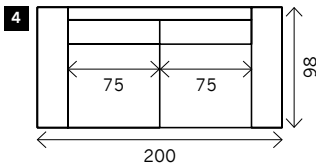

DEVINO

Width arms: 25 cm
Height legs: 4 cm
Sitting height: ca. 48 cm
Total height: ca. 88 cm
Total depth: ca. 98 cm

Toss cushions 45 x 45 cm:
 Seats with 2 arms: 2x
 Seats with 1 arm/Meridienne/Longchair: 1x

2 arms

Arm L/R

Without arms

2 seat

2,5 seat

3 seat

3,5 seat

4 seat

4,5 seat

Corner

Poof

Square:
85 x 85 / 95 x 95 / 105 x 105

Rectangle:
58 x 70 / 95 x 70 / 105 x 70

Meridienne L/R

Longchair L/R

Examples corner sofa's