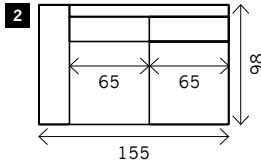

DEVINO

Width arms: 25 cm
Height legs: 4 cm
Sitting height: ca. 48 cm
Total height: ca. 88 cm
Total depth: ca. 98 cm

Toss cushions 45 x 45 cm:
 Seats with 2 arms: 2x
 Seats with 1 arm/Meridienne/Longchair: 1x

2 arms

Arm L/R

Without arms

2 seat

2,5 seat

3 seat

3,5 seat

4 seat

4,5 seat

Corner

Poof

Square:
85 x 85 / 95 x 95 / 105 x 105

Rectangle:
58 x 70 / 95 x 70 / 105 x 70

Meridienne L/R

Longchair L/R

Examples corner sofa's