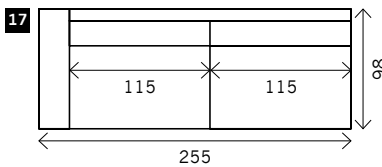

DEVINO

Width arms: 25 cm
Height legs: 4 cm
Sitting height: ca. 48 cm
Total height: ca. 88 cm
Total depth: ca. 98 cm

Toss cushions 45 x 45 cm:
 Seats with 2 arms: 2x
 Seats with 1 arm/Meridienne/Longchair: 1x

2 arms

Arm L/R

Without arms

2 seat

2,5 seat

3 seat

3,5 seat

4 seat

4,5 seat

Corner

Poof

Square:
85 x 85 / 95 x 95 / 105 x 105

Rectangle:
58 x 70 / 95 x 70 / 105 x 70

Meridienne L/R

Longchair L/R

Examples corner sofa's

Combination 1
4 seat arm L/R (14)
+ Meridienne L/R (19)

Combination 2
3,5 seat arm L/R (11)
+ Meridienne L/R (20)

Combination 3
3,5 seat arm L/R (11)
+ Longchair L/R (21)

Combination 4
3 seat arm L/R (8)
+ Longchair L/R (22)