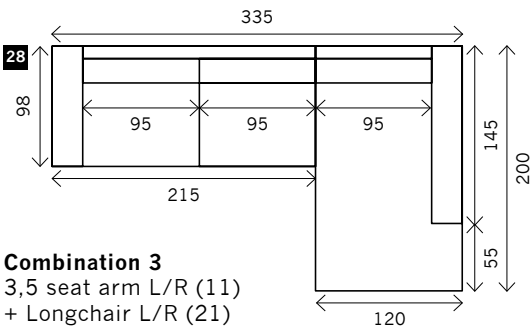

4,5 seat

Corner

Poof

Square:
85 x 85 / 95 x 95 / 105 x 105

Rectangle:
58 x 70 / 95 x 70 / 105 x 70

Meridienne L/R

Longchair L/R

Examples corner sofa's

Combination 1
4 seat arm L/R (14)
+ Meridienne L/R (19)

Combination 2
3,5 seat arm L/R (11)
+ Meridienne L/R (20)

Combination 3
3,5 seat arm L/R (11)
+ Longchair L/R (21)

Combination 4
3 seat arm L/R (8)
+ Longchair L/R (22)