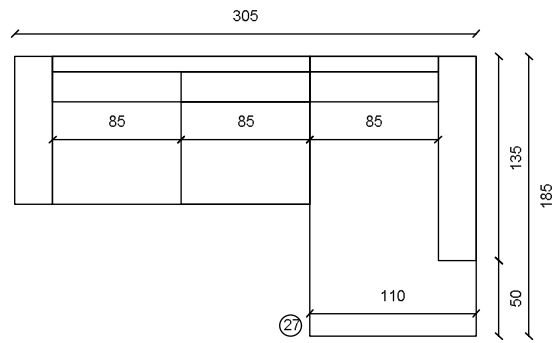

Height: ca. 85 cm | Depth: ca 98 cm | Sitting Height: ca. 48cm | Arm: 25 cm

These sofa's are made by measure and available in 1001 different colours and fabrics.

Corner

Corner

Poof

Poof | H: 48cm

70 x 115	115 x 115
70 x 105	105 x 105
70 x 95	98 x 98
70 x 85	95 x 95
70 x 75	85 x 85
70 x 65	75 x 75
	65 x 65

## Examples corner sofa's

Combination 1  
3.5 seat arm L/R (11) +  
longchair 120 arm L/R (21)

Combination 2  
3 seat arm L/R (8) +  
longchair 110 arm L/R (22)

Combination 3  
2.5 seat arm L/R (5) +  
longchair 100 arm L/R (23)

Combinatie 4  
4 seat arm L/R (14) +  
Meridienne 250 L/R (19)

Combinatie 5  
3.5 seat arm L/R (11) +  
Meridienne 230 L/R (20)

Height: ca. 85 cm | Depth: ca 98 cm | Sitting Height: ca. 48cm | Arm: 25 cm