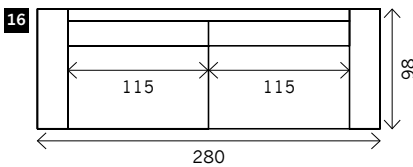

DEVINO

Width arms: 25 cm
Height legs: 4 cm
Sitting height: ca. 48 cm
Total height: ca. 88 cm
Total depth: ca. 98 cm

Toss cushions 45 x 45 cm:
 Seats with 2 arms: 2x
 Seats with 1 arm/Meridienne/Longchair: 1x

2 arms

Arm L/R

Without arms

2 seat

2,5 seat

3 seat

3,5 seat

4 seat

4,5 seat

Corner

Poof

Square:
85 x 85 / 95 x 95 / 105 x 105

Rectangle:
58 x 70 / 95 x 70 / 105 x 70

Meridienne L/R

Longchair L/R

Examples corner sofa's

Combination 1
4 seat arm L/R (14)
+ Meridienne L/R (19)

Combination 2
3,5 seat arm L/R (11)
+ Meridienne L/R (20)

Combination 3
3,5 seat arm L/R (11)
+ Longchair L/R (21)

Combination 4
3 seat arm L/R (8)
+ Longchair L/R (22)