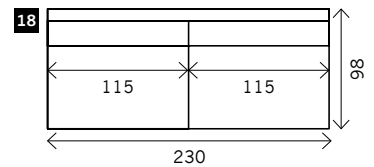

DEVINO

Width arms: 25 cm
Height legs: 4 cm
Sitting height: ca. 48 cm
Total height: ca. 88 cm
Total depth: ca. 98 cm

Toss cushions 45 x 45 cm:
 Seats with 2 arms: 2x
 Seats with 1 arm/Meridienne/Longchair: 1x

2 arms

Arm L/R

Without arms

2 seat

2,5 seat

3 seat

3,5 seat

4 seat

4,5 seat

Corner

Poof

Square:
85 x 85 / 95 x 95 / 105 x 105

Rectangle:
58 x 70 / 95 x 70 / 105 x 70

Meridienne L/R

Longchair L/R

Examples corner sofa's