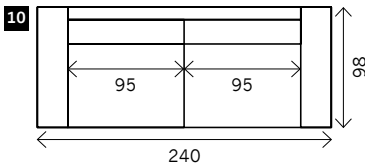

DEVINO

Width arms: 25 cm
Height legs: 4 cm
Sitting height: ca. 48 cm
Total height: ca. 88 cm
Total depth: ca. 98 cm

Toss cushions 45 x 45 cm:
 Seats with 2 arms: 2x
 Seats with 1 arm/Meridienne/Longchair: 1x

2 arms

Arm L/R

Without arms

2 seat

2,5 seat

3 seat

3,5 seat

4 seat

4,5 seat

Corner

Poof

Square:
85 x 85 / 95 x 95 / 105 x 105

Rectangle:
58 x 70 / 95 x 70 / 105 x 70

Meridienne L/R

Longchair L/R

Examples corner sofa's

Combination 1
4 seat arm L/R (14)
+ Meridienne L/R (19)

Combination 2
3,5 seat arm L/R (11)
+ Meridienne L/R (20)

Combination 3
3,5 seat arm L/R (11)
+ Longchair L/R (21)

Combination 4
3 seat arm L/R (8)
+ Longchair L/R (22)