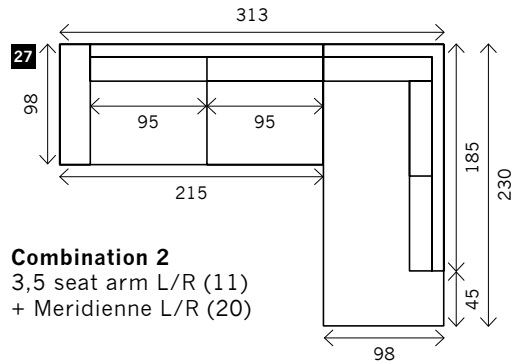

DEVINO

Width arms: 25 cm
Height legs: 4 cm
Sitting height: ca. 48 cm
Total height: ca. 88 cm
Total depth: ca. 98 cm

Toss cushions 45 x 45 cm:
 Seats with 2 arms: 2x
 Seats with 1 arm/Meridienne/Longchair: 1x

4,5 seat

Corner

Poof

Square:
85 x 85 / 95 x 95 / 105 x 105

Rectangle:
58 x 70 / 95 x 70 / 105 x 70

Meridienne L/R

Longchair L/R

Examples corner sofa's

Combination 1
4 seat arm L/R (14)
+ Meridienne L/R (19)

Combination 2
3,5 seat arm L/R (11)
+ Meridienne L/R (20)

Combination 3
3,5 seat arm L/R (11)
+ Longchair L/R (21)

Combination 4
3 seat arm L/R (8)
+ Longchair L/R (22)