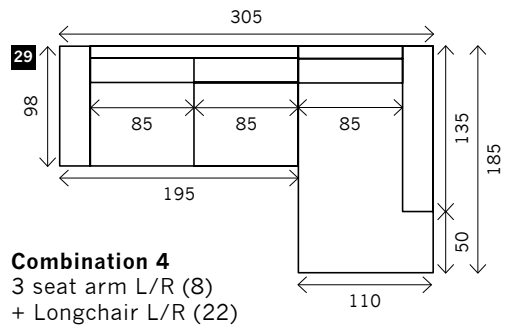

4,5 seat

Corner

Poof

Square:
85 x 85 / 95 x 95 / 105 x 105

Rectangle:
58 x 70 / 95 x 70 / 105 x 70

Meridienne L/R

Longchair L/R

Examples corner sofa's

Combination 1
4 seat arm L/R (14)
+ Meridienne L/R (19)

Combination 2
3,5 seat arm L/R (11)
+ Meridienne L/R (20)

Combination 3
3,5 seat arm L/R (11)
+ Longchair L/R (21)

Combination 4
3 seat arm L/R (8)
+ Longchair L/R (22)