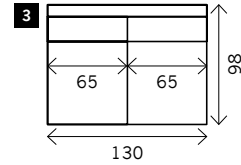

DEVINO

Width arms: 25 cm
Height legs: 4 cm
Sitting height: ca. 48 cm
Total height: ca. 88 cm
Total depth: ca. 98 cm

Toss cushions 45 x 45 cm:
 Seats with 2 arms: 2x
 Seats with 1 arm/Meridienne/Longchair: 1x

2 arms

Arm L/R

Without arms

2 seat

2,5 seat

3 seat

3,5 seat

4 seat

4,5 seat

Corner

Poof

Square:
85 x 85 / 95 x 95 / 105 x 105

Rectangle:
58 x 70 / 95 x 70 / 105 x 70

Meridienne L/R

Longchair L/R

Examples corner sofa's