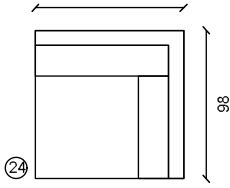

Height: ca. 85 cm | Depth: ca 98 cm | Sitting Height: ca. 48cm | Arm: 25 cm

These sofa's are made by measure and available in 1001 different colours and fabrics.

Corner

Corner

Poof

Poof | H: 48cm

70 x 115	115 x 115
70 x 105	105 x 105
70 x 95	98 x 98
70 x 85	95 x 95
70 x 75	85 x 85
70 x 65	75 x 75
	65 x 65

## Examples corner sofa's

Combination 1  
3.5 seat arm L/R (11) +  
longchair 120 arm L/R (21)

Combination 2  
3 seat arm L/R (8) +  
longchair 110 arm L/R (22)

Combination 3  
2.5 seat arm L/R (5) +  
longchair 100 arm L/R (23)

Combinatie 4  
4 seat arm L/R (14) +  
Meridienne 250 L/R (19)

Combinatie 5  
3.5 seat arm L/R (11) +  
Meridienne 230 L/R (20)

Height: ca. 85 cm | Depth: ca 98 cm | Sitting Height: ca. 48cm | Arm: 25 cm