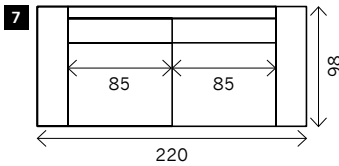

DEVINO

Width arms: 25 cm
Height legs: 4 cm
Sitting height: ca. 48 cm
Total height: ca. 88 cm
Total depth: ca. 98 cm

Toss cushions 45 x 45 cm:
 Seats with 2 arms: 2x
 Seats with 1 arm/Meridienne/Longchair: 1x

2 arms

Arm L/R

Without arms

2 seat

2,5 seat

3 seat

3,5 seat

4 seat

4,5 seat

Corner

Poof

Square:
85 x 85 / 95 x 95 / 105 x 105

Rectangle:
58 x 70 / 95 x 70 / 105 x 70

Meridienne L/R

Longchair L/R

Examples corner sofa's

Combination 1
4 seat arm L/R (14)
+ Meridienne L/R (19)

Combination 2
3,5 seat arm L/R (11)
+ Meridienne L/R (20)

Combination 3
3,5 seat arm L/R (11)
+ Longchair L/R (21)

Combination 4
3 seat arm L/R (8)
+ Longchair L/R (22)