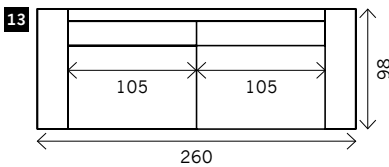

DEVINO

Width arms: 25 cm
Height legs: 4 cm
Sitting height: ca. 48 cm
Total height: ca. 88 cm
Total depth: ca. 98 cm

Toss cushions 45 x 45 cm:
 Seats with 2 arms: 2x
 Seats with 1 arm/Meridienne/Longchair: 1x

2 arms

Arm L/R

Without arms

2 seat

2,5 seat

3 seat

3,5 seat

4 seat

4,5 seat

Corner

Poof

Square:
85 x 85 / 95 x 95 / 105 x 105

Rectangle:
58 x 70 / 95 x 70 / 105 x 70

Meridienne L/R

Longchair L/R

Examples corner sofa's