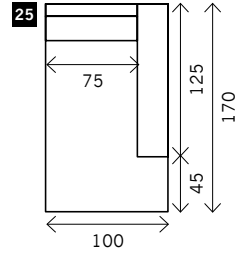

DEVINO

Width arms: 25 cm
Height legs: 4 cm
Sitting height: ca. 48 cm
Total height: ca. 88 cm
Total depth: ca. 98 cm

Toss cushions 45 x 45 cm:
 Seats with 2 arms: 2x
 Seats with 1 arm/Meridienne/Longchair: 1x

4,5 seat

Corner

Poof

Square:
85 x 85 / 95 x 95 / 105 x 105

Rectangle:
58 x 70 / 95 x 70 / 105 x 70

Meridienne L/R

Longchair L/R

Examples corner sofa's

Combination 1
4 seat arm L/R (14)
+ Meridienne L/R (19)

Combination 2
3,5 seat arm L/R (11)
+ Meridienne L/R (20)

Combination 3
3,5 seat arm L/R (11)
+ Longchair L/R (21)

Combination 4
3 seat arm L/R (8)
+ Longchair L/R (22)