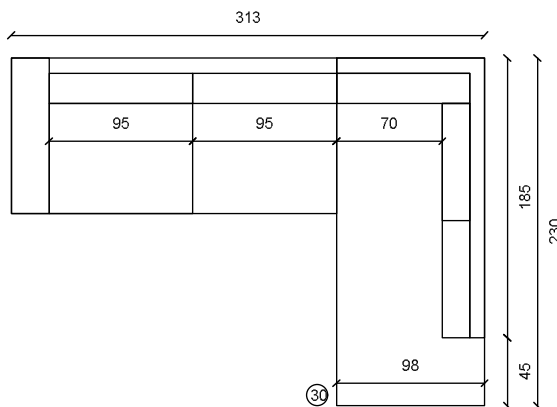

Height: ca. 85 cm | Depth: ca 98 cm | Sitting Height: ca. 48cm | Arm: 25 cm

These sofa's are made by measure and available in 1001 different colours and fabrics.

Corner

Corner

Poof

Poof | H: 48cm

70 x 115	115 x 115
70 x 105	105 x 105
70 x 95	98 x 98
70 x 85	95 x 95
70 x 75	85 x 85
70 x 65	75 x 75
	65 x 65

## Examples corner sofa's

Combination 1  
3.5 seat arm L/R (11) +  
longchair 120 arm L/R (21)

Combination 2  
3 seat arm L/R (8) +  
longchair 110 arm L/R (22)

Combination 3  
2.5 seat arm L/R (5) +  
longchair 100 arm L/R (23)

Combinatie 4  
4 seat arm L/R (14) +  
Meridienne 250 L/R (19)

Combinatie 5  
3.5 seat arm L/R (11) +  
Meridienne 230 L/R (20)

Height: ca. 85 cm | Depth: ca 98 cm | Sitting Height: ca. 48cm | Arm: 25 cm