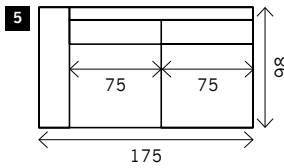

DEVINO

Width arms: 25 cm
Height legs: 4 cm
Sitting height: ca. 48 cm
Total height: ca. 88 cm
Total depth: ca. 98 cm

Toss cushions 45 x 45 cm:
 Seats with 2 arms: 2x
 Seats with 1 arm/Meridienne/Longchair: 1x

2 arms

Arm L/R

Without arms

2 seat

2,5 seat

3 seat

3,5 seat

4 seat

4,5 seat

Corner

Poof

Square:
85 x 85 / 95 x 95 / 105 x 105

Rectangle:
58 x 70 / 95 x 70 / 105 x 70

Meridienne L/R

Longchair L/R

Examples corner sofa's

Combination 1
4 seat arm L/R (14)
+ Meridienne L/R (19)

Combination 2
3,5 seat arm L/R (11)
+ Meridienne L/R (20)

Combination 3
3,5 seat arm L/R (11)
+ Longchair L/R (21)

Combination 4
3 seat arm L/R (8)
+ Longchair L/R (22)