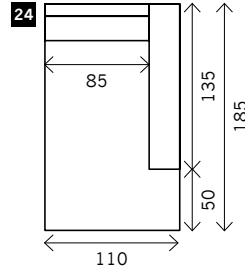

DEVINO

Width arms: 25 cm
Height legs: 4 cm
Sitting height: ca. 48 cm
Total height: ca. 88 cm
Total depth: ca. 98 cm

Toss cushions 45 x 45 cm:
 Seats with 2 arms: 2x
 Seats with 1 arm/Meridienne/Longchair: 1x

4,5 seat

Corner

Poof

Square:
85 x 85 / 95 x 95 / 105 x 105

Rectangle:
58 x 70 / 95 x 70 / 105 x 70

Meridienne L/R

Longchair L/R

Examples corner sofa's

Combination 1
4 seat arm L/R (14)
+ Meridienne L/R (19)

Combination 2
3,5 seat arm L/R (11)
+ Meridienne L/R (20)

Combination 3
3,5 seat arm L/R (11)
+ Longchair L/R (21)

Combination 4
3 seat arm L/R (8)
+ Longchair L/R (22)