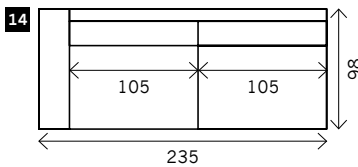

DEVINO

Width arms: 25 cm
Height legs: 4 cm
Sitting height: ca. 48 cm
Total height: ca. 88 cm
Total depth: ca. 98 cm

Toss cushions 45 x 45 cm:
 Seats with 2 arms: 2x
 Seats with 1 arm/Meridienne/Longchair: 1x

2 arms

Arm L/R

Without arms

2 seat

2,5 seat

3 seat

3,5 seat

4 seat

4,5 seat

Corner

Poof

Square:
85 x 85 / 95 x 95 / 105 x 105

Rectangle:
58 x 70 / 95 x 70 / 105 x 70

Meridienne L/R

Longchair L/R

Examples corner sofa's