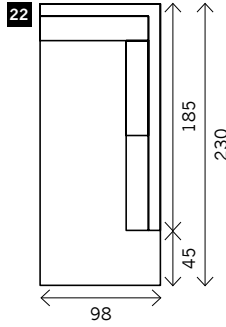

DEVINO

Width arms: 25 cm
Height legs: 4 cm
Sitting height: ca. 48 cm
Total height: ca. 88 cm
Total depth: ca. 98 cm

Toss cushions 45 x 45 cm:
 Seats with 2 arms: 2x
 Seats with 1 arm/Meridienne/Longchair: 1x

2 arms

Arm L/R

Without arms

2 seat

2,5 seat

3 seat

3,5 seat

4 seat

4,5 seat

Corner

Poof

Square:
85 x 85 / 95 x 95 / 105 x 105

Rectangle:
58 x 70 / 95 x 70 / 105 x 70

Meridienne L/R

Longchair L/R

Examples corner sofa's

Combination 1
4 seat arm L/R (14)
+ Meridienne L/R (19)

Combination 2
3,5 seat arm L/R (11)
+ Meridienne L/R (20)

Combination 3
3,5 seat arm L/R (11)
+ Longchair L/R (21)

Combination 4
3 seat arm L/R (8)
+ Longchair L/R (22)