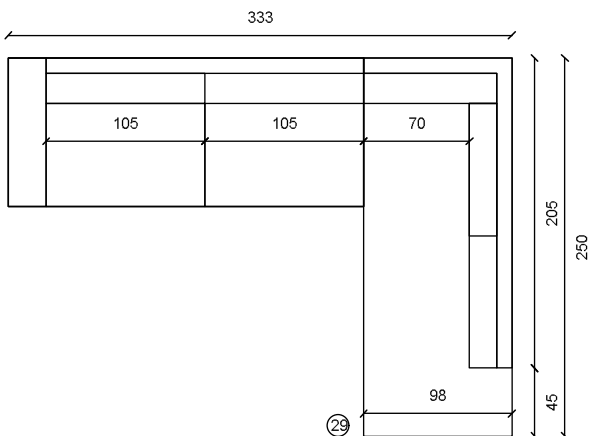

Height: ca. 85 cm | Depth: ca 98 cm | Sitting Height: ca. 48cm | Arm: 25 cm

These sofa's are made by measure and available in 1001 different colours and fabrics.

Corner

Corner

Poof

Poof | H: 48cm

70 x 115	115 x 115
70 x 105	105 x 105
70 x 95	98 x 98
70 x 85	95 x 95
70 x 75	85 x 85
70 x 65	75 x 75
	65 x 65

## Examples corner sofa's

Combination 1  
3.5 seat arm L/R (11) +  
longchair 120 arm L/R (21)

Combination 2  
3 seat arm L/R (8) +  
longchair 110 arm L/R (22)

Combination 3  
2.5 seat arm L/R (5) +  
longchair 100 arm L/R (23)

Combinatie 4  
4 seat arm L/R (14) +  
Meridienne 250 L/R (19)

Combinatie 5  
3.5 seat arm L/R (11) +  
Meridienne 230 L/R (20)

Height: ca. 85 cm | Depth: ca 98 cm | Sitting Height: ca. 48cm | Arm: 25 cm