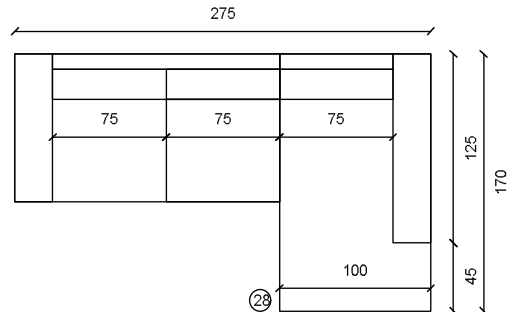

Height: ca. 85 cm | Depth: ca 98 cm | Sitting Height: ca. 48cm | Arm: 25 cm

These sofa's are made by measure and available in 1001 different colours and fabrics.

Corner

Corner

Poof

Poof | H: 48cm

70 x 115	115 x 115
70 x 105	105 x 105
70 x 95	98 x 98
70 x 85	95 x 95
70 x 75	85 x 85
70 x 65	75 x 75
	65 x 65

## Examples corner sofa's

Combination 1  
3.5 seat arm L/R (11) +  
longchair 120 arm L/R (21)

Combination 2  
3 seat arm L/R (8) +  
longchair 110 arm L/R (22)

Combination 3  
2.5 seat arm L/R (5) +  
longchair 100 arm L/R (23)

Combinatie 4  
4 seat arm L/R (14) +  
Meridienne 250 L/R (19)

Combinatie 5  
3.5 seat arm L/R (11) +  
Meridienne 230 L/R (20)

Height: ca. 85 cm | Depth: ca 98 cm | Sitting Height: ca. 48cm | Arm: 25 cm