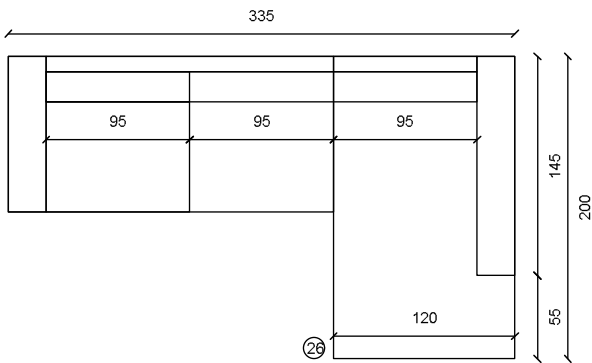

Height: ca. 85 cm | Depth: ca 98 cm | Sitting Height: ca. 48cm | Arm: 25 cm

These sofa's are made by measure and available in 1001 different colours and fabrics.

Corner

Corner

Poof

Poof | H: 48cm

70 x 115	115 x 115
70 x 105	105 x 105
70 x 95	98 x 98
70 x 85	95 x 95
70 x 75	85 x 85
70 x 65	75 x 75
	65 x 65

## Examples corner sofa's

Combination 1  
3.5 seat arm L/R (11) +  
longchair 120 arm L/R (21)

Combination 2  
3 seat arm L/R (8) +  
longchair 110 arm L/R (22)

Combination 3  
2.5 seat arm L/R (5) +  
longchair 100 arm L/R (23)

Combinatie 4  
4 seat arm L/R (14) +  
Meridienne 250 L/R (19)

Combinatie 5  
3.5 seat arm L/R (11) +  
Meridienne 230 L/R (20)

Height: ca. 85 cm | Depth: ca 98 cm | Sitting Height: ca. 48cm | Arm: 25 cm