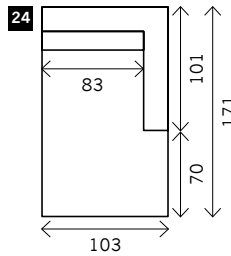

GOMEZ

Width arms: 20 cm

Height legs: 13 cm

Sitting height: ca. 43 cm

Total height: ca. 90 cm

Total depth: ca. 101 cm

Legs: black metal

2 arms

Arm L/R

Without arms

Loveseat

Corner

Poof

Meridienne L/R

Longchair L/R

Examples corner sofa's

Combination 1
4 seat arm L/R (16)
+ Meridienne L/R (23)

Combination 2
3 seat arm L/R (12)
+ Longchair L/R (24)

Combination 3
2,5 seat arm L/R (10)
+ Longchair L/R (25)