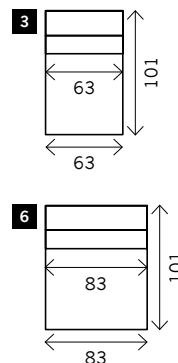

GOMEZ

Width arms: 20 cm

Height legs: 13 cm

Sitting height: ca. 43 cm

Total height: ca. 90 cm

Total depth: ca. 101 cm

Legs: black metal

2 arms

Arm L/R

Without arms

Loveseat

Corner

Poof

Meridienne L/R

Longchair L/R

Examples corner sofa's

Combination 1
4 seat arm L/R (16)
+ Meridienne L/R (23)

Combination 2
3 seat arm L/R (12)
+ Longchair L/R (24)

Combination 3
2,5 seat arm L/R (10)
+ Longchair L/R (25)