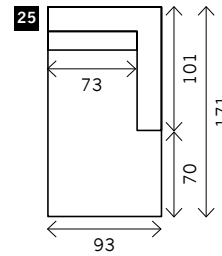

GOMEZ

Width arms: 20 cm

Height legs: 13 cm

Sitting height: ca. 43 cm

Total height: ca. 90 cm

Total depth: ca. 101 cm

Legs: black metal

2 arms

Arm L/R

Without arms

Loveseat

Corner

Poof

Meridienne L/R

Longchair L/R

Examples corner sofa's

Combination 1
4 seat arm L/R (16)
+ Meridienne L/R (23)

Combination 2
3 seat arm L/R (12)
+ Longchair L/R (24)

Combination 3
2,5 seat arm L/R (10)
+ Longchair L/R (25)