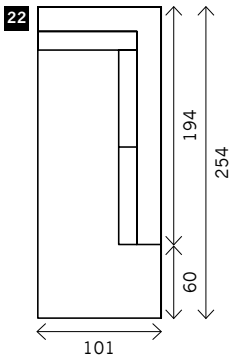

GOMEZ

Width arms: 20 cm

Height legs: 13 cm

Sitting height: ca. 43 cm

Total height: ca. 90 cm

Total depth: ca. 101 cm

Legs: black metal

2 arms

Arm L/R

Without arms

Loveseat

Corner

Poof

Meridienne L/R

Longchair L/R

Examples corner sofa's

Combination 1
4 seat arm L/R (16)
+ Meridienne L/R (23)

Combination 2
3 seat arm L/R (12)
+ Longchair L/R (24)

Combination 3
2,5 seat arm L/R (10)
+ Longchair L/R (25)