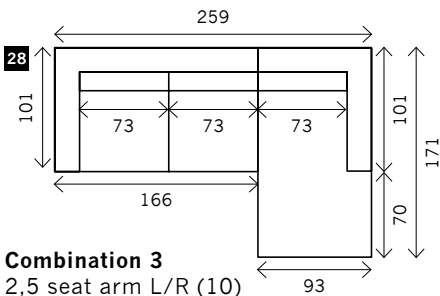

GOMEZ

Width arms: 20 cm

Height legs: 13 cm

Sitting height: ca. 43 cm

Total height: ca. 90 cm

Total depth: ca. 101 cm

Legs: black metal

2 arms

Arm L/R

Without arms

Loveseat

Corner

Poof

Meridienne L/R

Longchair L/R

Examples corner sofa's

Combination 1
4 seat arm L/R (16)
+ Meridienne L/R (23)

Combination 2
3 seat arm L/R (12)
+ Longchair L/R (24)

Combination 3
2,5 seat arm L/R (10)
+ Longchair L/R (25)