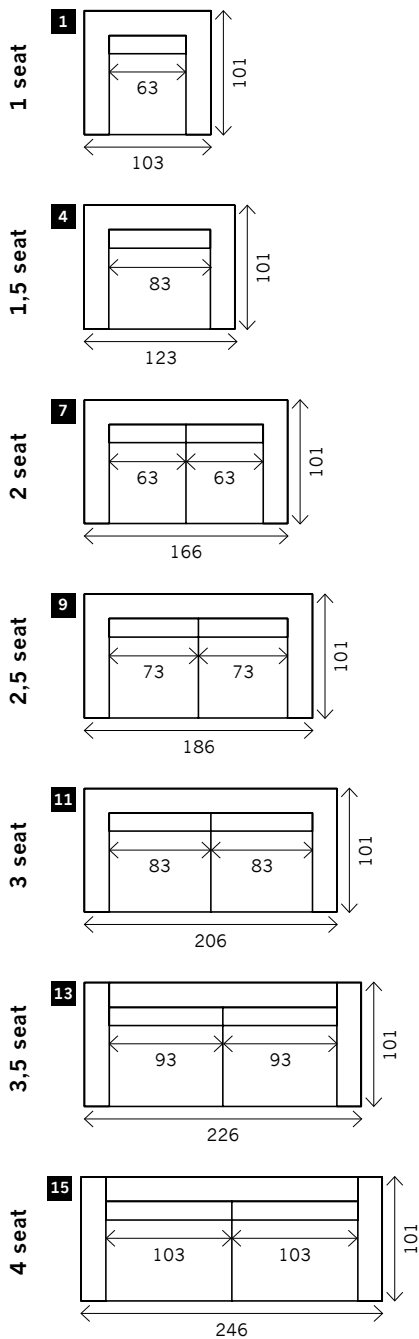

GOMEZ

Width arms: 20 cm

Height legs: 13 cm

Sitting height: ca. 43 cm

Total height: ca. 90 cm

Total depth: ca. 101 cm

Legs: black metal

2 arms

Arm L/R

Without arms

Loveseat

Corner

Poof

Meridienne L/R

Longchair L/R

Examples corner sofa's

Combination 1
4 seat arm L/R (16)
+ Meridienne L/R (23)

Combination 2
3 seat arm L/R (12)
+ Longchair L/R (24)

Combination 3
2,5 seat arm L/R (10)
+ Longchair L/R (25)