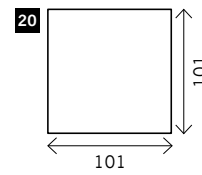

GOMEZ

Width arms: 20 cm

Height legs: 13 cm

Sitting height: ca. 43 cm

Total height: ca. 90 cm

Total depth: ca. 101 cm

Legs: black metal

2 arms

Arm L/R

Without arms

Loveseat

Corner

Poof

Meridienne L/R

Longchair L/R

Examples corner sofa's

Combination 1
4 seat arm L/R (16)
+ Meridienne L/R (23)

Combination 2
3 seat arm L/R (12)
+ Longchair L/R (24)

Combination 3
2,5 seat arm L/R (10)
+ Longchair L/R (25)