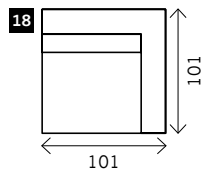

GOMEZ

Width arms: 20 cm

Height legs: 13 cm

Sitting height: ca. 43 cm

Total height: ca. 90 cm

Total depth: ca. 101 cm

Legs: black metal

2 arms

Arm L/R

Without arms

Loveseat

Corner

Poof

Meridienne L/R

Longchair L/R

Examples corner sofa's

Combination 1
4 seat arm L/R (16)
+ Meridienne L/R (23)

Combination 2
3 seat arm L/R (12)
+ Longchair L/R (24)

Combination 3
2,5 seat arm L/R (10)
+ Longchair L/R (25)