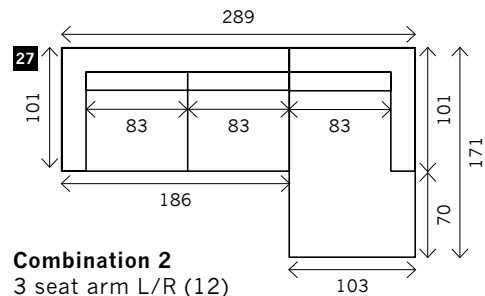

GOMEZ

Width arms: 20 cm

Height legs: 13 cm

Sitting height: ca. 43 cm

Total height: ca. 90 cm

Total depth: ca. 101 cm

Legs: black metal

2 arms

Arm L/R

Without arms

Loveseat

Corner

Poof

Meridienne L/R

Longchair L/R

Examples corner sofa's

Combination 1
4 seat arm L/R (16)
+ Meridienne L/R (23)

Combination 2
3 seat arm L/R (12)
+ Longchair L/R (24)

Combination 3
2,5 seat arm L/R (10)
+ Longchair L/R (25)