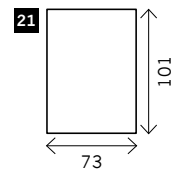

GOMEZ

Width arms: 20 cm

Height legs: 13 cm

Sitting height: ca. 43 cm

Total height: ca. 90 cm

Total depth: ca. 101 cm

Legs: black metal

2 arms

Arm L/R

Without arms

Loveseat

Corner

Poof

Meridienne L/R

Longchair L/R

Examples corner sofa's

Combination 1
4 seat arm L/R (16)
+ Meridienne L/R (23)

Combination 2
3 seat arm L/R (12)
+ Longchair L/R (24)

Combination 3
2,5 seat arm L/R (10)
+ Longchair L/R (25)