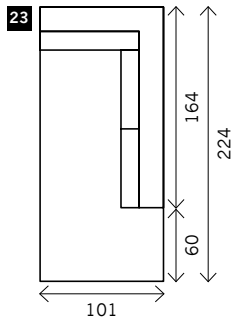

GOMEZ

Width arms: 20 cm

Height legs: 13 cm

Sitting height: ca. 43 cm

Total height: ca. 90 cm

Total depth: ca. 101 cm

Legs: black metal

2 arms

Arm L/R

Without arms

Loveseat

Corner

Poof

Meridienne L/R

Longchair L/R

Examples corner sofa's

Combination 1
4 seat arm L/R (16)
+ Meridienne L/R (23)

Combination 2
3 seat arm L/R (12)
+ Longchair L/R (24)

Combination 3
2,5 seat arm L/R (10)
+ Longchair L/R (25)