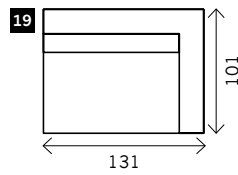

GOMEZ

Width arms: 20 cm

Height legs: 13 cm

Sitting height: ca. 43 cm

Total height: ca. 90 cm

Total depth: ca. 101 cm

Legs: black metal

2 arms

Arm L/R

Without arms

Loveseat

Corner

Poof

Meridienne L/R

Longchair L/R

Examples corner sofa's

Combination 1
4 seat arm L/R (16)
+ Meridienne L/R (23)

Combination 2
3 seat arm L/R (12)
+ Longchair L/R (24)

Combination 3
2,5 seat arm L/R (10)
+ Longchair L/R (25)