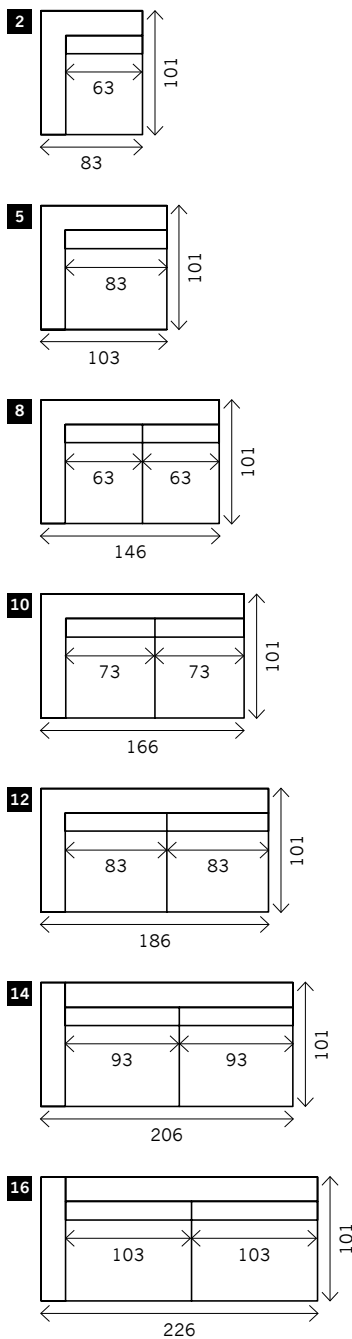

GOMEZ

Width arms: 20 cm

Height legs: 13 cm

Sitting height: ca. 43 cm

Total height: ca. 90 cm

Total depth: ca. 101 cm

Legs: black metal

2 arms

Arm L/R

Without arms

Loveseat

Corner

Poof

Meridienne L/R

Longchair L/R

Examples corner sofa's

Combination 1
4 seat arm L/R (16)
+ Meridienne L/R (23)

Combination 2
3 seat arm L/R (12)
+ Longchair L/R (24)

Combination 3
2,5 seat arm L/R (10)
+ Longchair L/R (25)