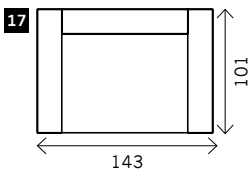

GOMEZ

Width arms: 20 cm

Height legs: 13 cm

Sitting height: ca. 43 cm

Total height: ca. 90 cm

Total depth: ca. 101 cm

Legs: black metal

2 arms

Arm L/R

Without arms

Loveseat

Corner

Poof

Meridienne L/R

Longchair L/R

Examples corner sofa's

Combination 1
4 seat arm L/R (16)
+ Meridienne L/R (23)

Combination 2
3 seat arm L/R (12)
+ Longchair L/R (24)

Combination 3
2,5 seat arm L/R (10)
+ Longchair L/R (25)