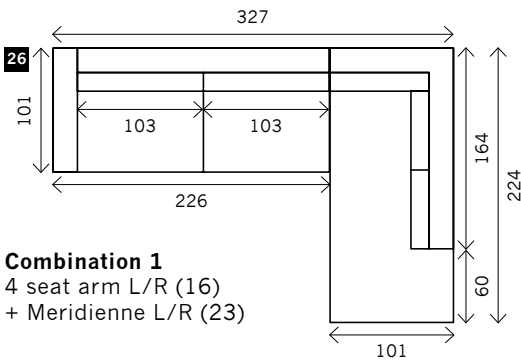

GOMEZ

Width arms: 20 cm

Height legs: 13 cm

Sitting height: ca. 43 cm

Total height: ca. 90 cm

Total depth: ca. 101 cm

Legs: black metal

2 arms

Arm L/R

Without arms

Loveseat

Corner

Poof

Meridienne L/R

Longchair L/R

Examples corner sofa's

Combination 1
4 seat arm L/R (16)
+ Meridienne L/R (23)

Combination 2
3 seat arm L/R (12)
+ Longchair L/R (24)

Combination 3
2,5 seat arm L/R (10)
+ Longchair L/R (25)