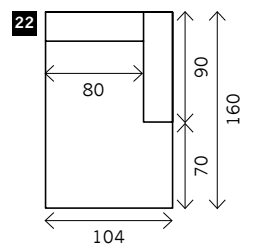

HOPE

Width arms: 24 cm B
Height legs: 18 cm H
Sitting height: ca. 44 cm
Total height: ca. 76 cm
Total depth: ca. 90 cm

Legs: black mat metal

2 arms

Arm L/R

Without arms

Corner L/R

Poof

Longchair L/R

Meridienne + poof L/R

Ottomane L/R

Examples corner sofa's

Combination 1
3,5 seat arm L/R (20)
+ Meridienne + poof L/R (23)

Combination 2
4 seat arm L/R (24)
+ Corner (17)
+ 2,5 seat no arm (12)
+ Longchair L/R (21)