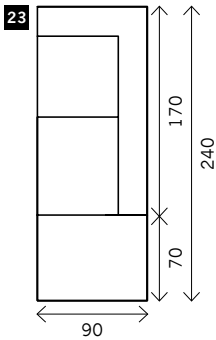

HOPE

Width arms: 24 cm B
Height legs: 18 cm H
Sitting height: ca. 44 cm
Total height: ca. 76 cm
Total depth: ca. 90 cm

Legs: black mat metal

2 arms

Arm L/R

Without arms

Corner L/R

Poof

Longchair L/R

Meridienne + poof L/R

Ottomane L/R

Examples corner sofa's

Combination 1
3,5 seat arm L/R (20)
+ Meridienne + poof L/R (23)

Combination 2
4 seat arm L/R (24)
+ Corner (17)
+ 2,5 seat no arm (12)
+ Longchair L/R (21)