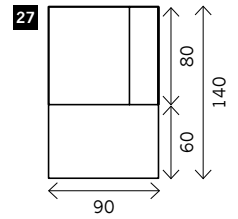

HOPE

Width arms: 24 cm B
Height legs: 18 cm H
Sitting height: ca. 44 cm
Total height: ca. 76 cm
Total depth: ca. 90 cm

Legs: black mat metal

2 arms

Arm L/R

Without arms

Corner L/R

Poof

Longchair L/R

Meridienne + poof L/R

Ottomane L/R

Examples corner sofa's

Combination 1
3,5 seat arm L/R (20)
+ Meridienne + poof L/R (23)

Combination 2
4 seat arm L/R (24)
+ Corner (17)
+ 2,5 seat no arm (12)
+ Longchair L/R (21)