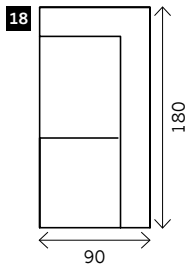

HOPE

Width arms: 24 cm B
Height legs: 18 cm H
Sitting height: ca. 44 cm
Total height: ca. 76 cm
Total depth: ca. 90 cm

Legs: black mat metal

2 arms

Arm L/R

Without arms

Corner L/R

Poof

Longchair L/R

Meridienne + poof L/R

Ottomane L/R

Examples corner sofa's

Combination 1
3,5 seat arm L/R (20)
+ Meridienne + poof L/R (23)

Combination 2
4 seat arm L/R (24)
+ Corner (17)
+ 2,5 seat no arm (12)
+ Longchair L/R (21)