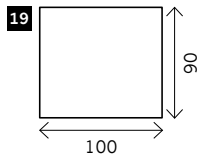

HOPE

Width arms: 24 cm B
Height legs: 18 cm H
Sitting height: ca. 44 cm
Total height: ca. 76 cm
Total depth: ca. 90 cm

Legs: black mat metal

2 arms

Arm L/R

Without arms

Corner L/R

Poof