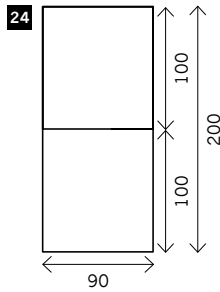

HOPE

Width arms: 24 cm B
Height legs: 18 cm H
Sitting height: ca. 44 cm
Total height: ca. 76 cm
Total depth: ca. 90 cm

Legs: black mat metal

2 arms

Arm L/R

Without arms

Corner L/R

Poof

Longchair L/R

Meridienne + poof L/R

Ottomane L/R

Examples corner sofa's

Combination 1
3,5 seat arm L/R (20)
+ Meridienne + poof L/R (23)

Combination 2
4 seat arm L/R (24)
+ Corner (17)
+ 2,5 seat no arm (12)
+ Longchair L/R (21)