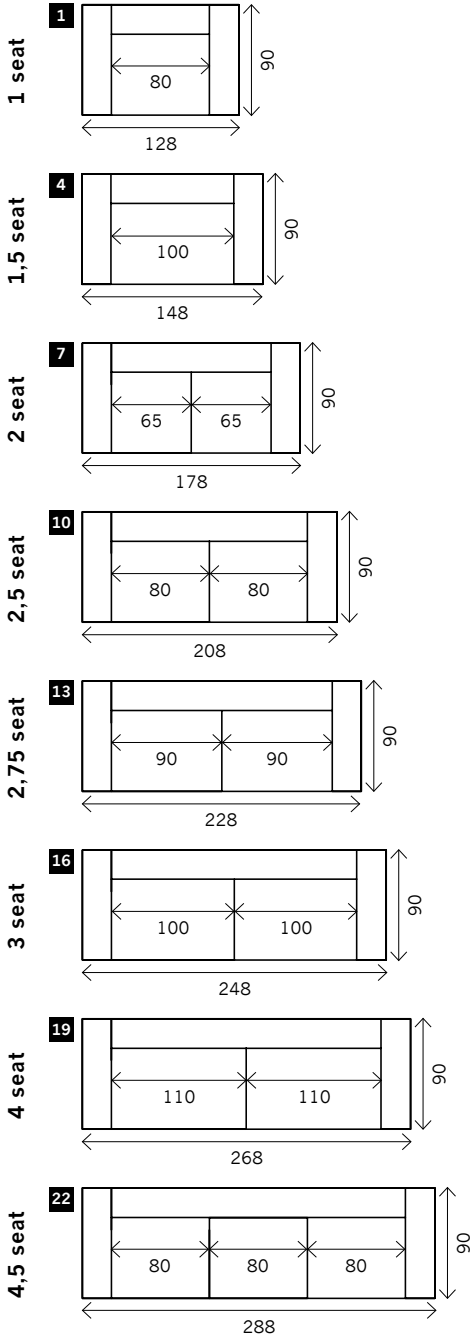

HOPE

Width arms: 24 cm B
Height legs: 18 cm H
Sitting height: ca. 44 cm
Total height: ca. 76 cm
Total depth: ca. 90 cm

Legs: black mat metal

2 arms

Arm L/R

Without arms

Corner L/R

Poof

Longchair L/R

Meridienne + poof L/R

Ottomane L/R

Examples corner sofa's

Combination 1
3,5 seat arm L/R (20)
+ Meridienne + poof L/R (23)

Combination 2
4 seat arm L/R (24)
+ Corner (17)
+ 2,5 seat no arm (12)
+ Longchair L/R (21)

Combination 3
3 seat arm L/R (17)
+ Longchair L/R (21)