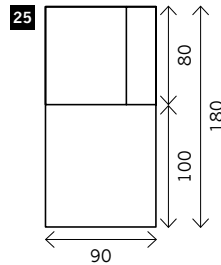

HOPE

Width arms: 24 cm B
Height legs: 18 cm H
Sitting height: ca. 44 cm
Total height: ca. 76 cm
Total depth: ca. 90 cm

Legs: black mat metal

2 arms

Arm L/R

Without arms

Corner L/R

Poof

Longchair L/R

Meridienne + poof L/R

Ottomane L/R

Examples corner sofa's

Combination 1
3,5 seat arm L/R (20)
+ Meridienne + poof L/R (23)

Combination 2
4 seat arm L/R (24)
+ Corner (17)
+ 2,5 seat no arm (12)
+ Longchair L/R (21)