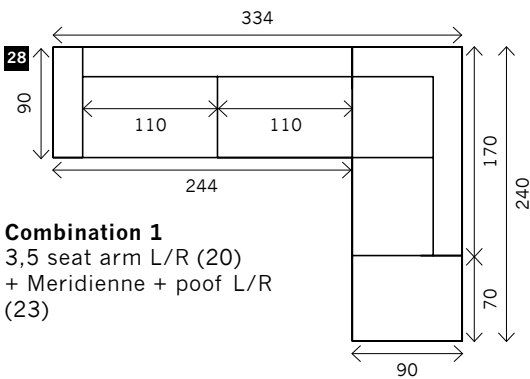

HOPE

Width arms: 24 cm B
Height legs: 18 cm H
Sitting height: ca. 44 cm
Total height: ca. 76 cm
Total depth: ca. 90 cm

Legs: black mat metal

2 arms

Arm L/R

Without arms

Corner L/R

Poof

Longchair L/R

Meridienne + poof L/R

Ottomane L/R

Examples corner sofa's

Combination 1
3,5 seat arm L/R (20)
+ Meridienne + poof L/R (23)

Combination 2
4 seat arm L/R (24)
+ Corner (17)
+ 2,5 seat no arm (12)
+ Longchair L/R (21)

Combination 3
3 seat arm L/R (17)
+ Longchair L/R (21)