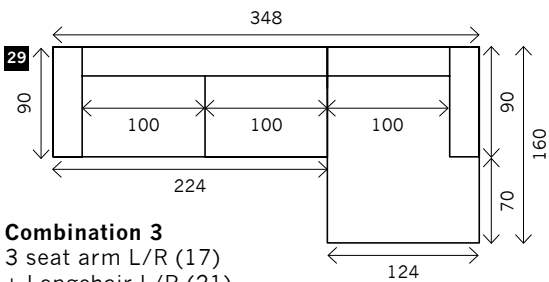

HOPE

Width arms: 24 cm B
Height legs: 18 cm H
Sitting height: ca. 44 cm
Total height: ca. 76 cm
Total depth: ca. 90 cm

Legs: black mat metal

2 arms

Arm L/R

Without arms

Corner L/R

Poof

Longchair L/R

Meridienne + poof L/R

Ottomane L/R

Examples corner sofa's

Combination 1
3,5 seat arm L/R (20)
+ Meridienne + poof L/R (23)

Combination 2
4 seat arm L/R (24)
+ Corner (17)
+ 2,5 seat no arm (12)
+ Longchair L/R (21)

Combination 3
3 seat arm L/R (17)
+ Longchair L/R (21)