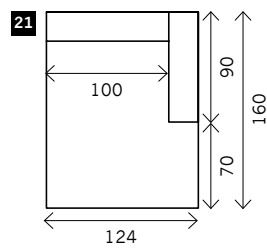

HOPE

Width arms: 24 cm B
Height legs: 18 cm H
Sitting height: ca. 44 cm
Total height: ca. 76 cm
Total depth: ca. 90 cm

Legs: black mat metal

2 arms

Arm L/R

Without arms

Corner L/R

Poof

Longchair L/R

Meridienne + poof L/R

Ottomane L/R

Examples corner sofa's

Combination 1
3,5 seat arm L/R (20)
+ Meridienne + poof L/R (23)

Combination 2
4 seat arm L/R (24)
+ Corner (17)
+ 2,5 seat no arm (12)
+ Longchair L/R (21)