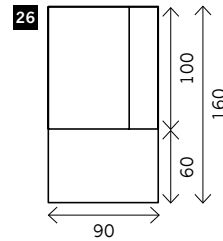

HOPE

Width arms: 24 cm B
Height legs: 18 cm H
Sitting height: ca. 44 cm
Total height: ca. 76 cm
Total depth: ca. 90 cm

Legs: black mat metal

2 arms

Arm L/R

Without arms

Corner L/R

Poof

Longchair L/R

Meridienne + poof L/R

Ottomane L/R

Examples corner sofa's

Combination 1
3,5 seat arm L/R (20)
+ Meridienne + poof L/R (23)

Combination 2
4 seat arm L/R (24)
+ Corner (17)
+ 2,5 seat no arm (12)
+ Longchair L/R (21)

Combination 3
3 seat arm L/R (17)
+ Longchair L/R (21)