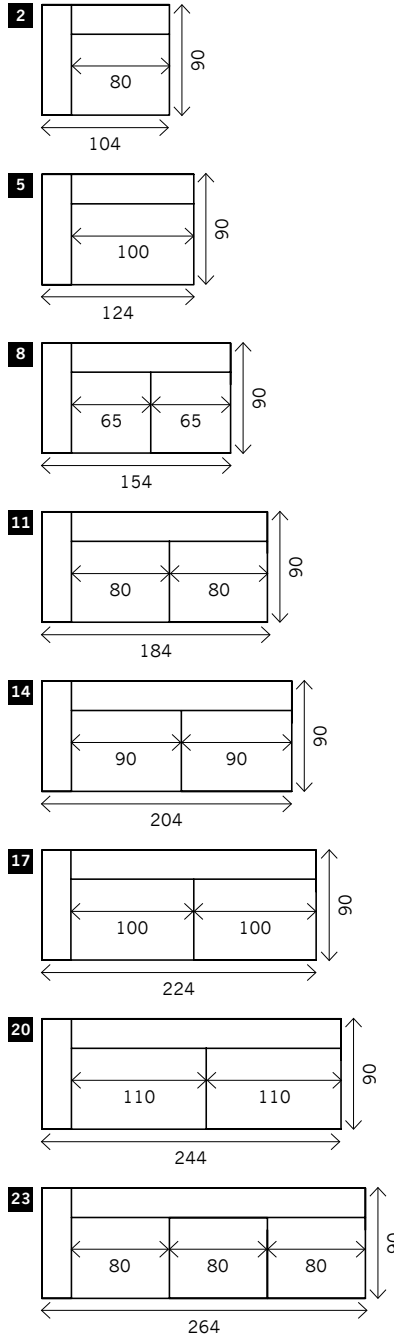

HOPE

Width arms: 24 cm B
Height legs: 18 cm H
Sitting height: ca. 44 cm
Total height: ca. 76 cm
Total depth: ca. 90 cm

Legs: black mat metal

2 arms

Arm L/R

Without arms

Corner L/R

Poof

Longchair L/R

Meridienne + poof L/R

Ottomane L/R

Examples corner sofa's

Combination 1
3,5 seat arm L/R (20)
+ Meridienne + poof L/R (23)

Combination 2
4 seat arm L/R (24)
+ Corner (17)
+ 2,5 seat no arm (12)
+ Longchair L/R (21)

Combination 3
3 seat arm L/R (17)
+ Longchair L/R (21)