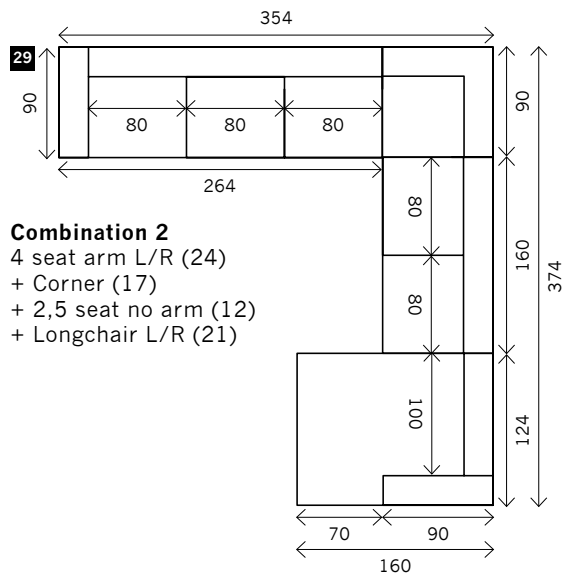

HOPE

Width arms: 24 cm B
Height legs: 18 cm H
Sitting height: ca. 44 cm
Total height: ca. 76 cm
Total depth: ca. 90 cm

Legs: black mat metal

2 arms

Arm L/R

Without arms

Corner L/R

Poof

Longchair L/R

Meridienne + poof L/R

Ottomane L/R

Examples corner sofa's

Combination 1
3,5 seat arm L/R (20)
+ Meridienne + poof L/R (23)

Combination 2
4 seat arm L/R (24)
+ Corner (17)
+ 2,5 seat no arm (12)
+ Longchair L/R (21)

Combination 3
3 seat arm L/R (17)
+ Longchair L/R (21)