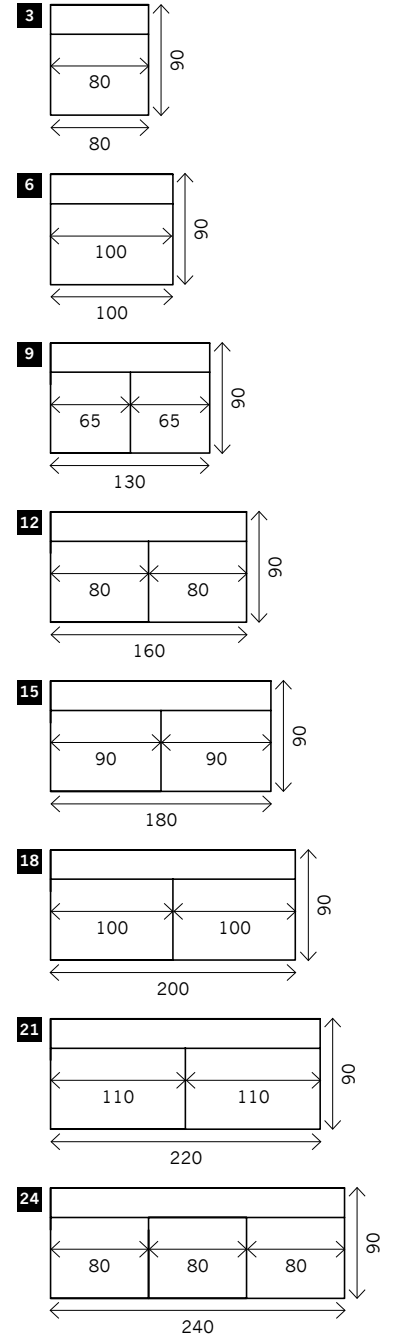

HOPE

Width arms: 24 cm B
Height legs: 18 cm H
Sitting height: ca. 44 cm
Total height: ca. 76 cm
Total depth: ca. 90 cm

Legs: black mat metal

2 arms

Arm L/R

Without arms

Corner L/R

Poof

Longchair L/R

Meridienne + poof L/R

Ottomane L/R

Examples corner sofa's

Combination 1
3,5 seat arm L/R (20)
+ Meridienne + poof L/R (23)

Combination 2
4 seat arm L/R (24)
+ Corner (17)
+ 2,5 seat no arm (12)
+ Longchair L/R (21)

Combination 3
3 seat arm L/R (17)
+ Longchair L/R (21)