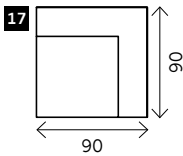

HOPE

Width arms: 24 cm B
Height legs: 18 cm H
Sitting height: ca. 44 cm
Total height: ca. 76 cm
Total depth: ca. 90 cm

Legs: black mat metal

2 arms

Arm L/R

Without arms

Corner L/R

Poof

Longchair L/R

Meridienne + poof L/R

Ottomane L/R

Examples corner sofa's

Combination 1
3,5 seat arm L/R (20)
+ Meridienne + poof L/R (23)

Combination 2
4 seat arm L/R (24)
+ Corner (17)
+ 2,5 seat no arm (12)
+ Longchair L/R (21)