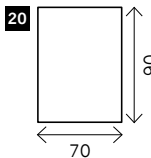

HOPE

Width arms: 24 cm B
Height legs: 18 cm H
Sitting height: ca. 44 cm
Total height: ca. 76 cm
Total depth: ca. 90 cm

Legs: black mat metal

2 arms

Arm L/R

Without arms

Corner L/R

Poof

Longchair L/R

Meridienne + poof L/R

Ottomane L/R

Examples corner sofa's

Combination 1
3,5 seat arm L/R (20)
+ Meridienne + poof L/R (23)

Combination 2
4 seat arm L/R (24)
+ Corner (17)
+ 2,5 seat no arm (12)
+ Longchair L/R (21)