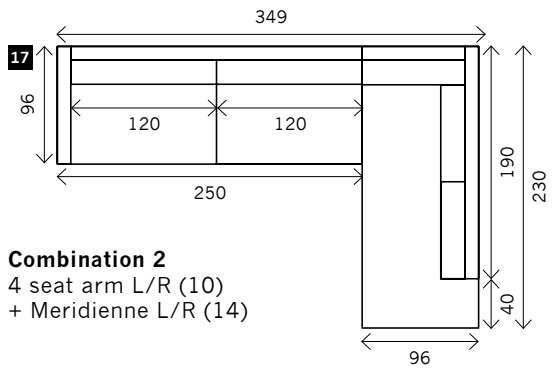

Combination 2
4 seat arm L/R (10)
+ Meridienne L/R (14)