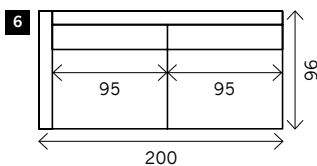

HOUSTON

Width arms: 10 cm
Height legs: 10 cm
Sitting height: ca. 45 cm
Total height: ca. 89 cm
Total depth: ca. 95 cm

2 arms

Arm L/R