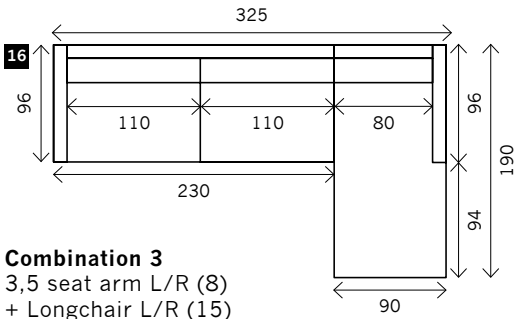

# HOUSTON

**Width arms:** 10 cm  
**Height legs:** 10 cm  
**Sitting height:** ca. 45 cm  
**Total height:** ca. 89 cm  
**Total depth:** ca. 95 cm

### Longchair L/R

## Examples corner sofa's

**Combination 1**  
2,5 seat arm L/R (4)  
+ Meridienne L/R (13)

**Combination 2**  
4 seat arm L/R (10)  
+ Meridienne L/R (14)

**Combination 3**  
3,5 seat arm L/R (8)  
+ Longchair L/R (15)