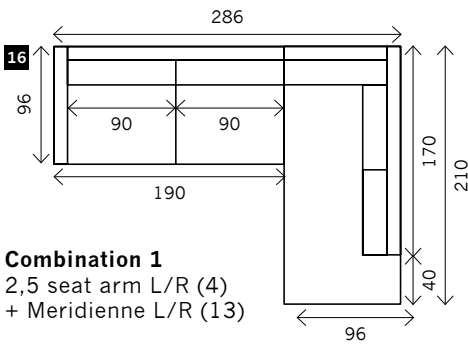

Examples corner sofa's

Combination 1
2,5 seat arm L/R (4)
+ Meridienne L/R (13)