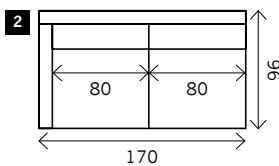

HOUSTON

Width arms: 10 cm
Height legs: 10 cm
Sitting height: ca. 45 cm
Total height: ca. 89 cm
Total depth: ca. 95 cm

2 arms

Arm L/R