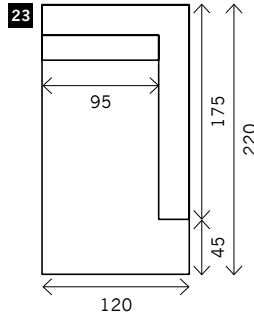

METROPOLE

Width arms: 25 cm
Height legs: 4 cm
Sitting height: ca. 42 cm
Total height: ca. 80 cm
Total depth: ca. 105 cm

Toss cushions 45 x 45 cm:
 Seats with 2 arms: 2x
 Seats with 1 arm/Meridienne/Longchair: 1x

2 arms

Arm L/R

Without arms

Corner

Poof

Square:
85 x 85 / 95 x 95 / 105 x 105

Rectangle:
85 x 70 / 95 x 70 / 105 x 70

Meridienne L/R

Longchair L/R

Examples corner sofa's

Combination 1
4 seat arm L/R (14)
+ Meridienne L/R (21)

Combination 2
3,5 seat arm L/R (11)
+ Meridienne L/R (22)

Combination 3
3,5 seat arm L/R (11)
+ Longchair L/R (23)