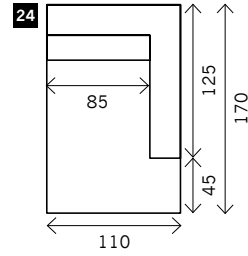

METROPOLE

Width arms: 25 cm
Height legs: 4 cm
Sitting height: ca. 42 cm
Total height: ca. 80 cm
Total depth: ca. 105 cm

Toss cushions 45 x 45 cm:
 Seats with 2 arms: 2x
 Seats with 1 arm/Meridienne/Longchair: 1x

2 arms

Arm L/R

Without arms

Corner

Poof

Square:
85 x 85 / 95 x 95 / 105 x 105

Rectangle:
85 x 70 / 95 x 70 / 105 x 70

Meridienne L/R

Longchair L/R

Examples corner sofa's

Combination 1
4 seat arm L/R (14)
+ Meridienne L/R (21)

Combination 2
3,5 seat arm L/R (11)
+ Meridienne L/R (22)

Combination 3
3,5 seat arm L/R (11)
+ Longchair L/R (23)