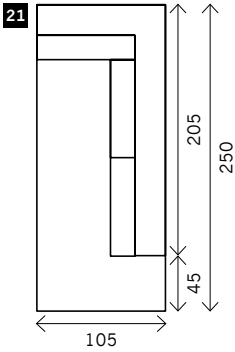

METROPOLE

Width arms: 25 cm
Height legs: 4 cm
Sitting height: ca. 42 cm
Total height: ca. 80 cm
Total depth: ca. 105 cm

Toss cushions 45 x 45 cm:
 Seats with 2 arms: 2x
 Seats with 1 arm/Meridienne/Longchair: 1x

2 arms

Arm L/R

Without arms

Corner

Poof

Square:
85 x 85 / 95 x 95 / 105 x 105

Rectangle:
85 x 70 / 95 x 70 / 105 x 70

Meridienne L/R

Longchair L/R

Examples corner sofa's

Combination 1
4 seat arm L/R (14)
+ Meridienne L/R (21)

Combination 2
3,5 seat arm L/R (11)
+ Meridienne L/R (22)

Combination 3
3,5 seat arm L/R (11)
+ Longchair L/R (23)