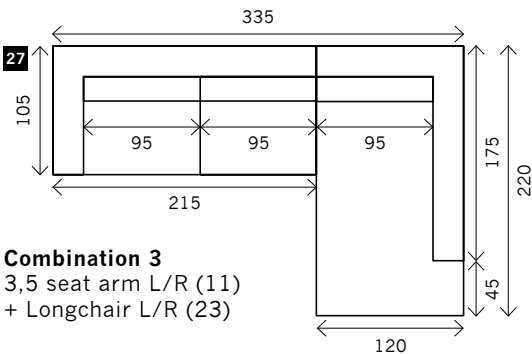

2 arms

Arm L/R

Without arms

Corner

Poof

Square:
85 x 85 / 95 x 95 / 105 x 105

Rectangle:
85 x 70 / 95 x 70 / 105 x 70

Meridienne L/R

Longchair L/R

Examples corner sofa's

Combination 1
4 seat arm L/R (14)
+ Meridienne L/R (21)

Combination 2
3,5 seat arm L/R (11)
+ Meridienne L/R (22)

Combination 3
3,5 seat arm L/R (11)
+ Longchair L/R (23)

Combination 4
3 seat arm L/R (8)
+ Longchair L/R (24)