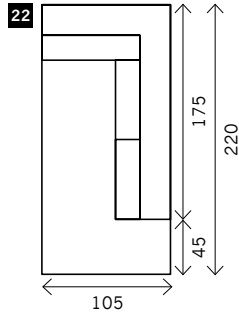

METROPOLE

Width arms: 25 cm
Height legs: 4 cm
Sitting height: ca. 42 cm
Total height: ca. 80 cm
Total depth: ca. 105 cm

Toss cushions 45 x 45 cm:
 Seats with 2 arms: 2x
 Seats with 1 arm/Meridienne/Longchair: 1x

2 arms

Arm L/R

Without arms

Corner

Poof

Square:
85 x 85 / 95 x 95 / 105 x 105

Rectangle:
85 x 70 / 95 x 70 / 105 x 70

Meridienne L/R

Longchair L/R

Examples corner sofa's

Combination 1
4 seat arm L/R (14)
+ Meridienne L/R (21)

Combination 2
3,5 seat arm L/R (11)
+ Meridienne L/R (22)

Combination 3
3,5 seat arm L/R (11)
+ Longchair L/R (23)