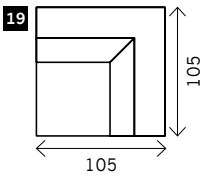

METROPOLE

Width arms: 25 cm
Height legs: 4 cm
Sitting height: ca. 42 cm
Total height: ca. 80 cm
Total depth: ca. 105 cm

Toss cushions 45 x 45 cm:
 Seats with 2 arms: 2x
 Seats with 1 arm/Meridienne/Longchair: 1x

2 arms

Arm L/R

Without arms

Corner

Poof

Square:
85 x 85 / 95 x 95 / 105 x 105

Rectangle:
85 x 70 / 95 x 70 / 105 x 70

Meridienne L/R