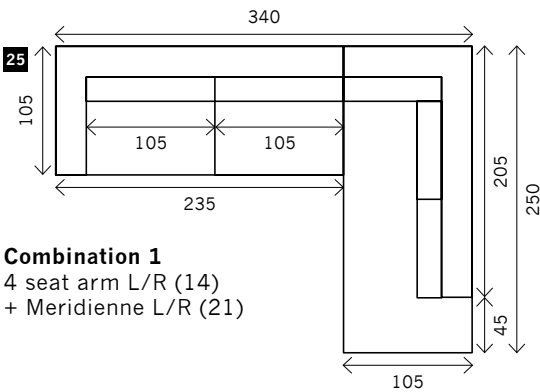

METROPOLE

Width arms: 25 cm
Height legs: 4 cm
Sitting height: ca. 42 cm
Total height: ca. 80 cm
Total depth: ca. 105 cm

Toss cushions 45 x 45 cm:
 Seats with 2 arms: 2x
 Seats with 1 arm/Meridienne/Longchair: 1x

2 arms

Arm L/R

Without arms

Corner

Poof

Square:
85 x 85 / 95 x 95 / 105 x 105

Rectangle:
85 x 70 / 95 x 70 / 105 x 70

Meridienne L/R

Longchair L/R

Examples corner sofa's

Combination 1
4 seat arm L/R (14)
+ Meridienne L/R (21)

Combination 2
3,5 seat arm L/R (11)
+ Meridienne L/R (22)

Combination 3
3,5 seat arm L/R (11)
+ Longchair L/R (23)

Combination 4
3 seat arm L/R (8)
+ Longchair L/R (24)