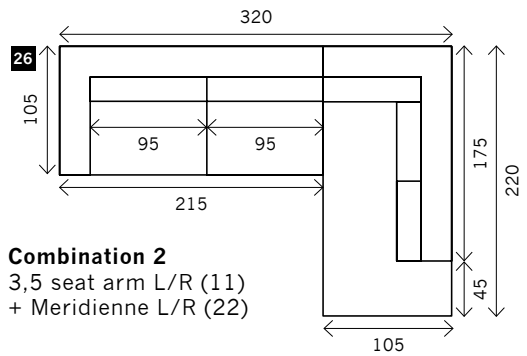

2 arms

Arm L/R

Without arms

Corner

Poof

Square:
85 x 85 / 95 x 95 / 105 x 105

Rectangle:
85 x 70 / 95 x 70 / 105 x 70

Meridienne L/R

Longchair L/R

Examples corner sofa's

Combination 1
4 seat arm L/R (14)
+ Meridienne L/R (21)

Combination 2
3,5 seat arm L/R (11)
+ Meridienne L/R (22)

Combination 3
3,5 seat arm L/R (11)
+ Longchair L/R (23)