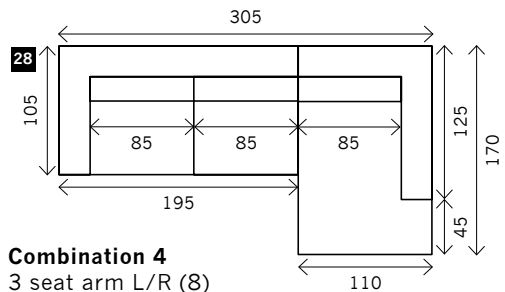

2 arms

Arm L/R

Without arms

Corner

Poof

Square:
85 x 85 / 95 x 95 / 105 x 105

Rectangle:
85 x 70 / 95 x 70 / 105 x 70

Meridienne L/R

Longchair L/R

Examples corner sofa's

Combination 1
4 seat arm L/R (14)
+ Meridienne L/R (21)

Combination 2
3,5 seat arm L/R (11)
+ Meridienne L/R (22)

Combination 3
3,5 seat arm L/R (11)
+ Longchair L/R (23)

Combination 4
3 seat arm L/R (8)
+ Longchair L/R (24)