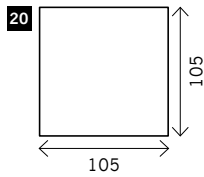

METROPOLE

Width arms: 25 cm
Height legs: 4 cm
Sitting height: ca. 42 cm
Total height: ca. 80 cm
Total depth: ca. 105 cm

Toss cushions 45 x 45 cm:
 Seats with 2 arms: 2x
 Seats with 1 arm/Meridienne/Longchair: 1x

2 arms

Arm L/R

Without arms

Corner

Poof

Square:
85 x 85 / 95 x 95 / 105 x 105

Rectangle:
85 x 70 / 95 x 70 / 105 x 70

Meridienne L/R