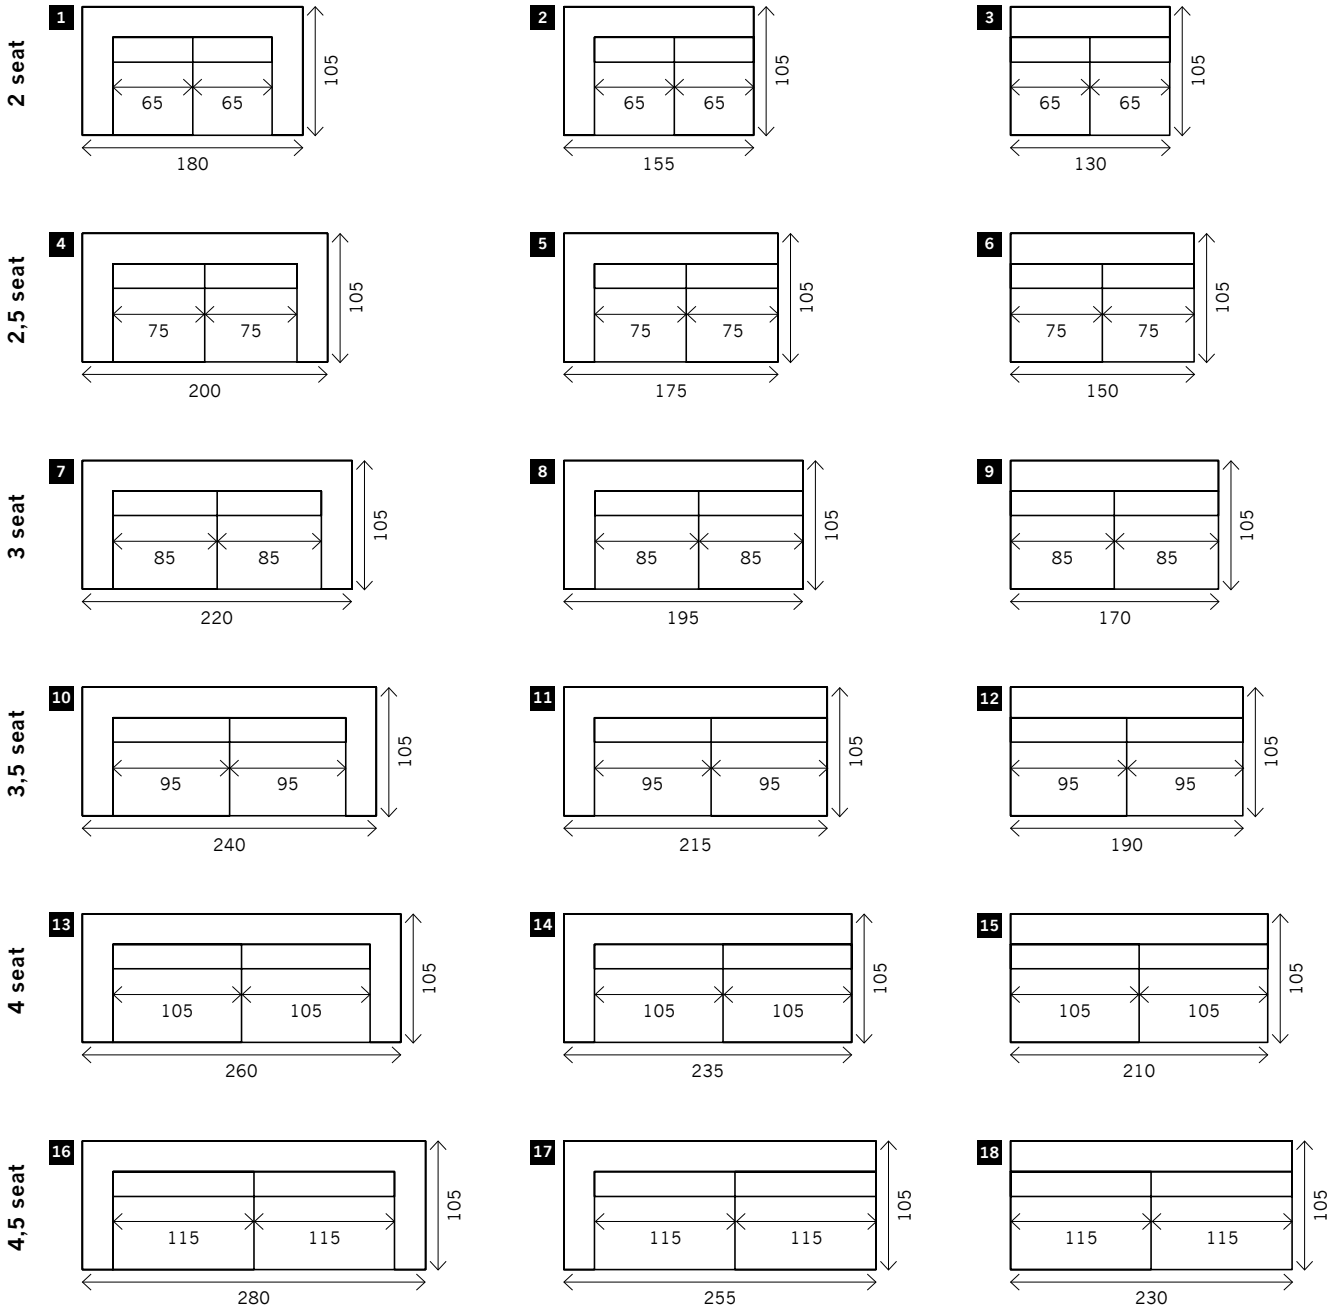

METROPOLE

Width arms: 25 cm
Height legs: 4 cm
Sitting height: ca. 42 cm
Total height: ca. 80 cm
Total depth: ca. 105 cm

Toss cushions 45 x 45 cm:
 Seats with 2 arms: 2x
 Seats with 1 arm/Meridienne/Longchair: 1x

2 arms

Arm L/R

Without arms

Corner

Poof

Square:
85 x 85 / 95 x 95 / 105 x 105

Rectangle:
85 x 70 / 95 x 70 / 105 x 70

Meridienne L/R

Longchair L/R

Examples corner sofa's

Combination 1
4 seat arm L/R (14)
+ Meridienne L/R (21)

Combination 2
3,5 seat arm L/R (11)
+ Meridienne L/R (22)

Combination 3
3,5 seat arm L/R (11)
+ Longchair L/R (23)

Combination 4
3 seat arm L/R (8)
+ Longchair L/R (24)