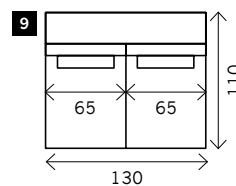

OZZY

Width arms: 25 cm
Height legs: 4 cm
Sitting height: ca. 44 cm
Total height: ca. 82 cm
Total depth: ca. 110 cm

Toss cushions 45 x 45 cm:
Seats with 2 arms: 2x
Seats with 1 arm/Meridienne/Longchair: 1x

2 arms

Arm L/R

Without arms