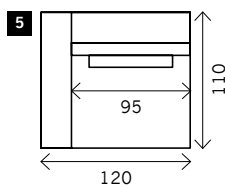

OZZY

Width arms: 25 cm
Height legs: 4 cm
Sitting height: ca. 44 cm
Total height: ca. 82 cm
Total depth: ca. 110 cm

Toss cushions 45 x 45 cm:
Seats with 2 arms: 2x
Seats with 1 arm/Meridienne/Longchair: 1x

2 arms

Arm L/R

Without arms