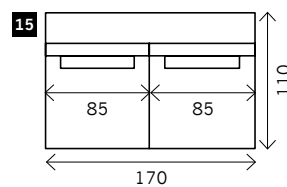

OZZY

Width arms: 25 cm
Height legs: 4 cm
Sitting height: ca. 44 cm
Total height: ca. 82 cm
Total depth: ca. 110 cm

Toss cushions 45 x 45 cm:
Seats with 2 arms: 2x
Seats with 1 arm/Meridienne/Longchair: 1x

2 arms

Arm L/R

Without arms