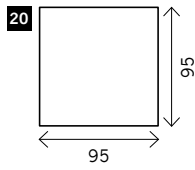

Poof

Square:
85 x 85 / 95 x 95

Rectangle:
85 x 70 / 95 x 70