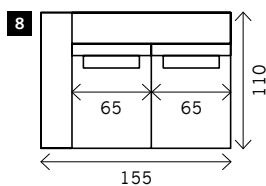

OZZY

Width arms: 25 cm
Height legs: 4 cm
Sitting height: ca. 44 cm
Total height: ca. 82 cm
Total depth: ca. 110 cm

Toss cushions 45 x 45 cm:
Seats with 2 arms: 2x
Seats with 1 arm/Meridienne/Longchair: 1x

2 arms

Arm L/R

Without arms