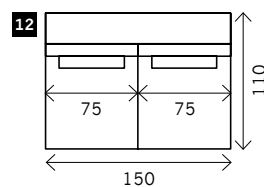

OZZY

Width arms: 25 cm
Height legs: 4 cm
Sitting height: ca. 44 cm
Total height: ca. 82 cm
Total depth: ca. 110 cm

Toss cushions 45 x 45 cm:
Seats with 2 arms: 2x
Seats with 1 arm/Meridienne/Longchair: 1x

2 arms

Arm L/R

Without arms