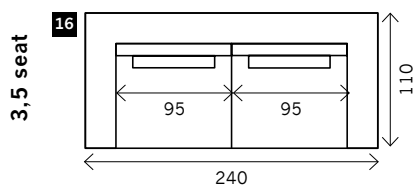

OZZY

Width arms: 25 cm
Height legs: 4 cm
Sitting height: ca. 44 cm
Total height: ca. 82 cm
Total depth: ca. 110 cm

Toss cushions 45 x 45 cm:
Seats with 2 arms: 2x
Seats with 1 arm/Meridienne/Longchair: 1x

2 arms

Arm L/R

Without arms