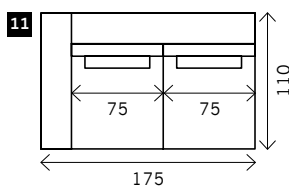

OZZY

Width arms: 25 cm
Height legs: 4 cm
Sitting height: ca. 44 cm
Total height: ca. 82 cm
Total depth: ca. 110 cm

Toss cushions 45 x 45 cm:
Seats with 2 arms: 2x
Seats with 1 arm/Meridienne/Longchair: 1x

2 arms

Arm L/R

Without arms