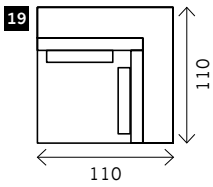

Corner

Poof

Square:
85 x 85 / 95 x 95

Rectangle:
85 x 70 / 95 x 70

Longchair L/R

Examples corner sofa's