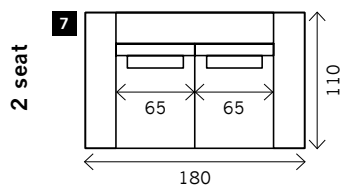

OZZY

Width arms: 25 cm
Height legs: 4 cm
Sitting height: ca. 44 cm
Total height: ca. 82 cm
Total depth: ca. 110 cm

Toss cushions 45 x 45 cm:
Seats with 2 arms: 2x
Seats with 1 arm/Meridienne/Longchair: 1x

2 arms

Arm L/R

Without arms