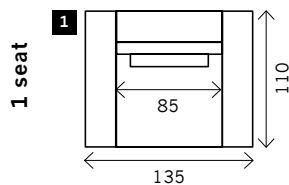

OZZY

Width arms: 25 cm
Height legs: 4 cm
Sitting height: ca. 44 cm
Total height: ca. 82 cm
Total depth: ca. 110 cm

Toss cushions 45 x 45 cm:
Seats with 2 arms: 2x
Seats with 1 arm/Meridienne/Longchair: 1x

2 arms

Arm L/R

Without arms