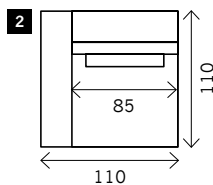

2 arms

Arm L/R

Without arms