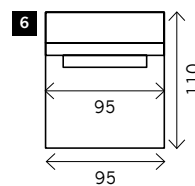

2 arms

Arm L/R

Without arms