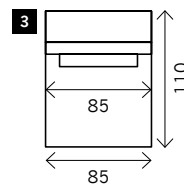

2 arms

Arm L/R

Without arms