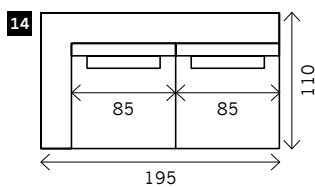

OZZY

Width arms: 25 cm
Height legs: 4 cm
Sitting height: ca. 44 cm
Total height: ca. 82 cm
Total depth: ca. 110 cm

Toss cushions 45 x 45 cm:
Seats with 2 arms: 2x
Seats with 1 arm/Meridienne/Longchair: 1x

2 arms

Arm L/R

Without arms