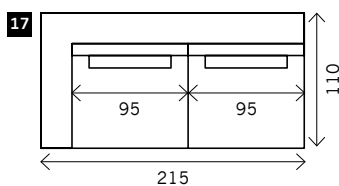

OZZY

Width arms: 25 cm
Height legs: 4 cm
Sitting height: ca. 44 cm
Total height: ca. 82 cm
Total depth: ca. 110 cm

Toss cushions 45 x 45 cm:
Seats with 2 arms: 2x
Seats with 1 arm/Meridienne/Longchair: 1x

2 arms

Arm L/R

Without arms