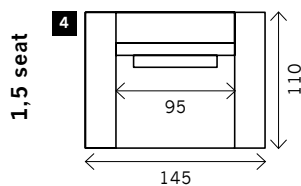

OZZY

Width arms: 25 cm
Height legs: 4 cm
Sitting height: ca. 44 cm
Total height: ca. 82 cm
Total depth: ca. 110 cm

Toss cushions 45 x 45 cm:
Seats with 2 arms: 2x
Seats with 1 arm/Meridienne/Longchair: 1x

2 arms

Arm L/R

Without arms