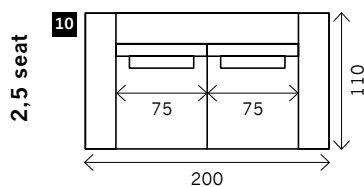

OZZY

Width arms: 25 cm
Height legs: 4 cm
Sitting height: ca. 44 cm
Total height: ca. 82 cm
Total depth: ca. 110 cm

Toss cushions 45 x 45 cm:
Seats with 2 arms: 2x
Seats with 1 arm/Meridienne/Longchair: 1x

2 arms

Arm L/R

Without arms