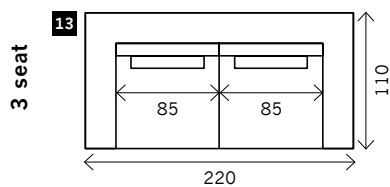

OZZY

Width arms: 25 cm
Height legs: 4 cm
Sitting height: ca. 44 cm
Total height: ca. 82 cm
Total depth: ca. 110 cm

Toss cushions 45 x 45 cm:
Seats with 2 arms: 2x
Seats with 1 arm/Meridienne/Longchair: 1x

2 arms

Arm L/R

Without arms