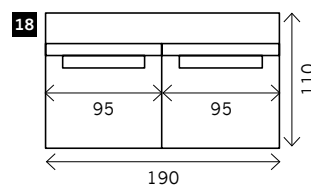

OZZY

Width arms: 25 cm
Height legs: 4 cm
Sitting height: ca. 44 cm
Total height: ca. 82 cm
Total depth: ca. 110 cm

Toss cushions 45 x 45 cm:
Seats with 2 arms: 2x
Seats with 1 arm/Meridienne/Longchair: 1x

2 arms

Arm L/R

Without arms