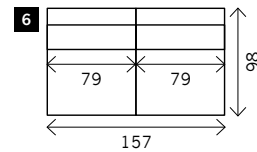

RENAULT 98 cm - STANDARD VERSION

Width arms: 15 cm
 Height legs: 3 cm
 Sitting height: ca. 42 cm
 Total height: ca. 80 cm
 Total depth: ca. 98 cm

Also available:
 Bed sofa

2 arms

Arm L/R

Without arms

1 seat

Also available:

100 x 98
 115 x 98
 130 x 98
 140 x 98

Also available:

89 x 98
 104 x 98
 119 x 98
 129 x 98

2 small

2 seat

2,5 seat

3 seat

3,5 seat

Corner

Poof

Terminal special with cushion

Terminal special without cushion

Square:
 98 x 98 / 120 x 20

Rectangle:
 98 x 120

Meridienne L/R

RENAULT 120 cm - DEEP VERSION

Width arms: 15 cm
 Height legs: 3 cm
 Sitting height: ca. 42 cm
 Total height: ca. 80 cm
 Total depth: ca. 120 cm

Also available:
 Bed sofa

1 seat

2 arms

Arm L/R

Also available:
 130 x 120
 140 x 120