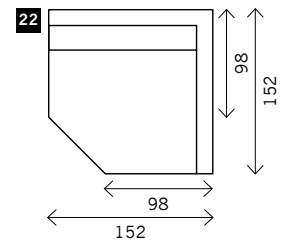

RENAULT 98 cm - STANDARD VERSION

Width arms: 15 cm
 Height legs: 3 cm
 Sitting height: ca. 42 cm
 Total height: ca. 80 cm
 Total depth: ca. 98 cm

Also available:
 Bed sofa

2 arms

Arm L/R

Without arms

1 seat

Also available:

100 x 98
 115 x 98
 130 x 98
 140 x 98

Also available:

89 x 98
 104 x 98
 119 x 98
 129 x 98

2 small

2 seat

2,5 seat

3 seat

3,5 seat

Corner

Poof

Terminal special with cushion

Terminal special without cushion

Square:
 98 x 98 / 120 x 20

Rectangle:
 98 x 120

Meridienne L/R

RENAULT 120 cm - DEEP VERSION

Width arms: 15 cm
 Height legs: 3 cm
 Sitting height: ca. 42 cm
 Total height: ca. 80 cm
 Total depth: ca. 120 cm

Also available:
 Bed sofa

1 seat

2 arms

Arm L/R

Also available:
 130 x 120
 140 x 120