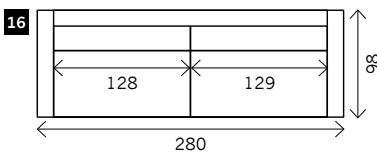

RENAULT 98 cm - STANDARD VERSION

Width arms: 15 cm
 Height legs: 3 cm
 Sitting height: ca. 42 cm
 Total height: ca. 80 cm
 Total depth: ca. 98 cm

Also available:
 Bed sofa

2 arms

Arm L/R

Without arms

1 seat

Also available:

100 x 98
 115 x 98
 130 x 98
 140 x 98

Also available:

89 x 98
 104 x 98
 119 x 98
 129 x 98

2 small

2 seat

2,5 seat

3 seat

3,5 seat

Corner

Poof

Terminal special with cushion

Terminal special without cushion

Square:
 98 x 98 / 120 x 20

Rectangle:
 98 x 120

Meridienne L/R

RENAULT 120 cm - DEEP VERSION

Width arms: 15 cm
 Height legs: 3 cm
 Sitting height: ca. 42 cm
 Total height: ca. 80 cm
 Total depth: ca. 120 cm

Also available:
 Bed sofa

1 seat

2 arms

Arm L/R

Also available:
 130 x 120
 140 x 120