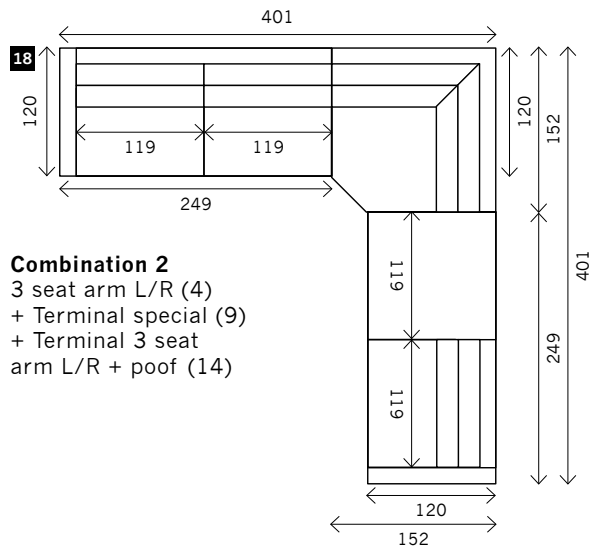

RENAULT 98 cm - STANDARD VERSION

Width arms: 15 cm
 Height legs: 3 cm
 Sitting height: ca. 42 cm
 Total height: ca. 80 cm
 Total depth: ca. 98 cm

Also available:
 Bed sofa

2 arms

Arm L/R

Without arms

1 seat

RENAULT 120 cm - DEEP VERSION

Width arms: 15 cm
 Height legs: 3 cm
 Sitting height: ca. 42 cm
 Total height: ca. 80 cm
 Total depth: ca. 120 cm

Also available:
 Bed sofa

1 seat

2 arms

Arm L/R

Also available:
 130 x 120
 140 x 120

Without arms

Also available:
 119 x 120
 129 x 120

3 seat

3,5 seat

Terminal special with cushion

Terminal special with cushion - connect*

*To create a corner with a combination of the standard version (98 cm) with the deep version (120 cm).

Terminal special without cushion

Poof

Square:
 98 x 98 / 120 x 20
 Rectangle:
 98 x 120

Longchair L/R

Examples corner sofa's

Combination 1
3 seat arm L/R (4)
+ Longchair L/R (13)

Combination 2
3 seat arm L/R (4)
+ Terminal special (9)
+ Terminal 3 seat
arm L/R + poof (14)