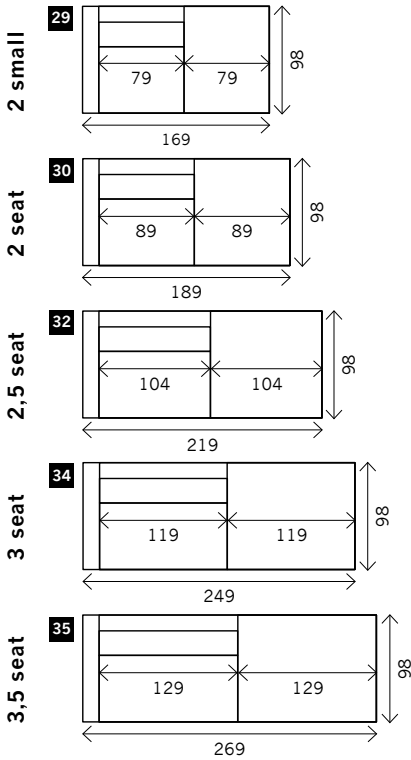

Terminal Arm L/R + poof

Terminal Without arms + poof