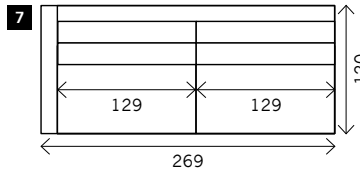

RENAULT 120 cm - DEEP VERSION

Width arms: 15 cm
 Height legs: 3 cm
 Sitting height: ca. 42 cm
 Total height: ca. 80 cm
 Total depth: ca. 120 cm

Also available:
 Bed sofa

1 seat

2 arms

Arm L/R

Also available:
 130 x 120
 140 x 120

Without arms

Also available:
 119 x 120
 129 x 120

3 seat

3,5 seat

Terminal special with cushion

Terminal special with cushion - connect*

*To create a corner with a combination of the standard version (98 cm) with the deep version (120 cm).