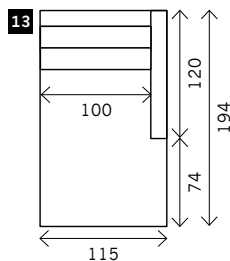

Without arms

Also available:
 119 x 120
 129 x 120

3 seat

3,5 seat

Terminal special with cushion

Terminal special with cushion - connect*

*To create a corner with a combination of the standard version (98 cm) with the deep version (120 cm).

Terminal special without cushion

Poof

Square:
 98 x 98 / 120 x 20
 Rectangle:
 98 x 120

Longchair L/R

Examples corner sofa's

Combination 1
3 seat arm L/R (4)
+ Longchair L/R (13)

Combination 2
3 seat arm L/R (4)
+ Terminal special (9)
+ Terminal 3 seat
arm L/R + poof (14)