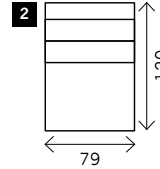

Longchair L/R

Terminal Arm L/R + poof

Terminal Without arms + poof

Examples corner sofa's

Combination 1
3 seat arm L/R (14)
+ Terminal special L/R (22)

Combination 2
Terminal 2,5 seat
arm L/R (32)
+ Longchair L/R (26)

RENAULT 120 cm - DEEP VERSION

Width arms: 15 cm
 Height legs: 3 cm
 Sitting height: ca. 42 cm
 Total height: ca. 80 cm
 Total depth: ca. 120 cm

Also available:
 Bed sofa

1 seat

2 arms

Arm L/R

Also available:
 130 x 120
 140 x 120

Without arms

Also available:
 119 x 120
 129 x 120

3 seat

3,5 seat

Terminal special with cushion

Terminal special with cushion - connect*

*To create a corner with a combination of the standard version (98 cm) with the deep version (120 cm).