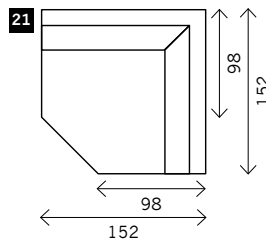

RENAULT 98 cm - STANDARD VERSION

Width arms: 15 cm
 Height legs: 3 cm
 Sitting height: ca. 42 cm
 Total height: ca. 80 cm
 Total depth: ca. 98 cm

Also available:
 Bed sofa

2 arms

Arm L/R

Without arms

1 seat

Also available:

100 x 98
 115 x 98
 130 x 98
 140 x 98

Also available:

89 x 98
 104 x 98
 119 x 98
 129 x 98

2 small

2 seat

2,5 seat

3 seat

3,5 seat

Corner

Poof

Terminal special with cushion

Terminal special without cushion

Square:
 98 x 98 / 120 x 20

Rectangle:
 98 x 120

Meridienne L/R

RENAULT 120 cm - DEEP VERSION

Width arms: 15 cm
 Height legs: 3 cm
 Sitting height: ca. 42 cm
 Total height: ca. 80 cm
 Total depth: ca. 120 cm

Also available:
 Bed sofa

1 seat

2 arms

Arm L/R

Also available:
 130 x 120
 140 x 120