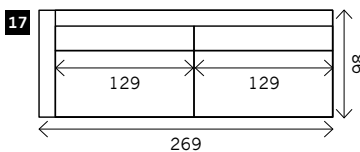

RENAULT 98 cm - STANDARD VERSION

Width arms: 15 cm
 Height legs: 3 cm
 Sitting height: ca. 42 cm
 Total height: ca. 80 cm
 Total depth: ca. 98 cm

Also available:
 Bed sofa

2 arms

Arm L/R

Without arms

1 seat

Also available:

100 x 98
 115 x 98
 130 x 98
 140 x 98

Also available:

89 x 98
 104 x 98
 119 x 98
 129 x 98

2 small

2 seat

2,5 seat

3 seat

3,5 seat

Corner

Poof

Terminal special with cushion

Terminal special without cushion

Square:
 98 x 98 / 120 x 20

Rectangle:
 98 x 120

Meridienne L/R

RENAULT 120 cm - DEEP VERSION

Width arms: 15 cm
 Height legs: 3 cm
 Sitting height: ca. 42 cm
 Total height: ca. 80 cm
 Total depth: ca. 120 cm

Also available:
 Bed sofa

1 seat

2 arms

Arm L/R

Also available:
 130 x 120
 140 x 120