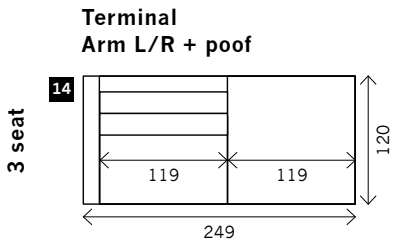

RENAULT 98 cm - STANDARD VERSION

Width arms: 15 cm
 Height legs: 3 cm
 Sitting height: ca. 42 cm
 Total height: ca. 80 cm
 Total depth: ca. 98 cm

Also available:
 Bed sofa

2 arms

Arm L/R

Without arms

1 seat

RENAULT 120 cm - DEEP VERSION

Width arms: 15 cm
 Height legs: 3 cm
 Sitting height: ca. 42 cm
 Total height: ca. 80 cm
 Total depth: ca. 120 cm

Also available:
 Bed sofa

1 seat

2 arms

Arm L/R

Also available:
 130 x 120
 140 x 120

Without arms

Also available:
 119 x 120
 129 x 120

3 seat

3,5 seat

Terminal special with cushion

Terminal special with cushion - connect*

*To create a corner with a combination of the standard version (98 cm) with the deep version (120 cm).

Terminal special without cushion

Poof

Square:
 98 x 98 / 120 x 20
 Rectangle:
 98 x 120

Longchair L/R

Examples corner sofa's

Combination 1
3 seat arm L/R (4)
+ Longchair L/R (13)

Combination 2
3 seat arm L/R (4)
+ Terminal special (9)
+ Terminal 3 seat
arm L/R + poof (14)