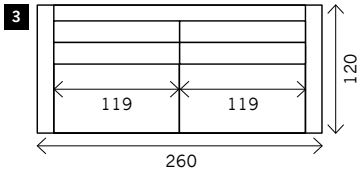

Longchair L/R

Terminal Arm L/R + poof

Terminal Without arms + poof

Examples corner sofa's

Combination 1
3 seat arm L/R (14)
+ Terminal special L/R (22)

Combination 2
Terminal 2,5 seat
arm L/R (32)
+ Longchair L/R (26)

RENAULT 120 cm - DEEP VERSION

Width arms: 15 cm
 Height legs: 3 cm
 Sitting height: ca. 42 cm
 Total height: ca. 80 cm
 Total depth: ca. 120 cm

Also available:
 Bed sofa

1 seat

2 arms

Arm L/R

Also available:
 130 x 120
 140 x 120

Without arms

Also available:
 119 x 120
 129 x 120

3 seat

3,5 seat

Terminal special with cushion

Terminal special with cushion - connect*

*To create a corner with a combination of the standard version (98 cm) with the deep version (120 cm).