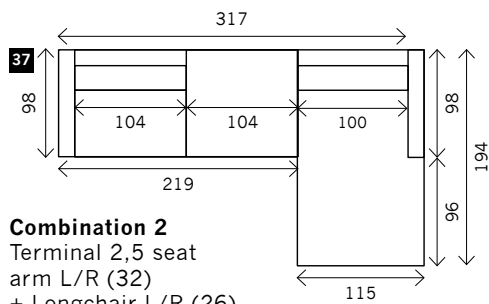

3,5 seat

Corner

Poof

Terminal special with cushion

Terminal special without cushion

Square:
 98 x 98 / 120 x 20

Rectangle:
 98 x 120

Meridienne L/R

Longchair L/R

Terminal Arm L/R + poof

Terminal Without arms + poof

Examples corner sofa's

Combination 1
3 seat arm L/R (14)
+ Terminal special L/R (22)

Combination 2
Terminal 2,5 seat
arm L/R (32)
+ Longchair L/R (26)

RENAULT 120 cm - DEEP VERSION

Width arms: 15 cm
 Height legs: 3 cm
 Sitting height: ca. 42 cm
 Total height: ca. 80 cm
 Total depth: ca. 120 cm

Also available:
 Bed sofa

1 seat

2 arms

Arm L/R

Also available:
 130 x 120
 140 x 120

Without arms

Also available:
 119 x 120
 129 x 120

3 seat

3,5 seat

Terminal special with cushion

Terminal special with cushion - connect*

*To create a corner with a combination of the standard version (98 cm) with the deep version (120 cm).