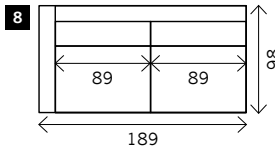

RENAULT 98 cm - STANDARD VERSION

Width arms: 15 cm
 Height legs: 3 cm
 Sitting height: ca. 42 cm
 Total height: ca. 80 cm
 Total depth: ca. 98 cm

Also available:
 Bed sofa

2 arms

Arm L/R

Without arms

1 seat

Also available:

100 x 98
 115 x 98
 130 x 98
 140 x 98

Also available:

89 x 98
 104 x 98
 119 x 98
 129 x 98

2 small

2 seat

2,5 seat

3 seat

3,5 seat

Corner

Poof

Terminal special with cushion

Terminal special without cushion

Square:
 98 x 98 / 120 x 20

Rectangle:
 98 x 120

Meridienne L/R

RENAULT 120 cm - DEEP VERSION

Width arms: 15 cm
 Height legs: 3 cm
 Sitting height: ca. 42 cm
 Total height: ca. 80 cm
 Total depth: ca. 120 cm

Also available:
 Bed sofa

1 seat

2 arms

Arm L/R

Also available:
 130 x 120
 140 x 120