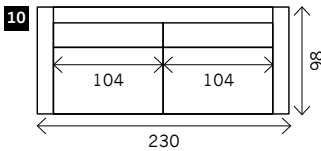

RENAULT 98 cm - STANDARD VERSION

Width arms: 15 cm
 Height legs: 3 cm
 Sitting height: ca. 42 cm
 Total height: ca. 80 cm
 Total depth: ca. 98 cm

Also available:
 Bed sofa

2 arms

Arm L/R

Without arms

1 seat

Also available:

100 x 98
 115 x 98
 130 x 98
 140 x 98

Also available:

89 x 98
 104 x 98
 119 x 98
 129 x 98

2 small

2 seat

2,5 seat

3 seat

3,5 seat

Corner

Poof

Terminal special with cushion

Terminal special without cushion

Square:
 98 x 98 / 120 x 20

Rectangle:
 98 x 120

Meridienne L/R

RENAULT 120 cm - DEEP VERSION

Width arms: 15 cm
 Height legs: 3 cm
 Sitting height: ca. 42 cm
 Total height: ca. 80 cm
 Total depth: ca. 120 cm

Also available:
 Bed sofa

1 seat

2 arms

Arm L/R

Also available:
 130 x 120
 140 x 120