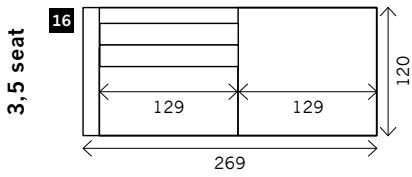

RENAULT 98 cm - STANDARD VERSION

Width arms: 15 cm
 Height legs: 3 cm
 Sitting height: ca. 42 cm
 Total height: ca. 80 cm
 Total depth: ca. 98 cm

Also available:
 Bed sofa

2 arms

Arm L/R

Without arms

1 seat

RENAULT 120 cm - DEEP VERSION

Width arms: 15 cm
 Height legs: 3 cm
 Sitting height: ca. 42 cm
 Total height: ca. 80 cm
 Total depth: ca. 120 cm

Also available:
 Bed sofa

1 seat

2 arms

Arm L/R

Also available:
 130 x 120
 140 x 120

Without arms

Also available:
 119 x 120
 129 x 120

3 seat

3,5 seat

Terminal special with cushion

Terminal special with cushion - connect*

*To create a corner with a combination of the standard version (98 cm) with the deep version (120 cm).

Terminal special without cushion

Poof

Square:
 98 x 98 / 120 x 20
 Rectangle:
 98 x 120

Longchair L/R

Examples corner sofa's

Combination 1
3 seat arm L/R (4)
+ Longchair L/R (13)

Combination 2
3 seat arm L/R (4)
+ Terminal special (9)
+ Terminal 3 seat
arm L/R + poof (14)