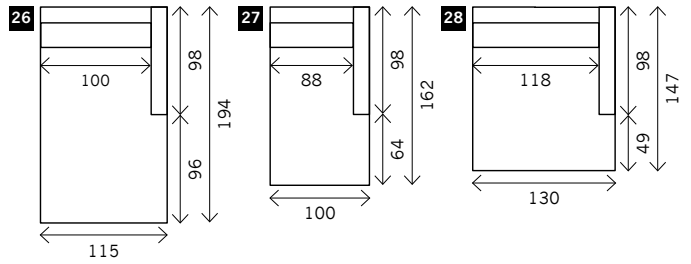

Longchair L/R