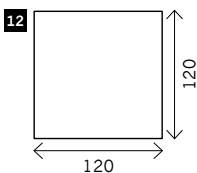

RENAULT 120 cm - DEEP VERSION

Width arms: 15 cm
Height legs: 3 cm
Sitting height: ca. 42 cm
Total height: ca. 80 cm
Total depth: ca. 120 cm

Also available:
Bed sofa

1 seat

2 arms

Arm L/R

Also available:
130 x 120
140 x 120

Without arms

Also available:
119 x 120
129 x 120

3 seat

3,5 seat

Terminal special with cushion

Terminal special with cushion - connect*

*To create a corner with a combination of the standard version (98 cm) with the deep version (120 cm).

Terminal special without cushion

Poof

Square:
98 x 98 / 120 x 20
Rectangle:
98 x 120

Longchair L/R