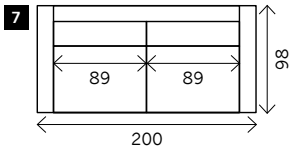

RENAULT 98 cm - STANDARD VERSION

Width arms: 15 cm
 Height legs: 3 cm
 Sitting height: ca. 42 cm
 Total height: ca. 80 cm
 Total depth: ca. 98 cm

Also available:
 Bed sofa

2 arms

Arm L/R

Without arms

1 seat

Also available:

100 x 98
 115 x 98
 130 x 98
 140 x 98

Also available:

89 x 98
 104 x 98
 119 x 98
 129 x 98

2 small

2 seat

2,5 seat

3 seat

3,5 seat

Corner

Poof

Terminal special with cushion

Terminal special without cushion

Square:
 98 x 98 / 120 x 20

Rectangle:
 98 x 120

Meridienne L/R

RENAULT 120 cm - DEEP VERSION

Width arms: 15 cm
 Height legs: 3 cm
 Sitting height: ca. 42 cm
 Total height: ca. 80 cm
 Total depth: ca. 120 cm

Also available:
 Bed sofa

1 seat

2 arms

Arm L/R

Also available:
 130 x 120
 140 x 120