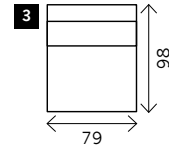

RENAULT 98 cm - STANDARD VERSION

Width arms: 15 cm
 Height legs: 3 cm
 Sitting height: ca. 42 cm
 Total height: ca. 80 cm
 Total depth: ca. 98 cm

Also available:
 Bed sofa

2 arms

Arm L/R

Without arms

1 seat

Also available:

100 x 98
 115 x 98
 130 x 98
 140 x 98

Also available:

89 x 98
 104 x 98
 119 x 98
 129 x 98

2 small

2 seat

2,5 seat

3 seat

3,5 seat

Corner

Poof

Terminal special with cushion

Terminal special without cushion

Square:
 98 x 98 / 120 x 20

Rectangle:
 98 x 120

Meridienne L/R

RENAULT 120 cm - DEEP VERSION

Width arms: 15 cm
 Height legs: 3 cm
 Sitting height: ca. 42 cm
 Total height: ca. 80 cm
 Total depth: ca. 120 cm

Also available:
 Bed sofa

1 seat

2 arms

Arm L/R

Also available:
 130 x 120
 140 x 120