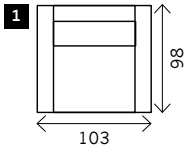

RENAULT 98 cm - STANDARD VERSION

Width arms: 15 cm
 Height legs: 3 cm
 Sitting height: ca. 42 cm
 Total height: ca. 80 cm
 Total depth: ca. 98 cm

Also available:
 Bed sofa

2 arms

Arm L/R

Without arms

1 seat

Also available:

100 x 98
 115 x 98
 130 x 98
 140 x 98

Also available:

89 x 98
 104 x 98
 119 x 98
 129 x 98

2 small

2 seat

2,5 seat

3 seat

3,5 seat

Corner

Poof

Terminal special with cushion

Terminal special without cushion

Square:
 98 x 98 / 120 x 20

Rectangle:
 98 x 120

Meridienne L/R

RENAULT 120 cm - DEEP VERSION

Width arms: 15 cm
 Height legs: 3 cm
 Sitting height: ca. 42 cm
 Total height: ca. 80 cm
 Total depth: ca. 120 cm

Also available:
 Bed sofa

1 seat

2 arms

Arm L/R

Also available:
 130 x 120
 140 x 120