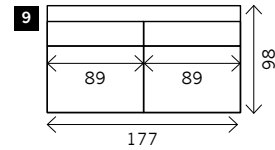

RENAULT 98 cm - STANDARD VERSION

Width arms: 15 cm
 Height legs: 3 cm
 Sitting height: ca. 42 cm
 Total height: ca. 80 cm
 Total depth: ca. 98 cm

Also available:
 Bed sofa

2 arms

Arm L/R

Without arms

1 seat

Also available:

100 x 98
 115 x 98
 130 x 98
 140 x 98

Also available:

89 x 98
 104 x 98
 119 x 98
 129 x 98

2 small

2 seat

2,5 seat

3 seat

3,5 seat

Corner

Poof

Terminal special with cushion

Terminal special without cushion

Square:
 98 x 98 / 120 x 20

Rectangle:
 98 x 120

Meridienne L/R

RENAULT 120 cm - DEEP VERSION

Width arms: 15 cm
 Height legs: 3 cm
 Sitting height: ca. 42 cm
 Total height: ca. 80 cm
 Total depth: ca. 120 cm

Also available:
 Bed sofa

1 seat

2 arms

Arm L/R

Also available:
 130 x 120
 140 x 120