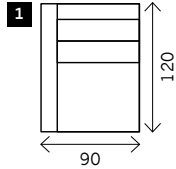

Longchair L/R

Terminal Arm L/R + poof

Terminal Without arms + poof

Examples corner sofa's

Combination 1
3 seat arm L/R (14)
+ Terminal special L/R (22)

Combination 2
Terminal 2,5 seat
arm L/R (32)
+ Longchair L/R (26)

RENAULT 120 cm - DEEP VERSION

Width arms: 15 cm
 Height legs: 3 cm
 Sitting height: ca. 42 cm
 Total height: ca. 80 cm
 Total depth: ca. 120 cm

Also available:
 Bed sofa

1 seat

2 arms

Arm L/R

Also available:
 130 x 120
 140 x 120

Without arms

Also available:
 119 x 120
 129 x 120

3 seat

3,5 seat

Terminal special with cushion

Terminal special with cushion - connect*

*To create a corner with a combination of the standard version (98 cm) with the deep version (120 cm).