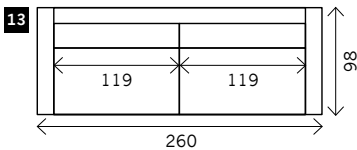

RENAULT 98 cm - STANDARD VERSION

Width arms: 15 cm
 Height legs: 3 cm
 Sitting height: ca. 42 cm
 Total height: ca. 80 cm
 Total depth: ca. 98 cm

Also available:
 Bed sofa

2 arms

Arm L/R

Without arms

1 seat

Also available:

100 x 98
 115 x 98
 130 x 98
 140 x 98

Also available:

89 x 98
 104 x 98
 119 x 98
 129 x 98

2 small

2 seat

2,5 seat

3 seat

3,5 seat

Corner

Poof

Terminal special with cushion

Terminal special without cushion

Square:
 98 x 98 / 120 x 20

Rectangle:
 98 x 120

Meridienne L/R

RENAULT 120 cm - DEEP VERSION

Width arms: 15 cm
 Height legs: 3 cm
 Sitting height: ca. 42 cm
 Total height: ca. 80 cm
 Total depth: ca. 120 cm

Also available:
 Bed sofa

1 seat

2 arms

Arm L/R

Also available:
 130 x 120
 140 x 120