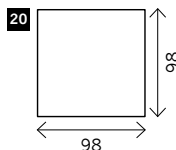

RENAULT 98 cm - STANDARD VERSION

Width arms: 15 cm
 Height legs: 3 cm
 Sitting height: ca. 42 cm
 Total height: ca. 80 cm
 Total depth: ca. 98 cm

Also available:
 Bed sofa

2 arms

Arm L/R

Without arms

1 seat

Also available:

100 x 98
 115 x 98
 130 x 98
 140 x 98

Also available:

89 x 98
 104 x 98
 119 x 98
 129 x 98

2 small

2 seat

2,5 seat

3 seat

3,5 seat

Corner

Poof

Terminal special with cushion

Terminal special without cushion

Square:
 98 x 98 / 120 x 20

Rectangle:
 98 x 120

Meridienne L/R

Longchair L/R

Terminal Arm L/R + poof

Terminal Without arms + poof

Examples corner sofa's

Combination 1
3 seat arm L/R (14)
+ Terminal special L/R (22)

Combination 2
Terminal 2,5 seat
arm L/R (32)
+ Longchair L/R (26)