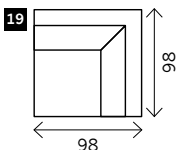

RENAULT 98 cm - STANDARD VERSION

Width arms: 15 cm
 Height legs: 3 cm
 Sitting height: ca. 42 cm
 Total height: ca. 80 cm
 Total depth: ca. 98 cm

Also available:
 Bed sofa

2 arms

Arm L/R

Without arms

1 seat

Also available:

100 x 98
 115 x 98
 130 x 98
 140 x 98

Also available:

89 x 98
 104 x 98
 119 x 98
 129 x 98

2 small

2 seat

2,5 seat

3 seat

3,5 seat

Corner

Poof

Terminal special with cushion

Terminal special without cushion

Square:
 98 x 98 / 120 x 20

Rectangle:
 98 x 120

Meridienne L/R

RENAULT 120 cm - DEEP VERSION

Width arms: 15 cm
 Height legs: 3 cm
 Sitting height: ca. 42 cm
 Total height: ca. 80 cm
 Total depth: ca. 120 cm

Also available:
 Bed sofa

1 seat

2 arms

Arm L/R

Also available:
 130 x 120
 140 x 120