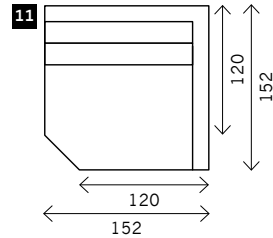

Terminal special without cushion