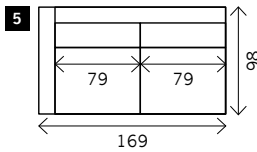

RENAULT 98 cm - STANDARD VERSION

Width arms: 15 cm
 Height legs: 3 cm
 Sitting height: ca. 42 cm
 Total height: ca. 80 cm
 Total depth: ca. 98 cm

Also available:
 Bed sofa

2 arms

Arm L/R

Without arms

1 seat

Also available:

100 x 98
 115 x 98
 130 x 98
 140 x 98

Also available:

89 x 98
 104 x 98
 119 x 98
 129 x 98

2 small

2 seat

2,5 seat

3 seat

3,5 seat

Corner

Poof

Terminal special with cushion

Terminal special without cushion

Square:
 98 x 98 / 120 x 20

Rectangle:
 98 x 120

Meridienne L/R

RENAULT 120 cm - DEEP VERSION

Width arms: 15 cm
 Height legs: 3 cm
 Sitting height: ca. 42 cm
 Total height: ca. 80 cm
 Total depth: ca. 120 cm

Also available:
 Bed sofa

1 seat

2 arms

Arm L/R

Also available:
 130 x 120
 140 x 120