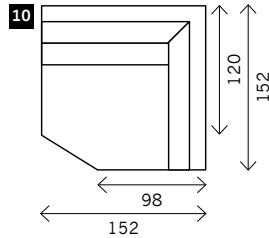

RENAULT 120 cm - DEEP VERSION

Width arms: 15 cm
 Height legs: 3 cm
 Sitting height: ca. 42 cm
 Total height: ca. 80 cm
 Total depth: ca. 120 cm

Also available:
 Bed sofa

1 seat

2 arms

Arm L/R

Also available:
 130 x 120
 140 x 120

Without arms

Also available:
 119 x 120
 129 x 120

3 seat

3,5 seat

Terminal special with cushion

Terminal special with cushion - connect*

*To create a corner with a combination of the standard version (98 cm) with the deep version (120 cm).