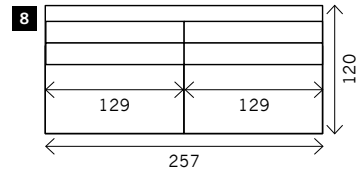

RENAULT 120 cm - DEEP VERSION

Width arms: 15 cm
 Height legs: 3 cm
 Sitting height: ca. 42 cm
 Total height: ca. 80 cm
 Total depth: ca. 120 cm

Also available:
 Bed sofa

1 seat

2 arms

Arm L/R

Also available:
 130 x 120
 140 x 120

Without arms

Also available:
 119 x 120
 129 x 120

3 seat

3,5 seat

Terminal special with cushion

Terminal special with cushion - connect*

*To create a corner with a combination of the standard version (98 cm) with the deep version (120 cm).