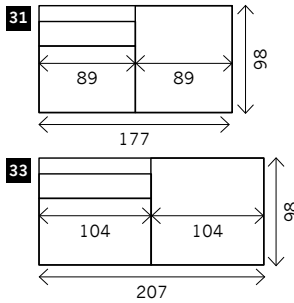

Meridienne L/R

Longchair L/R

Terminal Arm L/R + poof

Terminal Without arms + poof

Examples corner sofa's