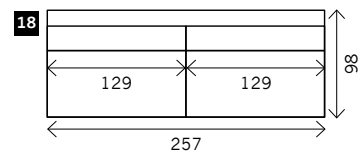

RENAULT 98 cm - STANDARD VERSION

Width arms: 15 cm
 Height legs: 3 cm
 Sitting height: ca. 42 cm
 Total height: ca. 80 cm
 Total depth: ca. 98 cm

Also available:
 Bed sofa

2 arms

Arm L/R

Without arms

1 seat

Also available:

100 x 98
 115 x 98
 130 x 98
 140 x 98

Also available:

89 x 98
 104 x 98
 119 x 98
 129 x 98

2 small

2 seat

2,5 seat

3 seat

3,5 seat

Corner

Poof

Terminal special with cushion

Terminal special without cushion

Square:
 98 x 98 / 120 x 20

Rectangle:
 98 x 120

Meridienne L/R

RENAULT 120 cm - DEEP VERSION

Width arms: 15 cm
 Height legs: 3 cm
 Sitting height: ca. 42 cm
 Total height: ca. 80 cm
 Total depth: ca. 120 cm

Also available:
 Bed sofa

1 seat

2 arms

Arm L/R

Also available:
 130 x 120
 140 x 120