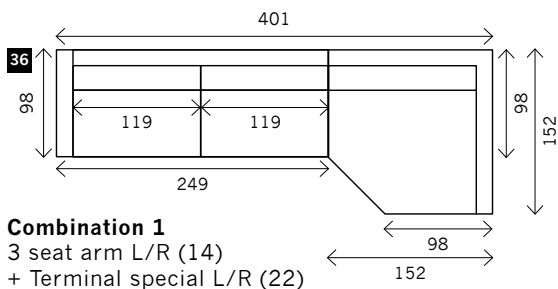

3,5 seat

Corner

Poof

Terminal special with cushion

Terminal special without cushion

Square:
 98 x 98 / 120 x 20

Rectangle:
 98 x 120

Meridienne L/R

Longchair L/R

Terminal Arm L/R + poof

Terminal Without arms + poof

Examples corner sofa's

Combination 1
3 seat arm L/R (14)
+ Terminal special L/R (22)

Combination 2
Terminal 2,5 seat
arm L/R (32)
+ Longchair L/R (26)

RENAULT 120 cm - DEEP VERSION

Width arms: 15 cm
 Height legs: 3 cm
 Sitting height: ca. 42 cm
 Total height: ca. 80 cm
 Total depth: ca. 120 cm

Also available:
 Bed sofa

1 seat

2 arms

Arm L/R

Also available:
 130 x 120
 140 x 120

Without arms

Also available:
 119 x 120
 129 x 120

3 seat

3,5 seat

Terminal special with cushion

Terminal special with cushion - connect*

*To create a corner with a combination of the standard version (98 cm) with the deep version (120 cm).