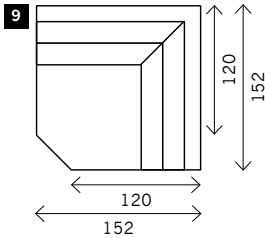

RENAULT 98 cm - STANDARD VERSION

Width arms: 15 cm
 Height legs: 3 cm
 Sitting height: ca. 42 cm
 Total height: ca. 80 cm
 Total depth: ca. 98 cm

Also available:
 Bed sofa

2 arms

Arm L/R

Without arms

1 seat

RENAULT 120 cm - DEEP VERSION

Width arms: 15 cm
 Height legs: 3 cm
 Sitting height: ca. 42 cm
 Total height: ca. 80 cm
 Total depth: ca. 120 cm

Also available:
 Bed sofa

1 seat

2 arms

Arm L/R

Also available:
 130 x 120
 140 x 120

Without arms

Also available:
 119 x 120
 129 x 120

3 seat

3,5 seat

Terminal special with cushion

Terminal special with cushion - connect*

*To create a corner with a combination of the standard version (98 cm) with the deep version (120 cm).