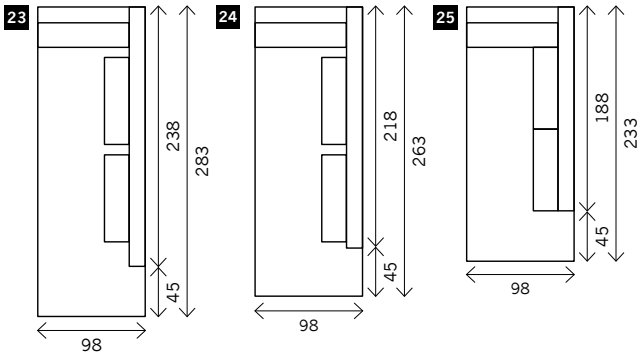

RENAULT 98 cm - STANDARD VERSION

Width arms: 15 cm
 Height legs: 3 cm
 Sitting height: ca. 42 cm
 Total height: ca. 80 cm
 Total depth: ca. 98 cm

Also available:
 Bed sofa

2 arms

Arm L/R

Without arms

1 seat

Also available:

100 x 98
 115 x 98
 130 x 98
 140 x 98

Also available:

89 x 98
 104 x 98
 119 x 98
 129 x 98

2 small

2 seat

2,5 seat

3 seat

3,5 seat

Corner

Poof

Terminal special with cushion

Terminal special without cushion

Square:
 98 x 98 / 120 x 20

Rectangle:
 98 x 120

Meridienne L/R

RENAULT 120 cm - DEEP VERSION

Width arms: 15 cm
 Height legs: 3 cm
 Sitting height: ca. 42 cm
 Total height: ca. 80 cm
 Total depth: ca. 120 cm

Also available:
 Bed sofa

1 seat

2 arms

Arm L/R

Also available:
 130 x 120
 140 x 120