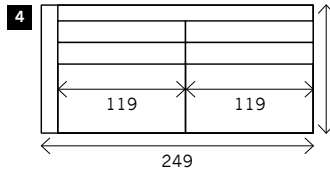

Also available:

100 x 98
 115 x 98
 130 x 98
 140 x 98

Also available:

89 x 98
 104 x 98
 119 x 98
 129 x 98

2 small

2 seat

2,5 seat

3 seat

Longchair L/R

Terminal Arm L/R + poof

Terminal Without arms + poof

Examples corner sofa's

Combination 1
3 seat arm L/R (14)
+ Terminal special L/R (22)

Combination 2
Terminal 2,5 seat
arm L/R (32)
+ Longchair L/R (26)

RENAULT 120 cm - DEEP VERSION

Width arms: 15 cm
 Height legs: 3 cm
 Sitting height: ca. 42 cm
 Total height: ca. 80 cm
 Total depth: ca. 120 cm

Also available:
 Bed sofa

1 seat

2 arms

Arm L/R

Also available:
 130 x 120
 140 x 120

Without arms

Also available:
 119 x 120
 129 x 120

3 seat

3,5 seat

Terminal special with cushion

Terminal special with cushion - connect*

*To create a corner with a combination of the standard version (98 cm) with the deep version (120 cm).