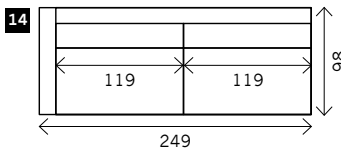

RENAULT 98 cm - STANDARD VERSION

Width arms: 15 cm
 Height legs: 3 cm
 Sitting height: ca. 42 cm
 Total height: ca. 80 cm
 Total depth: ca. 98 cm

Also available:
 Bed sofa

2 arms

Arm L/R

Without arms

1 seat

Also available:

100 x 98
 115 x 98
 130 x 98
 140 x 98

Also available:

89 x 98
 104 x 98
 119 x 98
 129 x 98

2 small

2 seat

2,5 seat

3 seat

3,5 seat

Corner

Poof

Terminal special with cushion

Terminal special without cushion

Square:
 98 x 98 / 120 x 20

Rectangle:
 98 x 120

Meridienne L/R

RENAULT 120 cm - DEEP VERSION

Width arms: 15 cm
 Height legs: 3 cm
 Sitting height: ca. 42 cm
 Total height: ca. 80 cm
 Total depth: ca. 120 cm

Also available:
 Bed sofa

1 seat

2 arms

Arm L/R

Also available:
 130 x 120
 140 x 120