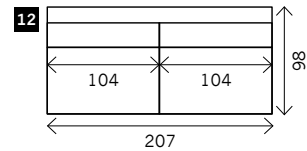

RENAULT 98 cm - STANDARD VERSION

Width arms: 15 cm
 Height legs: 3 cm
 Sitting height: ca. 42 cm
 Total height: ca. 80 cm
 Total depth: ca. 98 cm

Also available:
 Bed sofa

2 arms

Arm L/R

Without arms

1 seat

Also available:

100 x 98
 115 x 98
 130 x 98
 140 x 98

Also available:

89 x 98
 104 x 98
 119 x 98
 129 x 98

2 small

2 seat

2,5 seat

3 seat

3,5 seat

Corner

Poof

Terminal special with cushion

Terminal special without cushion

Square:
 98 x 98 / 120 x 20

Rectangle:
 98 x 120

Meridienne L/R

RENAULT 120 cm - DEEP VERSION

Width arms: 15 cm
 Height legs: 3 cm
 Sitting height: ca. 42 cm
 Total height: ca. 80 cm
 Total depth: ca. 120 cm

Also available:
 Bed sofa

1 seat

2 arms

Arm L/R

Also available:
 130 x 120
 140 x 120