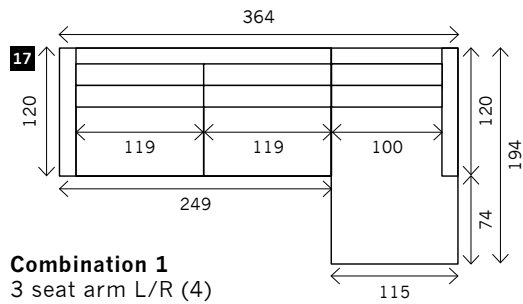

RENAULT 120 cm - DEEP VERSION

Width arms: 15 cm
 Height legs: 3 cm
 Sitting height: ca. 42 cm
 Total height: ca. 80 cm
 Total depth: ca. 120 cm

Also available:
 Bed sofa

1 seat

2 arms

Arm L/R

Also available:
 130 x 120
 140 x 120

Without arms

Also available:
 119 x 120
 129 x 120

3 seat

3,5 seat

Terminal special with cushion

Terminal special with cushion - connect*

*To create a corner with a combination of the standard version (98 cm) with the deep version (120 cm).

Terminal special without cushion

Poof

Square:
 98 x 98 / 120 x 20
 Rectangle:
 98 x 120

Longchair L/R

Examples corner sofa's

Combination 1
3 seat arm L/R (4)
+ Longchair L/R (13)

Combination 2
3 seat arm L/R (4)
+ Terminal special (9)
+ Terminal 3 seat
arm L/R + poof (14)