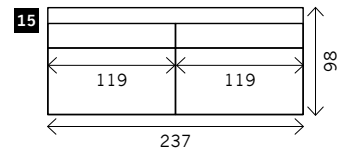

RENAULT 98 cm - STANDARD VERSION

Width arms: 15 cm
 Height legs: 3 cm
 Sitting height: ca. 42 cm
 Total height: ca. 80 cm
 Total depth: ca. 98 cm

Also available:
 Bed sofa

2 arms

Arm L/R

Without arms

1 seat

Also available:

100 x 98
 115 x 98
 130 x 98
 140 x 98

Also available:

89 x 98
 104 x 98
 119 x 98
 129 x 98

2 small

2 seat

2,5 seat

3 seat

3,5 seat

Corner

Poof

Terminal special with cushion

Terminal special without cushion

Square:
 98 x 98 / 120 x 20

Rectangle:
 98 x 120

Meridienne L/R

RENAULT 120 cm - DEEP VERSION

Width arms: 15 cm
 Height legs: 3 cm
 Sitting height: ca. 42 cm
 Total height: ca. 80 cm
 Total depth: ca. 120 cm

Also available:
 Bed sofa

1 seat

2 arms

Arm L/R

Also available:
 130 x 120
 140 x 120