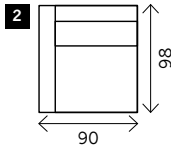

RENAULT 98 cm - STANDARD VERSION

Width arms: 15 cm
 Height legs: 3 cm
 Sitting height: ca. 42 cm
 Total height: ca. 80 cm
 Total depth: ca. 98 cm

Also available:
 Bed sofa

2 arms

Arm L/R

Without arms

1 seat

Also available:

100 x 98
 115 x 98
 130 x 98
 140 x 98

Also available:

89 x 98
 104 x 98
 119 x 98
 129 x 98

2 small

2 seat

2,5 seat

3 seat

3,5 seat

Corner

Poof

Terminal special with cushion

Terminal special without cushion

Square:
 98 x 98 / 120 x 20

Rectangle:
 98 x 120

Meridienne L/R

RENAULT 120 cm - DEEP VERSION

Width arms: 15 cm
 Height legs: 3 cm
 Sitting height: ca. 42 cm
 Total height: ca. 80 cm
 Total depth: ca. 120 cm

Also available:
 Bed sofa

1 seat

2 arms

Arm L/R

Also available:
 130 x 120
 140 x 120