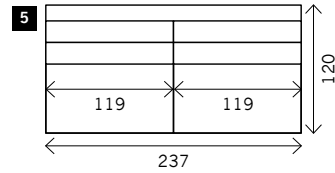

Longchair L/R

Terminal Arm L/R + poof

Terminal Without arms + poof

Examples corner sofa's

Combination 1
3 seat arm L/R (14)
+ Terminal special L/R (22)

Combination 2
Terminal 2,5 seat
arm L/R (32)
+ Longchair L/R (26)

RENAULT 120 cm - DEEP VERSION

Width arms: 15 cm
 Height legs: 3 cm
 Sitting height: ca. 42 cm
 Total height: ca. 80 cm
 Total depth: ca. 120 cm

Also available:
 Bed sofa

1 seat

2 arms

Arm L/R

Also available:
 130 x 120
 140 x 120

Without arms

Also available:
 119 x 120
 129 x 120

3 seat

3,5 seat

Terminal special with cushion

Terminal special with cushion - connect*

*To create a corner with a combination of the standard version (98 cm) with the deep version (120 cm).