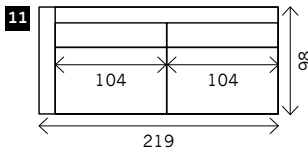

RENAULT 98 cm - STANDARD VERSION

Width arms: 15 cm
 Height legs: 3 cm
 Sitting height: ca. 42 cm
 Total height: ca. 80 cm
 Total depth: ca. 98 cm

Also available:
 Bed sofa

2 arms

Arm L/R

Without arms

1 seat

Also available:

100 x 98
 115 x 98
 130 x 98
 140 x 98

Also available:

89 x 98
 104 x 98
 119 x 98
 129 x 98

2 small

2 seat

2,5 seat

3 seat

3,5 seat

Corner

Poof

Terminal special with cushion

Terminal special without cushion

Square:
 98 x 98 / 120 x 20

Rectangle:
 98 x 120

Meridienne L/R

RENAULT 120 cm - DEEP VERSION

Width arms: 15 cm
 Height legs: 3 cm
 Sitting height: ca. 42 cm
 Total height: ca. 80 cm
 Total depth: ca. 120 cm

Also available:
 Bed sofa

1 seat

2 arms

Arm L/R

Also available:
 130 x 120
 140 x 120