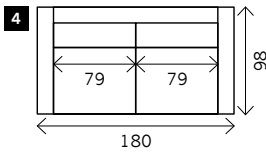

RENAULT 98 cm - STANDARD VERSION

Width arms: 15 cm
 Height legs: 3 cm
 Sitting height: ca. 42 cm
 Total height: ca. 80 cm
 Total depth: ca. 98 cm

Also available:
 Bed sofa

2 arms

Arm L/R

Without arms

1 seat

Also available:

100 x 98
 115 x 98
 130 x 98
 140 x 98

Also available:

89 x 98
 104 x 98
 119 x 98
 129 x 98

2 small

2 seat

2,5 seat

3 seat

3,5 seat

Corner

Poof

Terminal special with cushion

Terminal special without cushion

Square:
 98 x 98 / 120 x 20

Rectangle:
 98 x 120

Meridienne L/R

RENAULT 120 cm - DEEP VERSION

Width arms: 15 cm
 Height legs: 3 cm
 Sitting height: ca. 42 cm
 Total height: ca. 80 cm
 Total depth: ca. 120 cm

Also available:
 Bed sofa

1 seat

2 arms

Arm L/R

Also available:
 130 x 120
 140 x 120