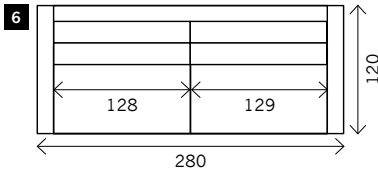

RENAULT 120 cm - DEEP VERSION

Width arms: 15 cm
 Height legs: 3 cm
 Sitting height: ca. 42 cm
 Total height: ca. 80 cm
 Total depth: ca. 120 cm

Also available:
 Bed sofa

1 seat

2 arms

Arm L/R

Also available:
 130 x 120
 140 x 120

Without arms

Also available:
 119 x 120
 129 x 120

3 seat

3,5 seat

Terminal special with cushion

Terminal special with cushion - connect*

*To create a corner with a combination of the standard version (98 cm) with the deep version (120 cm).