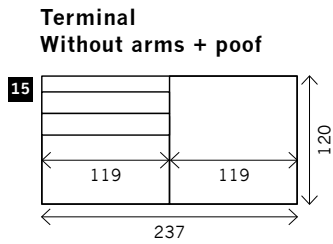

RENAULT 98 cm - STANDARD VERSION

Width arms: 15 cm
 Height legs: 3 cm
 Sitting height: ca. 42 cm
 Total height: ca. 80 cm
 Total depth: ca. 98 cm

Also available:
 Bed sofa

2 arms

Arm L/R

Without arms

1 seat

RENAULT 120 cm - DEEP VERSION

Width arms: 15 cm
 Height legs: 3 cm
 Sitting height: ca. 42 cm
 Total height: ca. 80 cm
 Total depth: ca. 120 cm

Also available:
 Bed sofa

1 seat

2 arms

Arm L/R

Also available:
 130 x 120
 140 x 120

Without arms

Also available:
 119 x 120
 129 x 120

3 seat

3,5 seat

Terminal special with cushion

Terminal special with cushion - connect*

*To create a corner with a combination of the standard version (98 cm) with the deep version (120 cm).

Terminal special without cushion

Poof

Square:
 98 x 98 / 120 x 20
 Rectangle:
 98 x 120

Longchair L/R

Examples corner sofa's

Combination 1
3 seat arm L/R (4)
+ Longchair L/R (13)

Combination 2
3 seat arm L/R (4)
+ Terminal special (9)
+ Terminal 3 seat
arm L/R + poof (14)