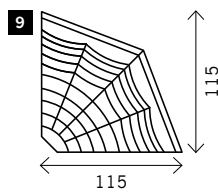

SALZA

Height legs: 3 cm
Sitting height: ca. 40 cm
Sitting depth: ca. 56 cm
Total height: ca. 88 cm
Total depth: ca. 102 cm

Stand alone

End L/R

Module

Poof

Corner

Longchair

Examples corner sofa's

Combination 1
 End 1 pl L (2)
 + Module 1pl (3)
 + Corner (9)
 + Module 1pl (3)
 + End 1 pl R (2)

Combination 2
 Longchair (6) + 2 seat (2)
 + Corner (5) + 1 seat (1)
 + Poof (3)