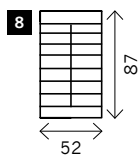

SALZA

Height legs: 3 cm
Sitting height: ca. 40 cm
Sitting depth: ca. 56 cm
Total height: ca. 88 cm
Total depth: ca. 102 cm

Stand alone

End L/R

Module

Poof

Corner

Longchair

Examples corner sofa's

Combination 1
 End 1 pl L (2)
 + Module 1pl (3)
 + Corner (9)
 + Module 1pl (3)
 + End 1 pl R (2)

Combination 2
 Longchair (6) + 2 seat (2)
 + Corner (5) + 1 seat (1)
 + Poof (3)