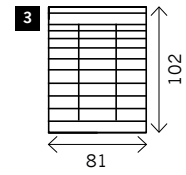

SALZA

Height legs: 3 cm
Sitting height: ca. 40 cm
Sitting depth: ca. 56 cm
Total height: ca. 88 cm
Total depth: ca. 102 cm

Stand alone

End L/R

Module

Poof

Corner

Longchair

Examples corner sofa's

Combination 1
 End 1 pl L (2)
 + Module 1pl (3)
 + Corner (9)
 + Module 1pl (3)
 + End 1 pl R (2)

Combination 2
 Longchair (6) + 2 seat (2)
 + Corner (5) + 1 seat (1)
 + Poof (3)