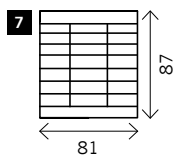

SALZA

Height legs: 3 cm
Sitting height: ca. 40 cm
Sitting depth: ca. 56 cm
Total height: ca. 88 cm
Total depth: ca. 102 cm

Stand alone

End L/R

Module

Poof

Corner

Longchair

Examples corner sofa's

Combination 1
 End 1 pl L (2)
 + Module 1pl (3)
 + Corner (9)
 + Module 1pl (3)
 + End 1 pl R (2)

Combination 2
 Longchair (6) + 2 seat (2)
 + Corner (5) + 1 seat (1)
 + Poof (3)