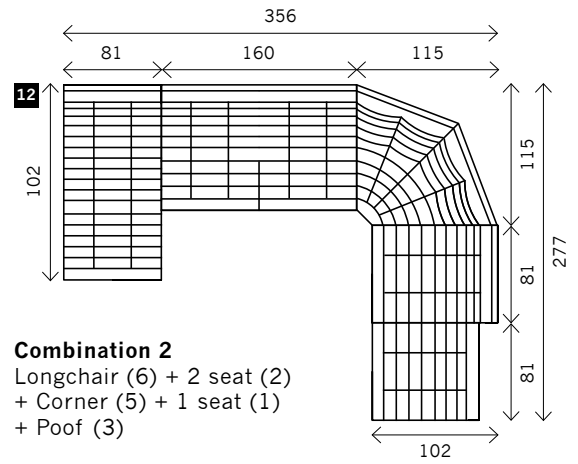

SALZA

Height legs: 3 cm
Sitting height: ca. 40 cm
Sitting depth: ca. 56 cm
Total height: ca. 88 cm
Total depth: ca. 102 cm

Stand alone

End L/R

Module

Poof

Corner

Longchair

Examples corner sofa's

Combination 1
 End 1 pl L (2)
 + Module 1pl (3)
 + Corner (9)
 + Module 1pl (3)
 + End 1 pl R (2)

Combination 2
 Longchair (6) + 2 seat (2)
 + Corner (5) + 1 seat (1)
 + Poof (3)