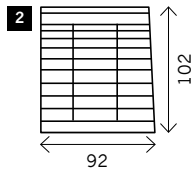

SALZA

Height legs: 3 cm
Sitting height: ca. 40 cm
Sitting depth: ca. 56 cm
Total height: ca. 88 cm
Total depth: ca. 102 cm

Stand alone

End L/R

Module

Poof

Corner

Longchair

Examples corner sofa's

Combination 1
 End 1 pl L (2)
 + Module 1pl (3)
 + Corner (9)
 + Module 1pl (3)
 + End 1 pl R (2)

Combination 2
 Longchair (6) + 2 seat (2)
 + Corner (5) + 1 seat (1)
 + Poof (3)