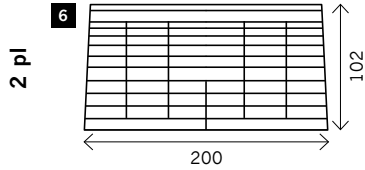

SALZA

Height legs: 3 cm
Sitting height: ca. 40 cm
Sitting depth: ca. 56 cm
Total height: ca. 88 cm
Total depth: ca. 102 cm

Stand alone

End L/R

Module

Poof

Corner

Longchair