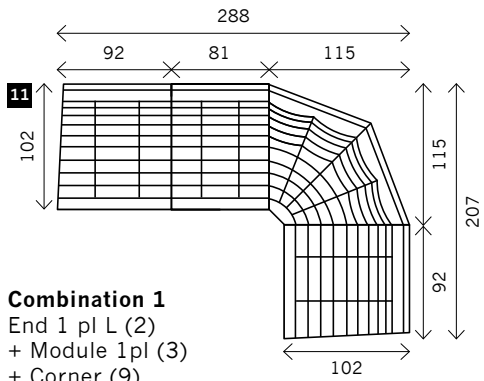

SALZA

Height legs: 3 cm
Sitting height: ca. 40 cm
Sitting depth: ca. 56 cm
Total height: ca. 88 cm
Total depth: ca. 102 cm

Stand alone

End L/R

Module

Poof

Corner

Longchair

Examples corner sofa's

Combination 1
 End 1 pl L (2)
 + Module 1pl (3)
 + Corner (9)
 + Module 1pl (3)
 + End 1 pl R (2)

Combination 2
 Longchair (6) + 2 seat (2)
 + Corner (5) + 1 seat (1)
 + Poof (3)