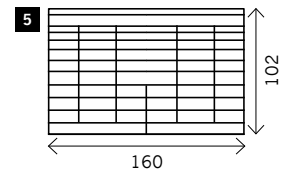

SALZA

Height legs: 3 cm
Sitting height: ca. 40 cm
Sitting depth: ca. 56 cm
Total height: ca. 88 cm
Total depth: ca. 102 cm

Stand alone

End L/R

Module

Poof

Corner

Longchair

Examples corner sofa's

Combination 1
 End 1 pl L (2)
 + Module 1pl (3)
 + Corner (9)
 + Module 1pl (3)
 + End 1 pl R (2)

Combination 2
 Longchair (6) + 2 seat (2)
 + Corner (5) + 1 seat (1)
 + Poof (3)