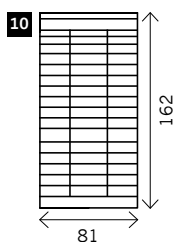

SALZA

Height legs: 3 cm
Sitting height: ca. 40 cm
Sitting depth: ca. 56 cm
Total height: ca. 88 cm
Total depth: ca. 102 cm

Stand alone

End L/R

Module

Poof

Corner

Longchair

Examples corner sofa's

Combination 1
 End 1 pl L (2)
 + Module 1pl (3)
 + Corner (9)
 + Module 1pl (3)
 + End 1 pl R (2)

Combination 2
 Longchair (6) + 2 seat (2)
 + Corner (5) + 1 seat (1)
 + Poof (3)