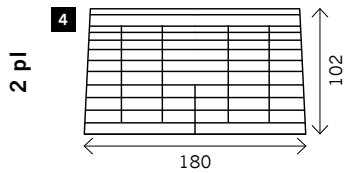

SALZA

Height legs: 3 cm
Sitting height: ca. 40 cm
Sitting depth: ca. 56 cm
Total height: ca. 88 cm
Total depth: ca. 102 cm

Stand alone

End L/R

Module

Poof

Corner

Longchair