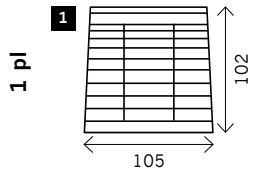

SALZA

Height legs: 3 cm
Sitting height: ca. 40 cm
Sitting depth: ca. 56 cm
Total height: ca. 88 cm
Total depth: ca. 102 cm

Stand alone

End L/R

Module

Poof

Corner

Longchair

Examples corner sofa's

Combination 1
 End 1 pl L (2)
 + Module 1pl (3)
 + Corner (9)
 + Module 1pl (3)
 + End 1 pl R (2)

Combination 2
 Longchair (6) + 2 seat (2)
 + Corner (5) + 1 seat (1)
 + Poof (3)