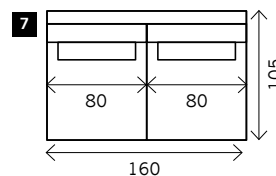

SELVA

Width arms: 24 cm B
Height legs: 12-18 cm H
Sitting height: ca. 45 cm
Total height: ca. 98 cm
Total depth: ca. 105 cm

Legs: black

2 arms

Arm L/R

Without arms

1 seat

1,5 seat

3 seat

4 seat

Corner

Poof

Longchair L/R

Examples corner sofa's

Combination 1
3 seat arm L/R (6)
+ Longchair L/R (14)

Combination 2
4 seat arm L/R (9)
+ Corner L/R (11)
+ 4 seat arm L/R (9)