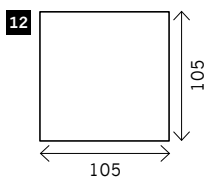

SELVA

Width arms: 24 cm B
Height legs: 12-18 cm H
Sitting height: ca. 45 cm
Total height: ca. 98 cm
Total depth: ca. 105 cm

Legs: black

2 arms

Arm L/R

Without arms

1 seat

1,5 seat

3 seat

4 seat

Corner

Poof

Longchair L/R

Examples corner sofa's

Combination 1
3 seat arm L/R (6)
+ Longchair L/R (14)

Combination 2
4 seat arm L/R (9)
+ Corner L/R (11)
+ 4 seat arm L/R (9)

Combination 3
3 seat arm L/R (6)
+ Poof (12)
+ Corner (11)
+ 3 seat arm L/R (6)