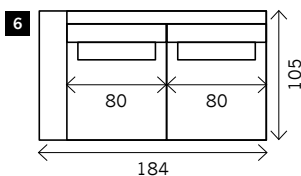

SELVA

Width arms: 24 cm B
Height legs: 12-18 cm H
Sitting height: ca. 45 cm
Total height: ca. 98 cm
Total depth: ca. 105 cm

Legs: black

2 arms

Arm L/R

Without arms

1 seat

1,5 seat

3 seat

4 seat

Corner

Poof

Longchair L/R

Examples corner sofa's

Combination 1
3 seat arm L/R (6)
+ Longchair L/R (14)

Combination 2
4 seat arm L/R (9)
+ Corner L/R (11)
+ 4 seat arm L/R (9)