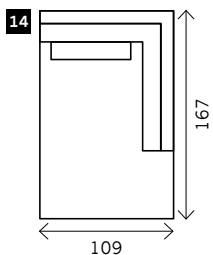

SELVA

Width arms: 24 cm B
Height legs: 12-18 cm H
Sitting height: ca. 45 cm
Total height: ca. 98 cm
Total depth: ca. 105 cm

Legs: black

2 arms

Arm L/R

Without arms

1 seat

1,5 seat

3 seat

4 seat

Corner

Poof

Longchair L/R

Examples corner sofa's

Combination 1
3 seat arm L/R (6)
+ Longchair L/R (14)

Combination 2
4 seat arm L/R (9)
+ Corner L/R (11)
+ 4 seat arm L/R (9)

Combination 3
3 seat arm L/R (6)
+ Poof (12)
+ Corner (11)
+ 3 seat arm L/R (6)