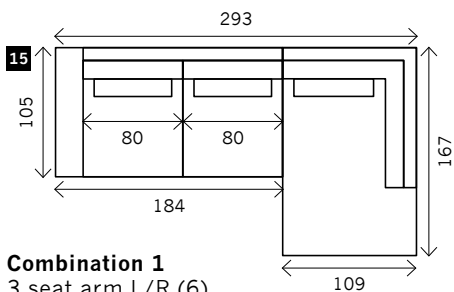

SELVA

Width arms: 24 cm B
Height legs: 12-18 cm H
Sitting height: ca. 45 cm
Total height: ca. 98 cm
Total depth: ca. 105 cm

Legs: black

2 arms

Arm L/R

Without arms

1 seat

1,5 seat

3 seat

4 seat

Corner

Poof

Longchair L/R

Examples corner sofa's

Combination 1
3 seat arm L/R (6)
+ Longchair L/R (14)

Combination 2
4 seat arm L/R (9)
+ Corner L/R (11)
+ 4 seat arm L/R (9)

Combination 3
3 seat arm L/R (6)
+ Poof (12)
+ Corner (11)
+ 3 seat arm L/R (6)