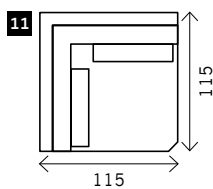

SELVA

Width arms: 24 cm B
Height legs: 12-18 cm H
Sitting height: ca. 45 cm
Total height: ca. 98 cm
Total depth: ca. 105 cm

Legs: black

2 arms

Arm L/R

Without arms

1 seat

1,5 seat

3 seat

4 seat

Corner

Poof

Longchair L/R

Examples corner sofa's

Combination 1
3 seat arm L/R (6)
+ Longchair L/R (14)

Combination 2
4 seat arm L/R (9)
+ Corner L/R (11)
+ 4 seat arm L/R (9)