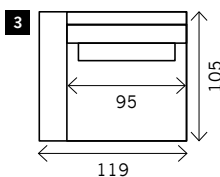

SELVA

Width arms: 24 cm B
Height legs: 12-18 cm H
Sitting height: ca. 45 cm
Total height: ca. 98 cm
Total depth: ca. 105 cm

Legs: black

2 arms

Arm L/R

Without arms

1 seat

1,5 seat

3 seat

4 seat

Corner

Poof

Longchair L/R

Examples corner sofa's

Combination 1
3 seat arm L/R (6)
+ Longchair L/R (14)

Combination 2
4 seat arm L/R (9)
+ Corner L/R (11)
+ 4 seat arm L/R (9)