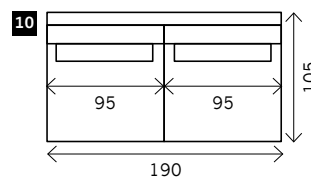

SELVA

Width arms: 24 cm B
Height legs: 12-18 cm H
Sitting height: ca. 45 cm
Total height: ca. 98 cm
Total depth: ca. 105 cm

Legs: black

2 arms

Arm L/R

Without arms

1 seat

1,5 seat

3 seat

4 seat

Corner

Poof

Longchair L/R

Examples corner sofa's

Combination 1
3 seat arm L/R (6)
+ Longchair L/R (14)

Combination 2
4 seat arm L/R (9)
+ Corner L/R (11)
+ 4 seat arm L/R (9)