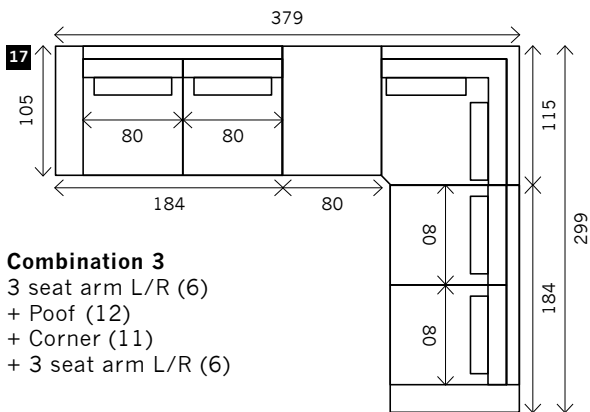

SELVA

Width arms: 24 cm B
Height legs: 12-18 cm H
Sitting height: ca. 45 cm
Total height: ca. 98 cm
Total depth: ca. 105 cm

Legs: black

2 arms

Arm L/R

Without arms

1 seat

1,5 seat

3 seat

4 seat

Corner

Poof

Longchair L/R

Examples corner sofa's

Combination 1
3 seat arm L/R (6)
+ Longchair L/R (14)

Combination 2
4 seat arm L/R (9)
+ Corner L/R (11)
+ 4 seat arm L/R (9)

Combination 3
3 seat arm L/R (6)
+ Poof (12)
+ Corner (11)
+ 3 seat arm L/R (6)