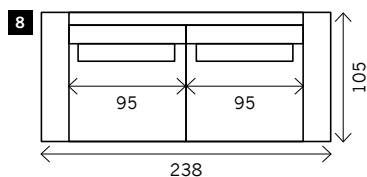

SELVA

Width arms: 24 cm B
Height legs: 12-18 cm H
Sitting height: ca. 45 cm
Total height: ca. 98 cm
Total depth: ca. 105 cm

Legs: black

2 arms

Arm L/R

Without arms

1 seat

1,5 seat

3 seat

4 seat

Corner

Poof

Longchair L/R

Examples corner sofa's

Combination 1
3 seat arm L/R (6)
+ Longchair L/R (14)

Combination 2
4 seat arm L/R (9)
+ Corner L/R (11)
+ 4 seat arm L/R (9)