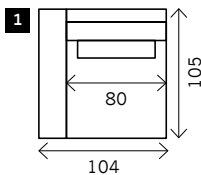

SELVA

Width arms: 24 cm B
Height legs: 12-18 cm H
Sitting height: ca. 45 cm
Total height: ca. 98 cm
Total depth: ca. 105 cm

Legs: black

2 arms

Arm L/R

Without arms

1 seat

1,5 seat

3 seat

4 seat

Corner

Poof

Longchair L/R

Examples corner sofa's

Combination 1
3 seat arm L/R (6)
+ Longchair L/R (14)

Combination 2
4 seat arm L/R (9)
+ Corner L/R (11)
+ 4 seat arm L/R (9)