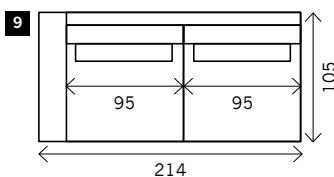

SELVA

Width arms: 24 cm B
Height legs: 12-18 cm H
Sitting height: ca. 45 cm
Total height: ca. 98 cm
Total depth: ca. 105 cm

Legs: black

2 arms

Arm L/R

Without arms

1 seat

1,5 seat

3 seat

4 seat

Corner

Poof

Longchair L/R

Examples corner sofa's

Combination 1
3 seat arm L/R (6)
+ Longchair L/R (14)

Combination 2
4 seat arm L/R (9)
+ Corner L/R (11)
+ 4 seat arm L/R (9)