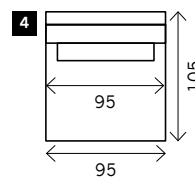

SELVA

Width arms: 24 cm B
Height legs: 12-18 cm H
Sitting height: ca. 45 cm
Total height: ca. 98 cm
Total depth: ca. 105 cm

Legs: black

2 arms

Arm L/R

Without arms

1 seat

1,5 seat

3 seat

4 seat

Corner

Poof

Longchair L/R

Examples corner sofa's

Combination 1
3 seat arm L/R (6)
+ Longchair L/R (14)

Combination 2
4 seat arm L/R (9)
+ Corner L/R (11)
+ 4 seat arm L/R (9)

Combination 3
3 seat arm L/R (6)
+ Poof (12)
+ Corner (11)
+ 3 seat arm L/R (6)