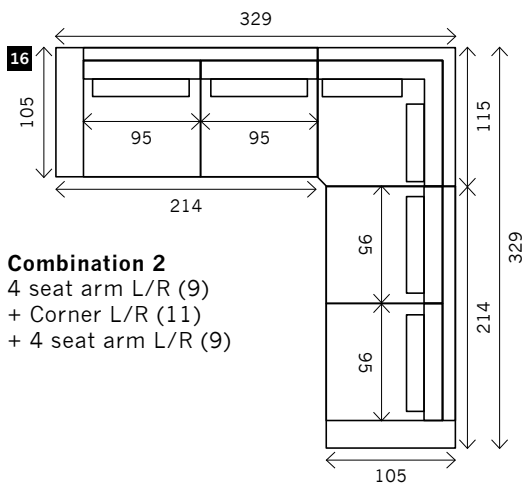

SELVA

Width arms: 24 cm B
Height legs: 12-18 cm H
Sitting height: ca. 45 cm
Total height: ca. 98 cm
Total depth: ca. 105 cm

Legs: black

2 arms

Arm L/R

Without arms

1 seat

1,5 seat

3 seat

4 seat

Corner

Poof

Longchair L/R

Examples corner sofa's

Combination 1
3 seat arm L/R (6)
+ Longchair L/R (14)

Combination 2
4 seat arm L/R (9)
+ Corner L/R (11)
+ 4 seat arm L/R (9)

Combination 3
3 seat arm L/R (6)
+ Poof (12)
+ Corner (11)
+ 3 seat arm L/R (6)