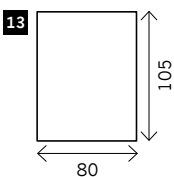

SELVA

Width arms: 24 cm B
Height legs: 12-18 cm H
Sitting height: ca. 45 cm
Total height: ca. 98 cm
Total depth: ca. 105 cm

Legs: black

2 arms

Arm L/R

Without arms

1 seat

1,5 seat

3 seat

4 seat

Corner

Poof

Longchair L/R

Examples corner sofa's

Combination 1
3 seat arm L/R (6)
+ Longchair L/R (14)

Combination 2
4 seat arm L/R (9)
+ Corner L/R (11)
+ 4 seat arm L/R (9)

Combination 3
3 seat arm L/R (6)
+ Poof (12)
+ Corner (11)
+ 3 seat arm L/R (6)