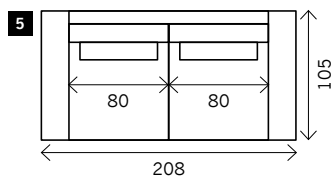

SELVA

Width arms: 24 cm B
Height legs: 12-18 cm H
Sitting height: ca. 45 cm
Total height: ca. 98 cm
Total depth: ca. 105 cm

Legs: black

2 arms

Arm L/R

Without arms

1 seat

1,5 seat

3 seat

4 seat

Corner

Poof

Longchair L/R

Examples corner sofa's

Combination 1
3 seat arm L/R (6)
+ Longchair L/R (14)

Combination 2
4 seat arm L/R (9)
+ Corner L/R (11)
+ 4 seat arm L/R (9)