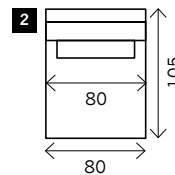

SELVA

Width arms: 24 cm B
Height legs: 12-18 cm H
Sitting height: ca. 45 cm
Total height: ca. 98 cm
Total depth: ca. 105 cm

Legs: black

2 arms

Arm L/R

Without arms

1 seat

1,5 seat

3 seat

4 seat

Corner

Poof

Longchair L/R

Examples corner sofa's

Combination 1
3 seat arm L/R (6)
+ Longchair L/R (14)

Combination 2
4 seat arm L/R (9)
+ Corner L/R (11)
+ 4 seat arm L/R (9)

Combination 3
3 seat arm L/R (6)
+ Poof (12)
+ Corner (11)
+ 3 seat arm L/R (6)