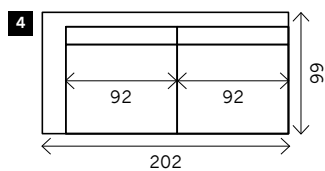

SIENNA

Width arms: 18 cm
Height legs: 5 cm
Sitting height: ca. 44 cm
Total height: ca. 86 cm
Total depth: ca. 99 cm

2 arms

Arm L/R

Corner

Meridienne L/R

Longchair L/R

Examples corner sofa's

Combination 1
3,5 seat arm L/R (8)
+ Meridienne L/R (14)

Combination 2
2 seat arm L/R (2)
+ Longchair L/R (15)