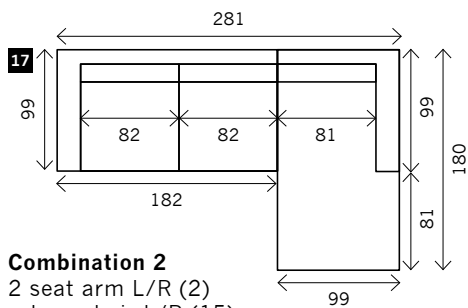

SIENNA

Width arms: 18 cm
Height legs: 5 cm
Sitting height: ca. 44 cm
Total height: ca. 86 cm
Total depth: ca. 99 cm

2 arms

Arm L/R

Corner

Meridienne L/R

Longchair L/R

Examples corner sofa's

Combination 1
3,5 seat arm L/R (8)
+ Meridienne L/R (14)

Combination 2
2 seat arm L/R (2)
+ Longchair L/R (15)