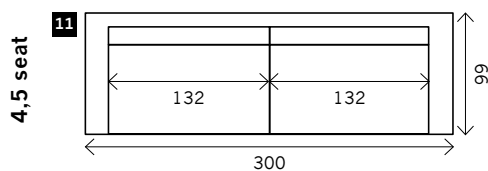

SIENNA

Width arms: 18 cm
Height legs: 5 cm
Sitting height: ca. 44 cm
Total height: ca. 86 cm
Total depth: ca. 99 cm

2 arms

Arm L/R

Corner

Meridienne L/R

Longchair L/R

Examples corner sofa's

Combination 1
3,5 seat arm L/R (8)
+ Meridienne L/R (14)

Combination 2
2 seat arm L/R (2)
+ Longchair L/R (15)