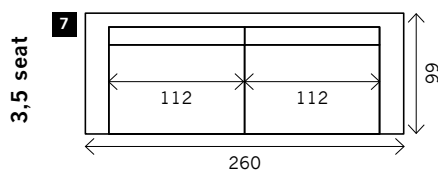

SIENNA

Width arms: 18 cm
Height legs: 5 cm
Sitting height: ca. 44 cm
Total height: ca. 86 cm
Total depth: ca. 99 cm

2 arms

Arm L/R

Corner

Meridienne L/R

Longchair L/R

Examples corner sofa's

Combination 1
3,5 seat arm L/R (8)
+ Meridienne L/R (14)

Combination 2
2 seat arm L/R (2)
+ Longchair L/R (15)