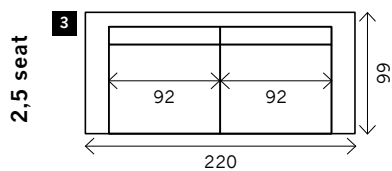

SIENNA

Width arms: 18 cm
Height legs: 5 cm
Sitting height: ca. 44 cm
Total height: ca. 86 cm
Total depth: ca. 99 cm

2 arms

Arm L/R

Corner

Meridienne L/R

Longchair L/R

Examples corner sofa's

Combination 1
3,5 seat arm L/R (8)
+ Meridienne L/R (14)

Combination 2
2 seat arm L/R (2)
+ Longchair L/R (15)