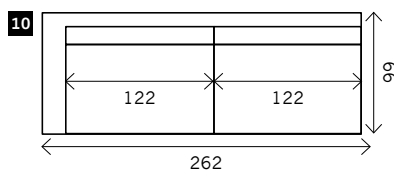

SIENNA

Width arms: 18 cm
Height legs: 5 cm
Sitting height: ca. 44 cm
Total height: ca. 86 cm
Total depth: ca. 99 cm

2 arms

Arm L/R

Corner

Meridienne L/R

Longchair L/R

Examples corner sofa's

Combination 1
3,5 seat arm L/R (8)
+ Meridienne L/R (14)

Combination 2
2 seat arm L/R (2)
+ Longchair L/R (15)