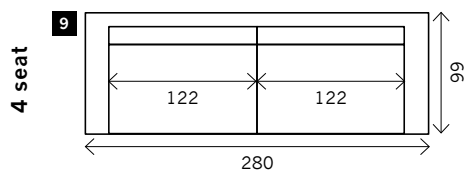

SIENNA

Width arms: 18 cm
Height legs: 5 cm
Sitting height: ca. 44 cm
Total height: ca. 86 cm
Total depth: ca. 99 cm

2 arms

Arm L/R

Corner

Meridienne L/R

Longchair L/R

Examples corner sofa's

Combination 1
3,5 seat arm L/R (8)
+ Meridienne L/R (14)

Combination 2
2 seat arm L/R (2)
+ Longchair L/R (15)