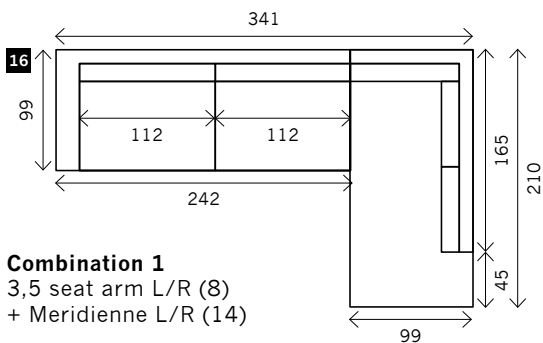

SIENNA

Width arms: 18 cm
Height legs: 5 cm
Sitting height: ca. 44 cm
Total height: ca. 86 cm
Total depth: ca. 99 cm

2 arms

Arm L/R

Corner

Meridienne L/R

Longchair L/R

Examples corner sofa's

Combination 1
3,5 seat arm L/R (8)
+ Meridienne L/R (14)

Combination 2
2 seat arm L/R (2)
+ Longchair L/R (15)