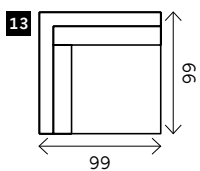

SIENNA

Width arms: 18 cm
Height legs: 5 cm
Sitting height: ca. 44 cm
Total height: ca. 86 cm
Total depth: ca. 99 cm

2 arms

Arm L/R

Corner

Meridienne L/R

Longchair L/R

Examples corner sofa's

Combination 1
3,5 seat arm L/R (8)
+ Meridienne L/R (14)

Combination 2
2 seat arm L/R (2)
+ Longchair L/R (15)