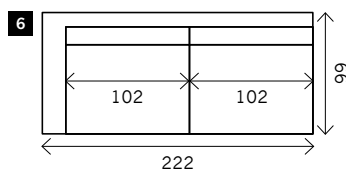

SIENNA

Width arms: 18 cm
Height legs: 5 cm
Sitting height: ca. 44 cm
Total height: ca. 86 cm
Total depth: ca. 99 cm

2 arms

Arm L/R

Corner

Meridienne L/R

Longchair L/R

Examples corner sofa's

Combination 1
3,5 seat arm L/R (8)
+ Meridienne L/R (14)

Combination 2
2 seat arm L/R (2)
+ Longchair L/R (15)