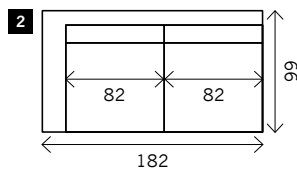

SIENNA

Width arms: 18 cm
Height legs: 5 cm
Sitting height: ca. 44 cm
Total height: ca. 86 cm
Total depth: ca. 99 cm

2 arms

Arm L/R

Corner

Meridienne L/R

Longchair L/R

Examples corner sofa's

Combination 1
3,5 seat arm L/R (8)
+ Meridienne L/R (14)

Combination 2
2 seat arm L/R (2)
+ Longchair L/R (15)