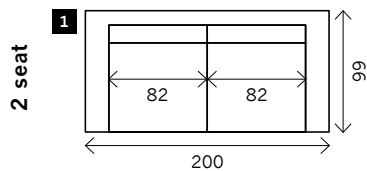

SIENNA

Width arms: 18 cm
Height legs: 5 cm
Sitting height: ca. 44 cm
Total height: ca. 86 cm
Total depth: ca. 99 cm

2 arms

Arm L/R

Corner

Meridienne L/R

Longchair L/R

Examples corner sofa's

Combination 1
3,5 seat arm L/R (8)
+ Meridienne L/R (14)

Combination 2
2 seat arm L/R (2)
+ Longchair L/R (15)