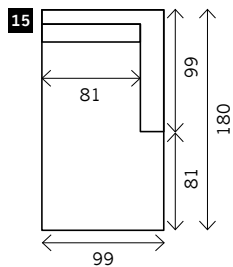

SIENNA

Width arms: 18 cm
Height legs: 5 cm
Sitting height: ca. 44 cm
Total height: ca. 86 cm
Total depth: ca. 99 cm

2 arms

Arm L/R

Corner

Meridienne L/R

Longchair L/R

Examples corner sofa's

Combination 1
3,5 seat arm L/R (8)
+ Meridienne L/R (14)

Combination 2
2 seat arm L/R (2)
+ Longchair L/R (15)