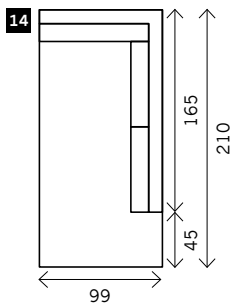

SIENNA

Width arms: 18 cm
Height legs: 5 cm
Sitting height: ca. 44 cm
Total height: ca. 86 cm
Total depth: ca. 99 cm

2 arms

Arm L/R

Corner

Meridienne L/R

Longchair L/R

Examples corner sofa's

Combination 1
3,5 seat arm L/R (8)
+ Meridienne L/R (14)

Combination 2
2 seat arm L/R (2)
+ Longchair L/R (15)