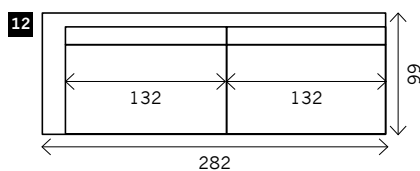

SIENNA

Width arms: 18 cm
Height legs: 5 cm
Sitting height: ca. 44 cm
Total height: ca. 86 cm
Total depth: ca. 99 cm

2 arms

Arm L/R

Corner

Meridienne L/R

Longchair L/R

Examples corner sofa's

Combination 1
3,5 seat arm L/R (8)
+ Meridienne L/R (14)

Combination 2
2 seat arm L/R (2)
+ Longchair L/R (15)