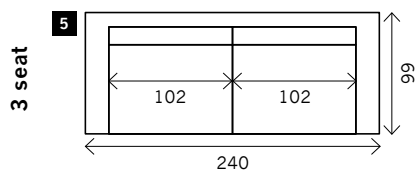

SIENNA

Width arms: 18 cm
Height legs: 5 cm
Sitting height: ca. 44 cm
Total height: ca. 86 cm
Total depth: ca. 99 cm

2 arms

Arm L/R

Corner

Meridienne L/R

Longchair L/R

Examples corner sofa's

Combination 1
3,5 seat arm L/R (8)
+ Meridienne L/R (14)

Combination 2
2 seat arm L/R (2)
+ Longchair L/R (15)