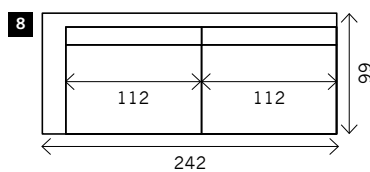

SIENNA

Width arms: 18 cm
Height legs: 5 cm
Sitting height: ca. 44 cm
Total height: ca. 86 cm
Total depth: ca. 99 cm

2 arms

Arm L/R

Corner

Meridienne L/R

Longchair L/R

Examples corner sofa's

Combination 1
3,5 seat arm L/R (8)
+ Meridienne L/R (14)

Combination 2
2 seat arm L/R (2)
+ Longchair L/R (15)