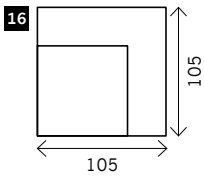

Corner

Poof

Longchair L/R

Ottoman

Examples corner sofa's