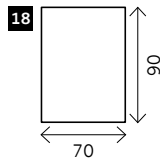

Corner

Poof

Longchair L/R

Ottoman

Examples corner sofa's