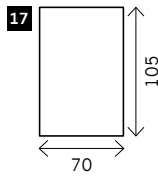

Corner

Poof

Longchair L/R

Ottoman

Examples corner sofa's