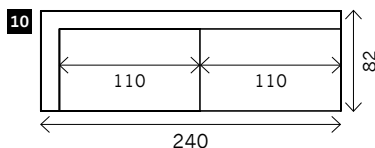

TORINO

Width arms: 20 cm
Height legs: 15 cm
Sitting height: ca. 46 cm
Total height: ca. 77 cm
Total depth: ca. 82 cm

Toss cushions 45 x 45 cm:
Seats with 2 arms: 2x
Seats with 1 arm, longchair, meridienne: 1x

2 arms

Arm L/R

Corner

Poof

Meridienne L/R

Longchair L/R

Examples corner sofa's

Combination 1
3 seat arm L/R (6)
+ Meridienne L/R (16)

Combination 2
2 seat arm L/R (4)
+ Longchair L/R (17)

Combination 3
2 seat arm L/R (2)
+ Corner (13)
+ 2 seat arm L/R (2)