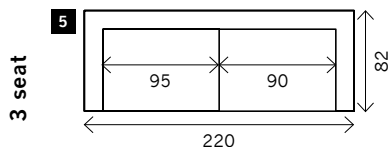

TORINO

Width arms: 20 cm
Height legs: 15 cm
Sitting height: ca. 46 cm
Total height: ca. 77 cm
Total depth: ca. 82 cm

Toss cushions 45 x 45 cm:
Seats with 2 arms: 2x
Seats with 1 arm, longchair, meridienne: 1x

2 arms

Arm L/R

Corner

Poof

Meridienne L/R

Longchair L/R

Examples corner sofa's

Combination 1
3 seat arm L/R (6)
+ Meridienne L/R (16)

Combination 2
2 seat arm L/R (4)
+ Longchair L/R (17)

Combination 3
2 seat arm L/R (2)
+ Corner (13)
+ 2 seat arm L/R (2)