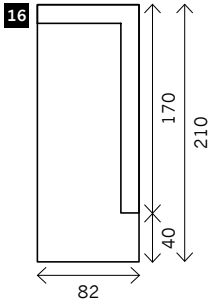

TORINO

Width arms: 20 cm
Height legs: 15 cm
Sitting height: ca. 46 cm
Total height: ca. 77 cm
Total depth: ca. 82 cm

Toss cushions 45 x 45 cm:
Seats with 2 arms: 2x
Seats with 1 arm, longchair, meridienne: 1x

2 arms

Arm L/R

Corner

Poof

Meridienne L/R

Longchair L/R

Examples corner sofa's

Combination 1
3 seat arm L/R (6)
+ Meridienne L/R (16)

Combination 2
2 seat arm L/R (4)
+ Longchair L/R (17)

Combination 3
2 seat arm L/R (2)
+ Corner (13)
+ 2 seat arm L/R (2)