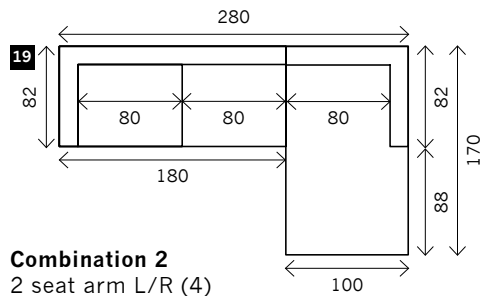

TORINO

Width arms: 20 cm
Height legs: 15 cm
Sitting height: ca. 46 cm
Total height: ca. 77 cm
Total depth: ca. 82 cm

Toss cushions 45 x 45 cm:
Seats with 2 arms: 2x
Seats with 1 arm, longchair, meridienne: 1x

2 arms

Arm L/R

Corner

Poof

Meridienne L/R

Longchair L/R

Examples corner sofa's

Combination 1
3 seat arm L/R (6)
+ Meridienne L/R (16)

Combination 2
2 seat arm L/R (4)
+ Longchair L/R (17)

Combination 3
2 seat arm L/R (2)
+ Corner (13)
+ 2 seat arm L/R (2)