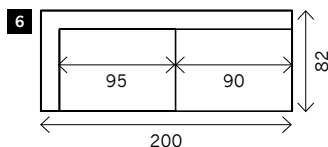

TORINO

Width arms: 20 cm
Height legs: 15 cm
Sitting height: ca. 46 cm
Total height: ca. 77 cm
Total depth: ca. 82 cm

Toss cushions 45 x 45 cm:
Seats with 2 arms: 2x
Seats with 1 arm, longchair, meridienne: 1x

2 arms

Arm L/R

Corner

Poof

Meridienne L/R

Longchair L/R

Examples corner sofa's

Combination 1
3 seat arm L/R (6)
+ Meridienne L/R (16)

Combination 2
2 seat arm L/R (4)
+ Longchair L/R (17)

Combination 3
2 seat arm L/R (2)
+ Corner (13)
+ 2 seat arm L/R (2)