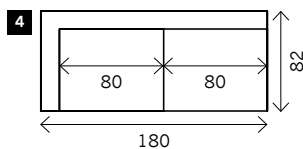

TORINO

Width arms: 20 cm
Height legs: 15 cm
Sitting height: ca. 46 cm
Total height: ca. 77 cm
Total depth: ca. 82 cm

Toss cushions 45 x 45 cm:
Seats with 2 arms: 2x
Seats with 1 arm, longchair, meridienne: 1x

2 arms

Arm L/R

Corner

Poof

Meridienne L/R

Longchair L/R

Examples corner sofa's

Combination 1
3 seat arm L/R (6)
+ Meridienne L/R (16)

Combination 2
2 seat arm L/R (4)
+ Longchair L/R (17)

Combination 3
2 seat arm L/R (2)
+ Corner (13)
+ 2 seat arm L/R (2)