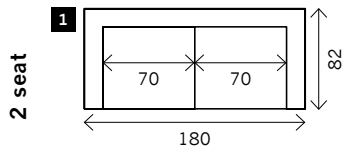

TORINO

Width arms: 20 cm
Height legs: 15 cm
Sitting height: ca. 46 cm
Total height: ca. 77 cm
Total depth: ca. 82 cm

Toss cushions 45 x 45 cm:
Seats with 2 arms: 2x
Seats with 1 arm, longchair, meridienne: 1x

2 arms

Arm L/R

Corner

Poof

Meridienne L/R

Longchair L/R

Examples corner sofa's

Combination 1
3 seat arm L/R (6)
+ Meridienne L/R (16)

Combination 2
2 seat arm L/R (4)
+ Longchair L/R (17)

Combination 3
2 seat arm L/R (2)
+ Corner (13)
+ 2 seat arm L/R (2)