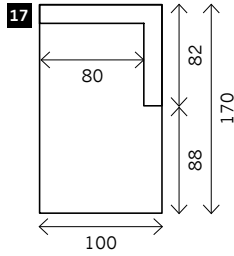

TORINO

Width arms: 20 cm
Height legs: 15 cm
Sitting height: ca. 46 cm
Total height: ca. 77 cm
Total depth: ca. 82 cm

Toss cushions 45 x 45 cm:
Seats with 2 arms: 2x
Seats with 1 arm, longchair, meridienne: 1x

2 arms

Arm L/R

Corner

Poof

Meridienne L/R

Longchair L/R

Examples corner sofa's

Combination 1
3 seat arm L/R (6)
+ Meridienne L/R (16)

Combination 2
2 seat arm L/R (4)
+ Longchair L/R (17)

Combination 3
2 seat arm L/R (2)
+ Corner (13)
+ 2 seat arm L/R (2)