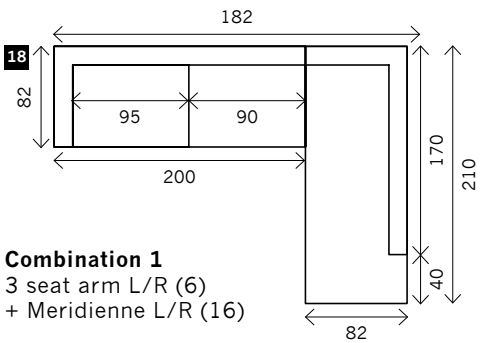

TORINO

Width arms: 20 cm
Height legs: 15 cm
Sitting height: ca. 46 cm
Total height: ca. 77 cm
Total depth: ca. 82 cm

Toss cushions 45 x 45 cm:
Seats with 2 arms: 2x
Seats with 1 arm, longchair, meridienne: 1x

2 arms

Arm L/R

Corner

Poof

Meridienne L/R

Longchair L/R

Examples corner sofa's

Combination 1
3 seat arm L/R (6)
+ Meridienne L/R (16)

Combination 2
2 seat arm L/R (4)
+ Longchair L/R (17)

Combination 3
2 seat arm L/R (2)
+ Corner (13)
+ 2 seat arm L/R (2)