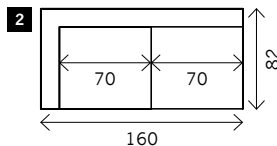

TORINO

Width arms: 20 cm
Height legs: 15 cm
Sitting height: ca. 46 cm
Total height: ca. 77 cm
Total depth: ca. 82 cm

Toss cushions 45 x 45 cm:
Seats with 2 arms: 2x
Seats with 1 arm, longchair, meridienne: 1x

2 arms

Arm L/R

Corner

Poof

Meridienne L/R

Longchair L/R

Examples corner sofa's

Combination 1
3 seat arm L/R (6)
+ Meridienne L/R (16)

Combination 2
2 seat arm L/R (4)
+ Longchair L/R (17)

Combination 3
2 seat arm L/R (2)
+ Corner (13)
+ 2 seat arm L/R (2)