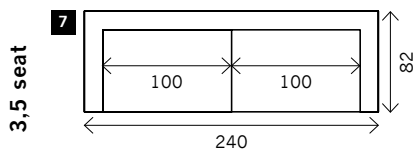

TORINO

Width arms: 20 cm
Height legs: 15 cm
Sitting height: ca. 46 cm
Total height: ca. 77 cm
Total depth: ca. 82 cm

Toss cushions 45 x 45 cm:
Seats with 2 arms: 2x
Seats with 1 arm, longchair, meridienne: 1x

2 arms

Arm L/R

Corner

Poof

Meridienne L/R

Longchair L/R

Examples corner sofa's

Combination 1
3 seat arm L/R (6)
+ Meridienne L/R (16)

Combination 2
2 seat arm L/R (4)
+ Longchair L/R (17)

Combination 3
2 seat arm L/R (2)
+ Corner (13)
+ 2 seat arm L/R (2)