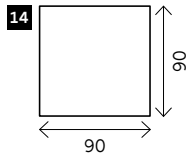

TORINO

Width arms: 20 cm
Height legs: 15 cm
Sitting height: ca. 46 cm
Total height: ca. 77 cm
Total depth: ca. 82 cm

Toss cushions 45 x 45 cm:
Seats with 2 arms: 2x
Seats with 1 arm, longchair, meridienne: 1x

2 arms

Arm L/R

Corner

Poof

Meridienne L/R

Longchair L/R

Examples corner sofa's

Combination 1
3 seat arm L/R (6)
+ Meridienne L/R (16)

Combination 2
2 seat arm L/R (4)
+ Longchair L/R (17)

Combination 3
2 seat arm L/R (2)
+ Corner (13)
+ 2 seat arm L/R (2)