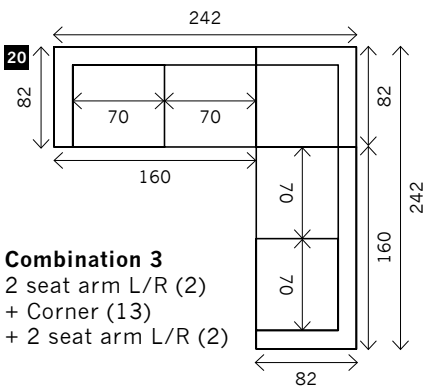

TORINO

Width arms: 20 cm
Height legs: 15 cm
Sitting height: ca. 46 cm
Total height: ca. 77 cm
Total depth: ca. 82 cm

Toss cushions 45 x 45 cm:
Seats with 2 arms: 2x
Seats with 1 arm, longchair, meridienne: 1x

2 arms

Arm L/R

Corner

Poof

Meridienne L/R

Longchair L/R

Examples corner sofa's

Combination 1
3 seat arm L/R (6)
+ Meridienne L/R (16)

Combination 2
2 seat arm L/R (4)
+ Longchair L/R (17)

Combination 3
2 seat arm L/R (2)
+ Corner (13)
+ 2 seat arm L/R (2)