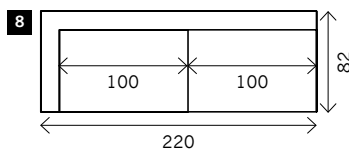

TORINO

Width arms: 20 cm
Height legs: 15 cm
Sitting height: ca. 46 cm
Total height: ca. 77 cm
Total depth: ca. 82 cm

Toss cushions 45 x 45 cm:
Seats with 2 arms: 2x
Seats with 1 arm, longchair, meridienne: 1x

2 arms

Arm L/R