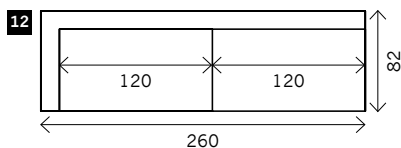

TORINO

Width arms: 20 cm
Height legs: 15 cm
Sitting height: ca. 46 cm
Total height: ca. 77 cm
Total depth: ca. 82 cm

Toss cushions 45 x 45 cm:
Seats with 2 arms: 2x
Seats with 1 arm, longchair, meridienne: 1x

2 arms

Arm L/R

Corner

Poof

Meridienne L/R

Longchair L/R

Examples corner sofa's

Combination 1
3 seat arm L/R (6)
+ Meridienne L/R (16)

Combination 2
2 seat arm L/R (4)
+ Longchair L/R (17)

Combination 3
2 seat arm L/R (2)
+ Corner (13)
+ 2 seat arm L/R (2)