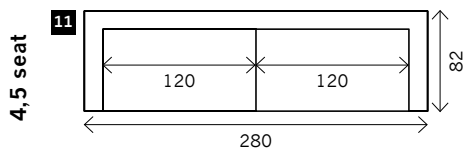

TORINO

Width arms: 20 cm
Height legs: 15 cm
Sitting height: ca. 46 cm
Total height: ca. 77 cm
Total depth: ca. 82 cm

Toss cushions 45 x 45 cm:
Seats with 2 arms: 2x
Seats with 1 arm, longchair, meridienne: 1x

2 arms

Arm L/R

Corner

Poof

Meridienne L/R

Longchair L/R

Examples corner sofa's

Combination 1
3 seat arm L/R (6)
+ Meridienne L/R (16)

Combination 2
2 seat arm L/R (4)
+ Longchair L/R (17)

Combination 3
2 seat arm L/R (2)
+ Corner (13)
+ 2 seat arm L/R (2)