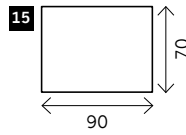

TORINO

Width arms: 20 cm
Height legs: 15 cm
Sitting height: ca. 46 cm
Total height: ca. 77 cm
Total depth: ca. 82 cm

Toss cushions 45 x 45 cm:
Seats with 2 arms: 2x
Seats with 1 arm, longchair, meridienne: 1x

2 arms

Arm L/R

Corner

Poof

Meridienne L/R

Longchair L/R

Examples corner sofa's

Combination 1
3 seat arm L/R (6)
+ Meridienne L/R (16)

Combination 2
2 seat arm L/R (4)
+ Longchair L/R (17)

Combination 3
2 seat arm L/R (2)
+ Corner (13)
+ 2 seat arm L/R (2)