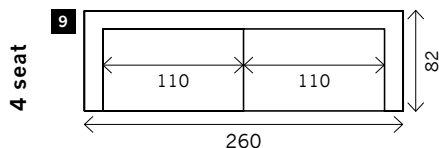

TORINO

Width arms: 20 cm
Height legs: 15 cm
Sitting height: ca. 46 cm
Total height: ca. 77 cm
Total depth: ca. 82 cm

Toss cushions 45 x 45 cm:
Seats with 2 arms: 2x
Seats with 1 arm, longchair, meridienne: 1x

2 arms

Arm L/R

Corner

Poof

Meridienne L/R

Longchair L/R

Examples corner sofa's

Combination 1
3 seat arm L/R (6)
+ Meridienne L/R (16)

Combination 2
2 seat arm L/R (4)
+ Longchair L/R (17)

Combination 3
2 seat arm L/R (2)
+ Corner (13)
+ 2 seat arm L/R (2)