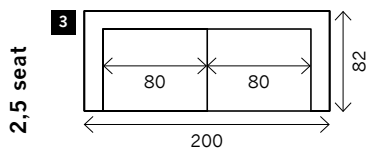

TORINO

Width arms: 20 cm
Height legs: 15 cm
Sitting height: ca. 46 cm
Total height: ca. 77 cm
Total depth: ca. 82 cm

Toss cushions 45 x 45 cm:
Seats with 2 arms: 2x
Seats with 1 arm, longchair, meridienne: 1x

2 arms

Arm L/R

Corner

Poof

Meridienne L/R

Longchair L/R

Examples corner sofa's

Combination 1
3 seat arm L/R (6)
+ Meridienne L/R (16)

Combination 2
2 seat arm L/R (4)
+ Longchair L/R (17)

Combination 3
2 seat arm L/R (2)
+ Corner (13)
+ 2 seat arm L/R (2)