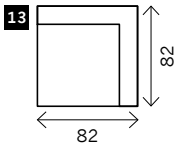

TORINO

Width arms: 20 cm
Height legs: 15 cm
Sitting height: ca. 46 cm
Total height: ca. 77 cm
Total depth: ca. 82 cm

Toss cushions 45 x 45 cm:
Seats with 2 arms: 2x
Seats with 1 arm, longchair, meridienne: 1x

2 arms

Arm L/R

Corner

Poof

Meridienne L/R

Longchair L/R

Examples corner sofa's

Combination 1
3 seat arm L/R (6)
+ Meridienne L/R (16)

Combination 2
2 seat arm L/R (4)
+ Longchair L/R (17)

Combination 3
2 seat arm L/R (2)
+ Corner (13)
+ 2 seat arm L/R (2)