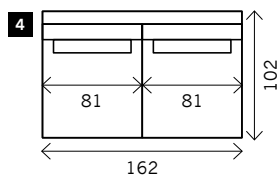

WINDAR

Width arms: 20 cm
Height legs: 6 cm
Sitting height: ca. 41 cm
Total height: ca. 88 cm
Total depth: ca. 102 cm

Arm L/R

Without arms

Poof

Meridienne L/R

Longchair L/R

Examples corner sofa's