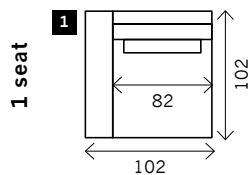

WINDAR

Width arms: 20 cm
Height legs: 6 cm
Sitting height: ca. 41 cm
Total height: ca. 88 cm
Total depth: ca. 102 cm

Arm L/R

Without arms

Poof

Meridienne L/R

Longchair L/R

Examples corner sofa's