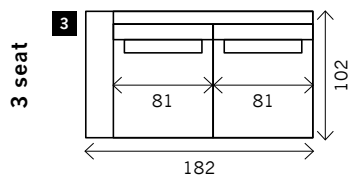

WINDAR

Width arms: 20 cm
Height legs: 6 cm
Sitting height: ca. 41 cm
Total height: ca. 88 cm
Total depth: ca. 102 cm

Arm L/R

Without arms

Poof

Meridienne L/R

Longchair L/R

Examples corner sofa's