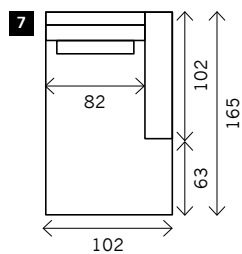

WINDAR

Width arms: 20 cm
Height legs: 6 cm
Sitting height: ca. 41 cm
Total height: ca. 88 cm
Total depth: ca. 102 cm

Arm L/R

Without arms

Poof

Meridienne L/R

Longchair L/R

Examples corner sofa's