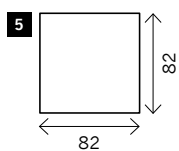

WINDAR

Width arms: 20 cm
Height legs: 6 cm
Sitting height: ca. 41 cm
Total height: ca. 88 cm
Total depth: ca. 102 cm

Arm L/R

Without arms

Poof

Meridienne L/R

Longchair L/R

Examples corner sofa's