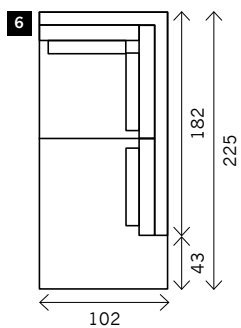

WINDAR

Width arms: 20 cm
Height legs: 6 cm
Sitting height: ca. 41 cm
Total height: ca. 88 cm
Total depth: ca. 102 cm

Arm L/R

Without arms

Poof

Meridienne L/R

Longchair L/R

Examples corner sofa's