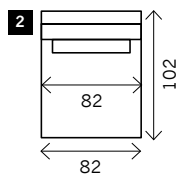

WINDAR

Width arms: 20 cm
Height legs: 6 cm
Sitting height: ca. 41 cm
Total height: ca. 88 cm
Total depth: ca. 102 cm

Arm L/R

Without arms

Poof

Meridienne L/R

Longchair L/R

Examples corner sofa's